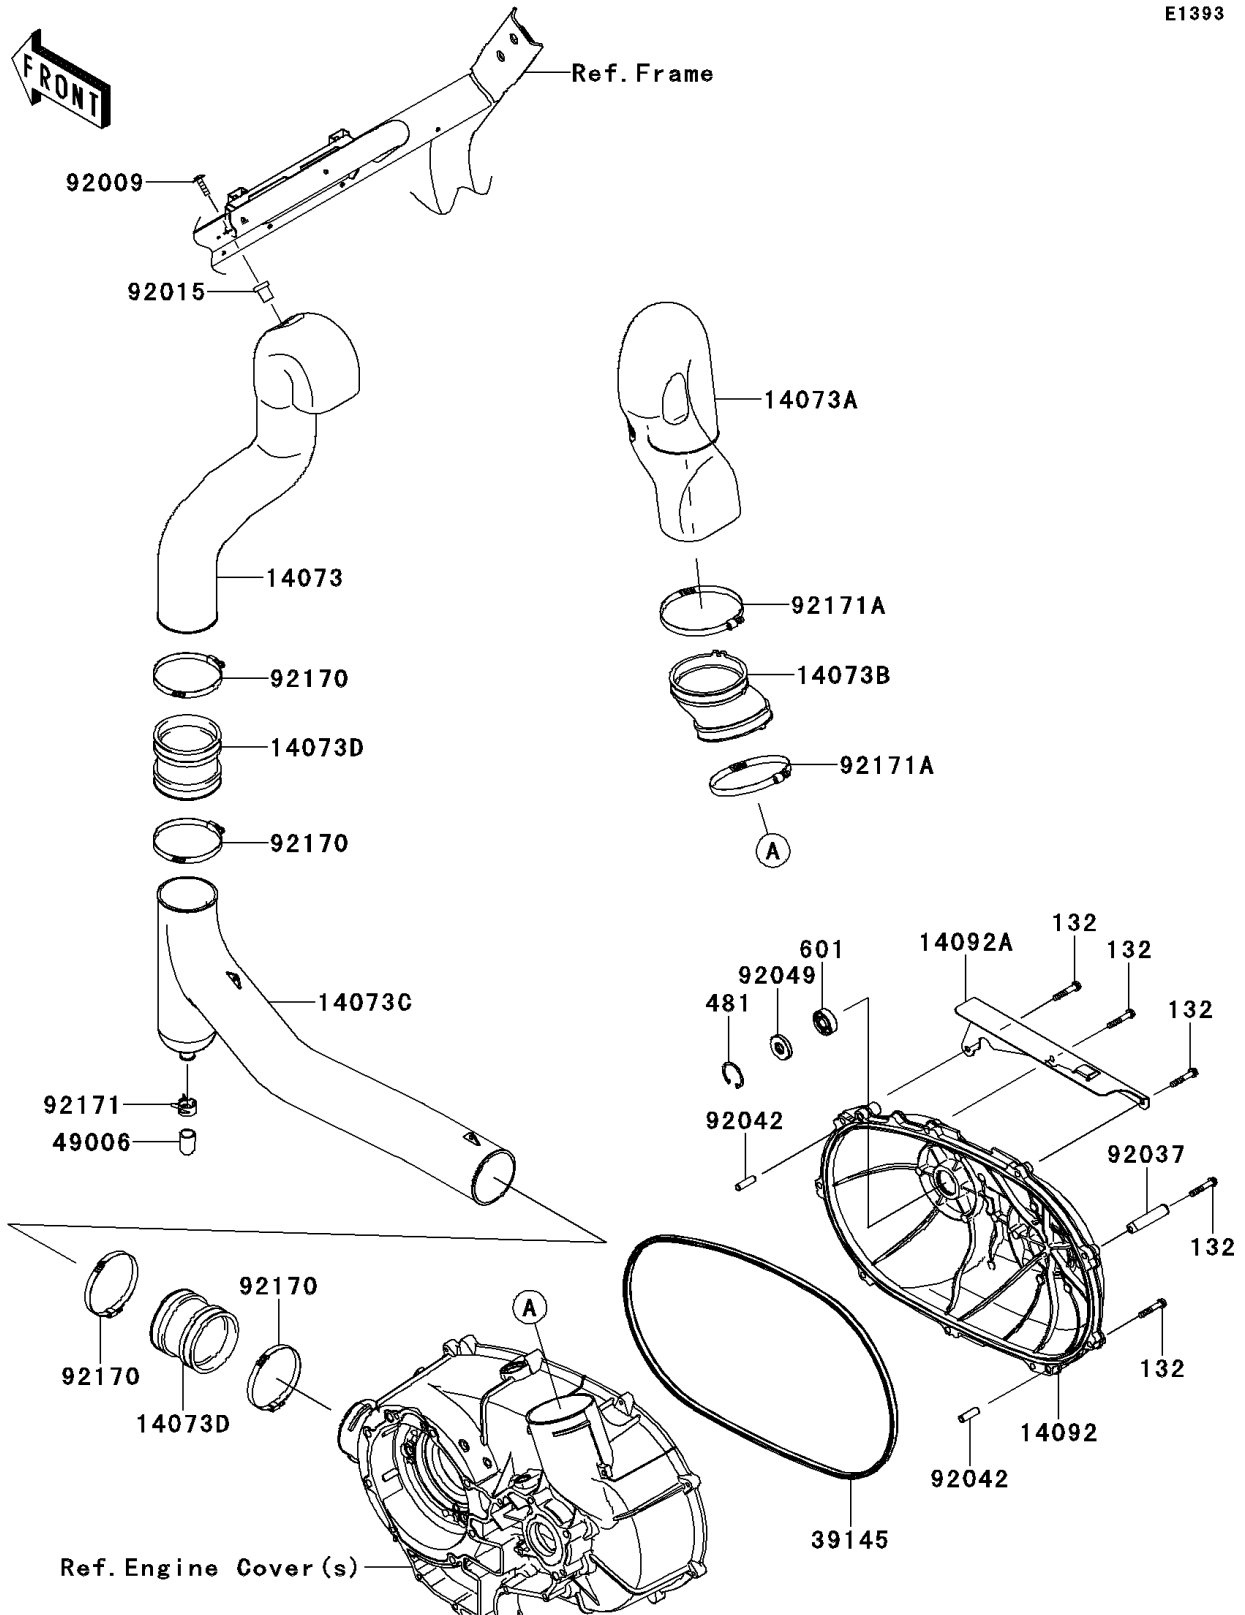

2012 TERYX4™ 750 4x4

PARTS DIAGRAM

Converter Cover

E1393

2012 TERYX4™ 750 4x4

PARTS LIST

Converter Cover

ITEM NAME	PART NUMBER	QUANTITY
BOLT-FLANGED-SMALL,6X35 (Ref # 132)	132BA0635	9
DUCT,INTAKE (Ref # 14073)	14073-0305	1
DUCT,EXHAUST (Ref # 14073A)	14073-0306	1
DUCT,JOINT (Ref # 14073B)	14073-0307	1
DUCT,INTAKE,LWR (Ref # 14073C)	14073-0716	1
DUCT,JOINT (Ref # 14073D)	14073-1805	2
COVER,CVT (Ref # 14092)	14092-0266	1
COVER,HEAT GUARD (Ref # 14092A)	14092-0924	1
TRIM-SEAL,CVT COVER (Ref # 39145)	39145-0043	1
CIRCLIP-TYPE-C,32MM (Ref # 481)	481J3200	1
BOOT (Ref # 49006)	49006-0555	1
BEARING-BALL (Ref # 601)	601A6201	1
SCREW,6X22,BLACK (Ref # 92009)	92009-1256	1
NUT,RUBBER,6MM (Ref # 92015)	92015-1692	1
CLAMP (Ref # 92037)	92037-1993	1
PIN,DOWEL,8X28 (Ref # 92042)	92042-050	2
SEAL-OIL,12X32X5.8 (Ref # 92049)	92049-0167	1
CLAMP (Ref # 92170)	92170-1763	4
CLAMP (Ref # 92171)	92171-1277	1
CLAMP (Ref # 92171A)	92171-1383	2