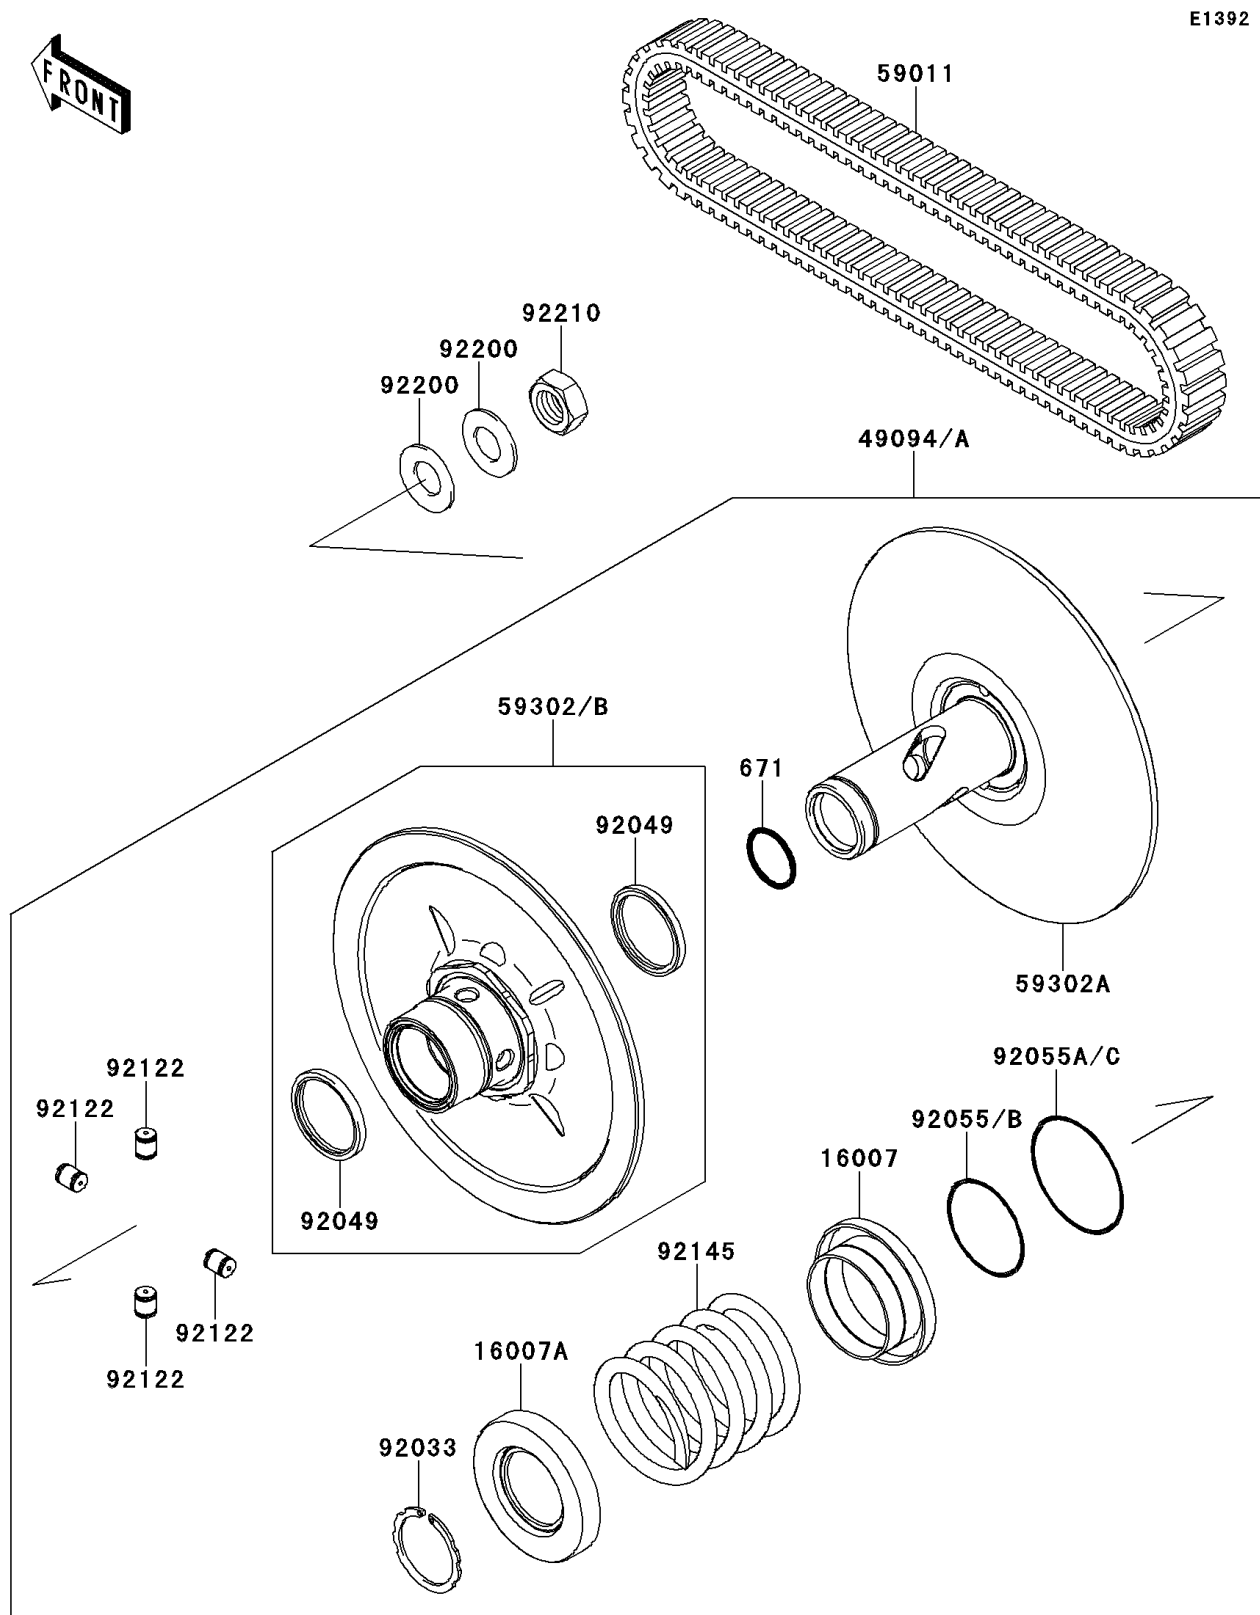

2012 TERYX4™ 750 4x4

PARTS DIAGRAM

Driven Converter/Drive Belt

2012 TERYX4™ 750 4x4

PARTS LIST

Driven Converter/Drive Belt

ITEM NAME	PART NUMBER	QUANTITY
SEAT-SPRING,MOVABLE (Ref # 16007)	16007-0049	1
SEAT-SPRING,FIXED (Ref # 16007A)	16007-0050	1
CONVERTER-ASSY-DRIVEN (Ref # 49094)	49094-0063	1
BELT,CVT (Ref # 59011)	59011-0031	1
SHEAVE-COMP,FIXED (Ref # 59302A)	59302-0075	1
SHEAVE-COMP,MOVABLE (Ref # 59302B)	59302-0076	1
O RING (Ref # 671)	671D2530	1
RING-SNAP (Ref # 92033)	92033-1317	1
SEAL-OIL (Ref # 92049)	92049-1528	2
RING-O,48.5X2 (Ref # 92055)	92055-0219	1
RING-O,59.3X1.9 (Ref # 92055A)	92055-0220	1
ROLLER (Ref # 92122)	92122-0043	4
SPRING (Ref # 92145)	92145-0822	1
WASHER (Ref # 92200)	92200-1505	2
NUT,18MM (Ref # 92210)	92210-1367	1