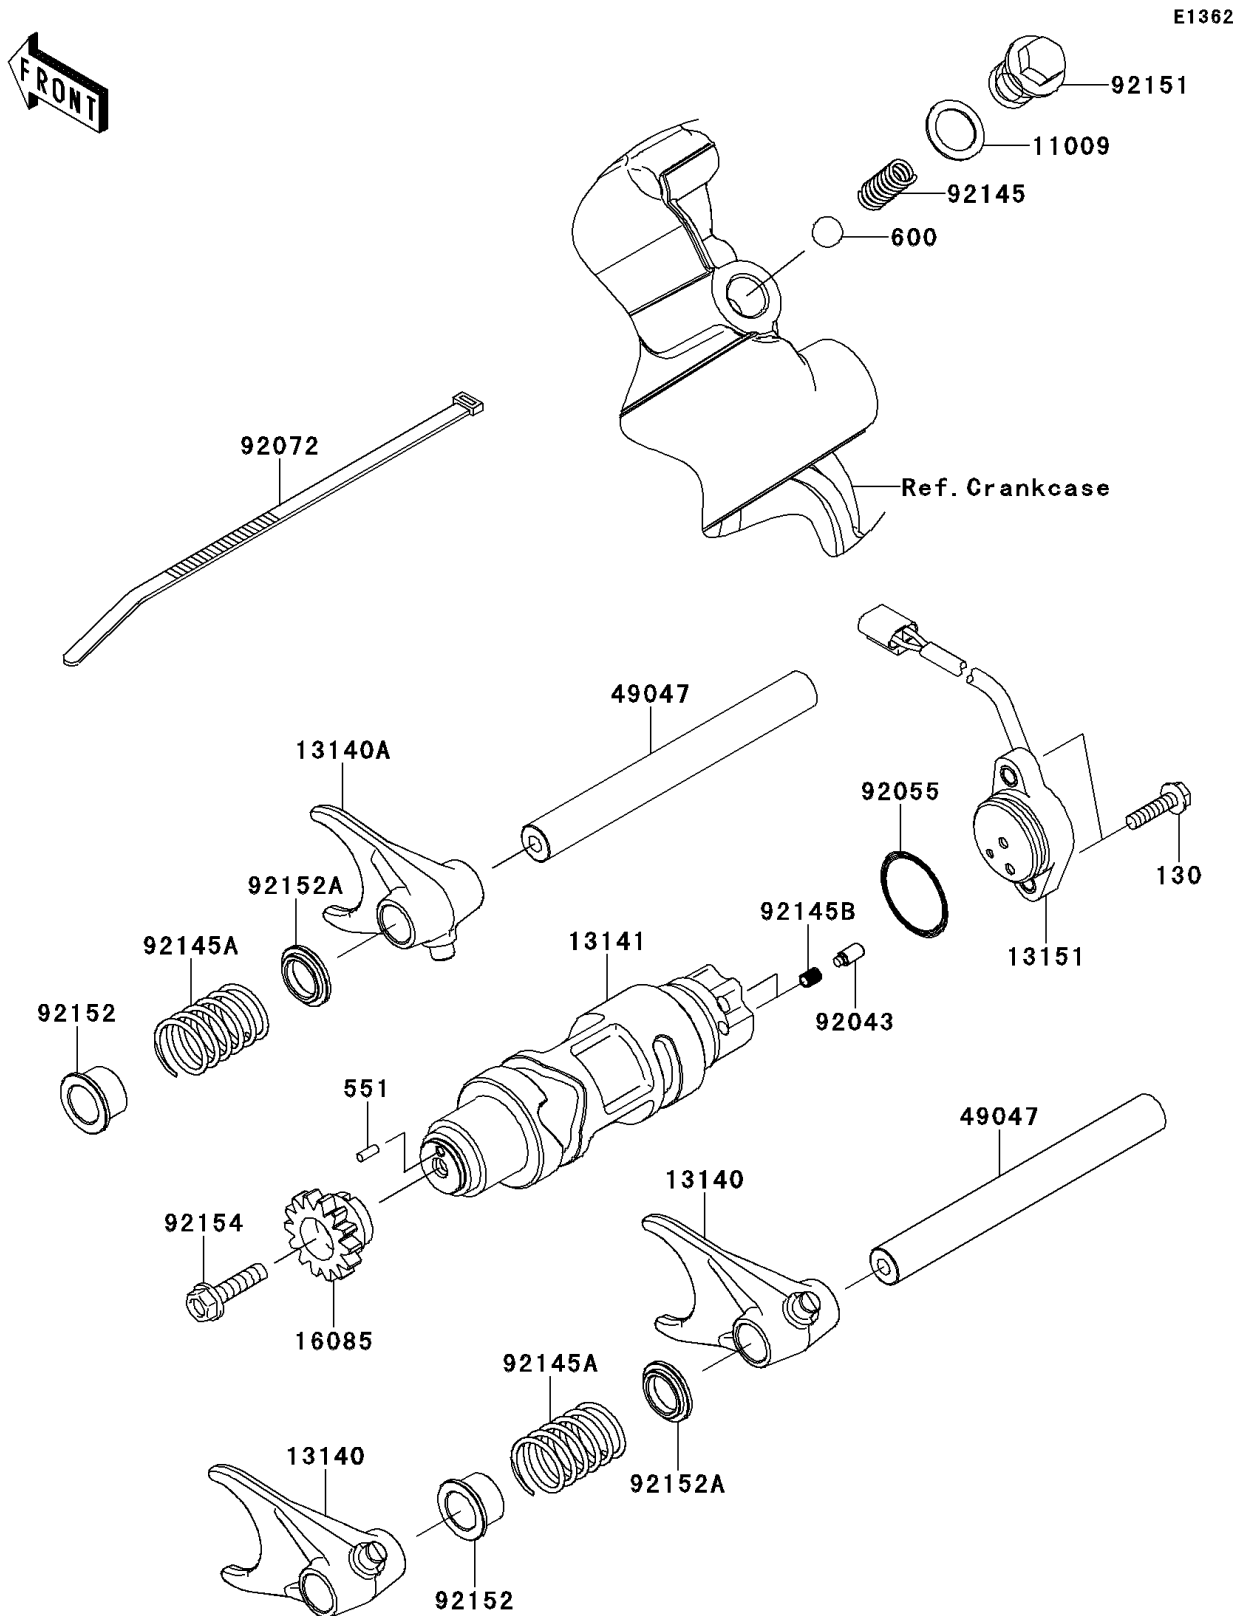

## PARTS DIAGRAM

### Gear Change Drum/Shift Fork(s)

# 2013 TERYX4™ 750 4x4 (Canadian)

## PARTS LIST

Gear Change Drum/Shift Fork(s)

ITEM NAME	PART NUMBER	QUANTITY
-----------	-------------	----------

---