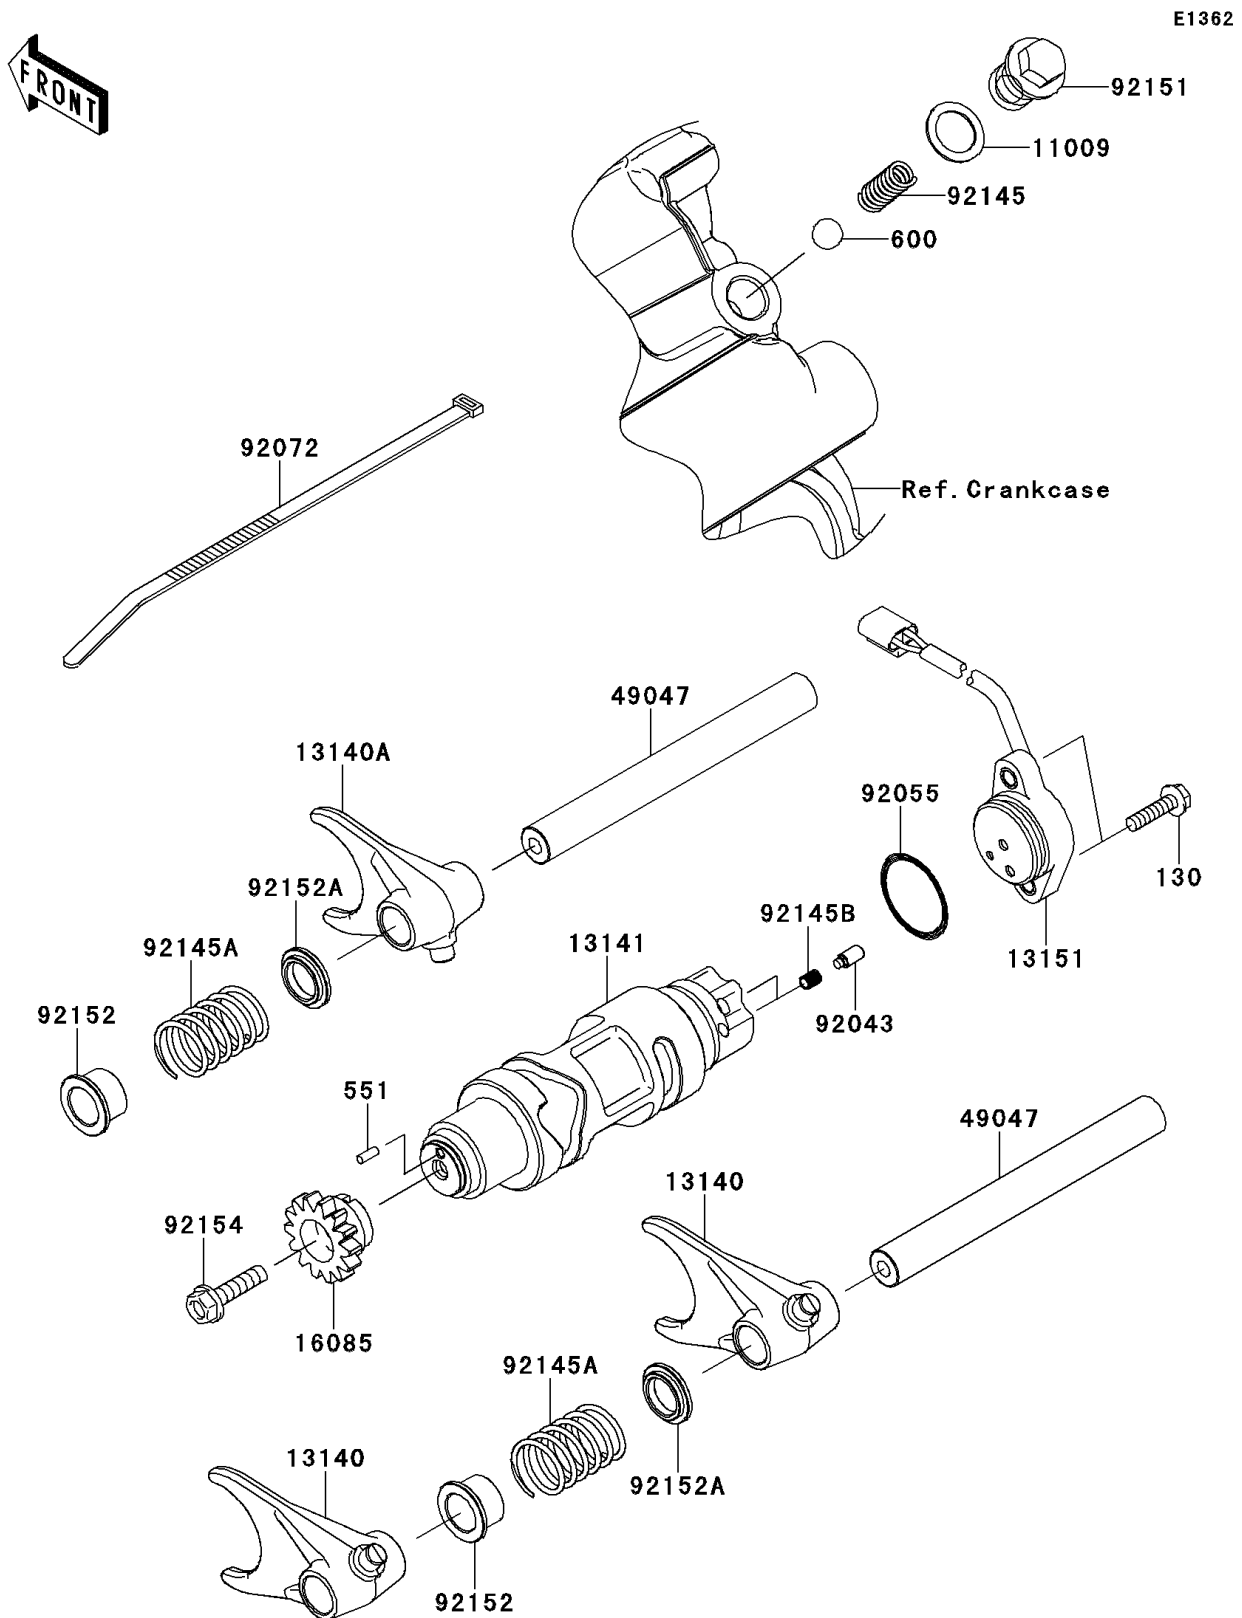

2012 TERYX4™ 750 4x4

PARTS DIAGRAM

Gear Change Drum/Shift Fork(s)

2012 TERYX4™ 750 4x4

PARTS LIST

Gear Change Drum/Shift Fork(s)

ITEM NAME

PART NUMBER

QUANTITY
