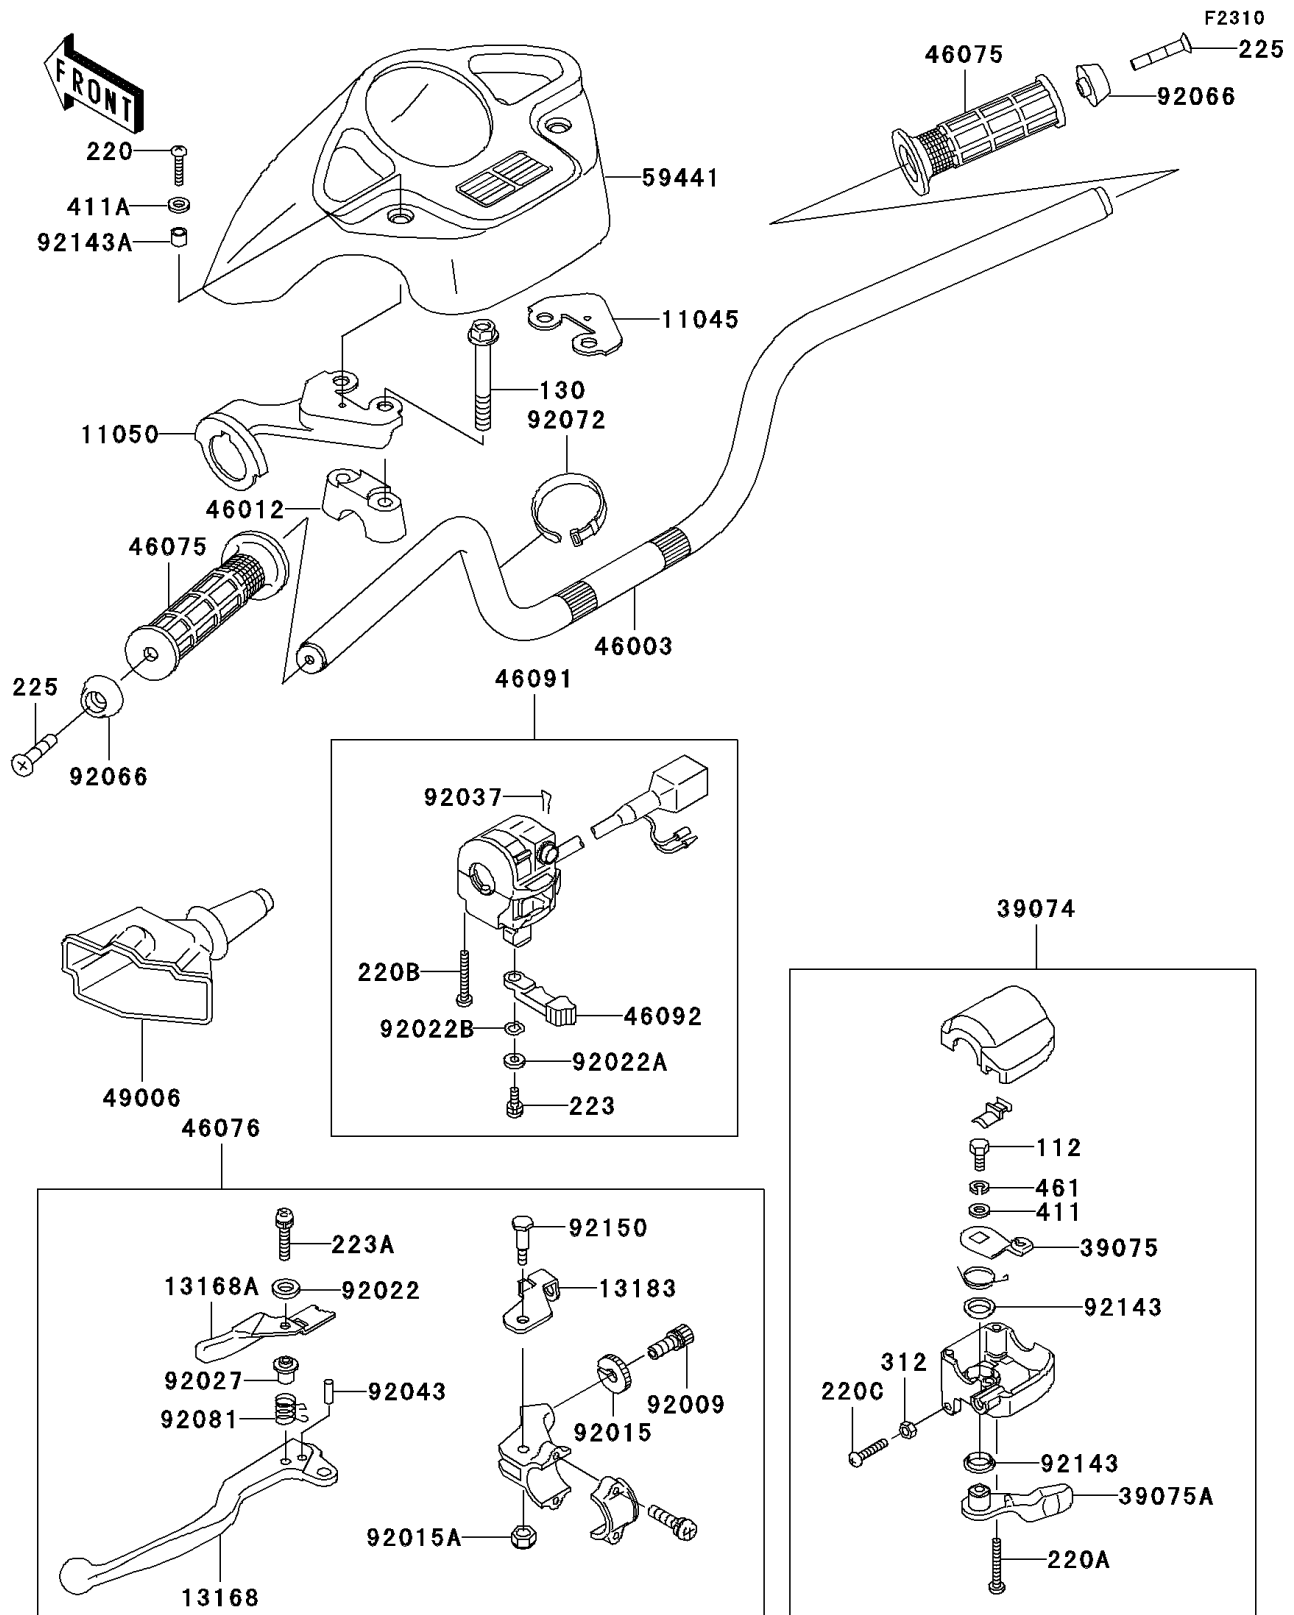

1999 Prairie 300 4X4

PARTS DIAGRAM

Handlebar(A1)

1999 Prairie 300 4X4

PARTS LIST

Handlebar(A1)

Kawasaki

Let the Good Times Roll®

ITEM NAME

PART NUMBER

QUANTITY
