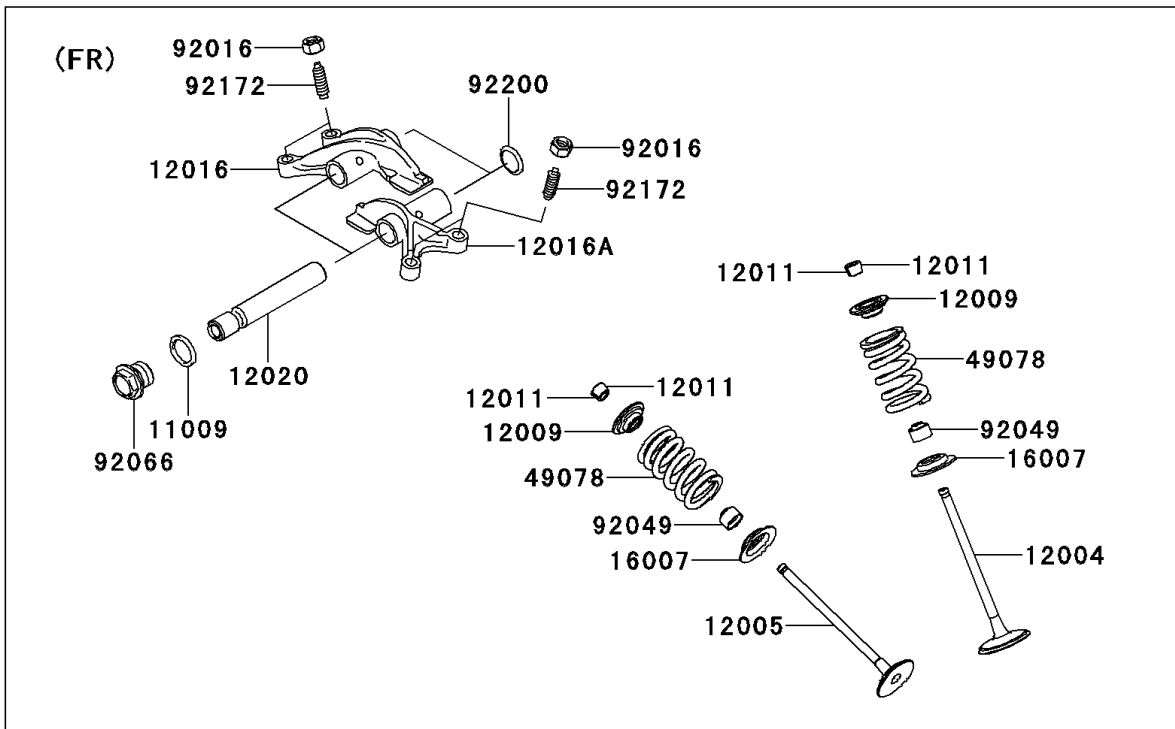

2013 TERYX4™ 750 4x4 (Canadian)

PARTS DIAGRAM

Valve(s)

E1210

2013 TERYX4™ 750 4x4 (Canadian)

PARTS LIST

Valve(s)

ITEM NAME	PART NUMBER	QUANTITY
GASKET,14X18X1.5 (Ref # 11009)	11009-1430	4
VALVE-INTAKE (Ref # 12004)	12004-0717	4
VALVE-EXHAUST (Ref # 12005)	12005-0047	4
RETAINER-VALVE SPRING (Ref # 12009)	12009-1056	8
COLLET (Ref # 12011)	12011-1051	16
ARM-ROCKER,EXHAUST (Ref # 12016)	12016-1128	2
ARM-ROCKER,INTAKE (Ref # 12016A)	12016-1129	2
SHAFT-ROCKER (Ref # 12020)	12020-0004	4
SEAT-SPRING (Ref # 16007)	16007-0703	8
SPRING-ENGINE VALVE (Ref # 49078)	49078-0014	8
NUT,6MM (Ref # 92016)	92016-061	8
SEAL-OIL,VSB58.558 (Ref # 92049)	92049-1218	8
PLUG,DRAIN (Ref # 92066)	92066-2196	4
SCREW,6MM (Ref # 92172)	92172-0737	8
WASHER,13X17X0.3 (Ref # 92200)	92200-0808	4