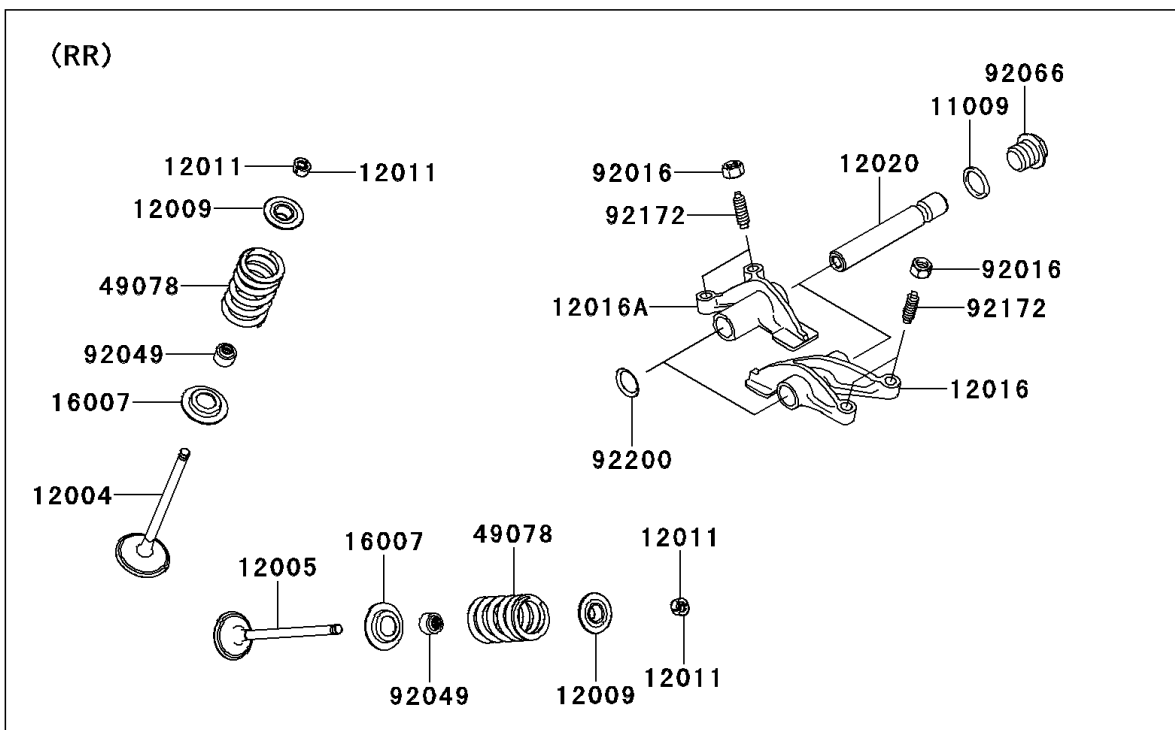

2013 TERYX4™ 750 4x4 (Canadian)

PARTS DIAGRAM

Valve(s)

E1210

2013 TERYX4™ 750 4x4 (Canadian)

PARTS LIST

Valve(s)

ITEM NAME	PART NUMBER	QUANTITY
GASKET,14X18X1.5 (Ref # 11009)	11009-1430	4
VALVE-INTAKE (Ref # 12004)	12004-0717	4
VALVE-EXHAUST (Ref # 12005)	12005-0047	4
RETAINER-VALVE SPRING (Ref # 12009)	12009-1056	8
COLLET (Ref # 12011)	12011-1051	16
ARM-ROCKER,EXHAUST (Ref # 12016)	12016-1128	2
ARM-ROCKER,INTAKE (Ref # 12016A)	12016-1129	2
SHAFT-ROCKER (Ref # 12020)	12020-0004	4
SEAT-SPRING (Ref # 16007)	16007-0703	8
SPRING-ENGINE VALVE (Ref # 49078)	49078-0014	8
NUT,6MM (Ref # 92016)	92016-061	8
SEAL-OIL,VSB58.558 (Ref # 92049)	92049-1218	8
PLUG,DRAIN (Ref # 92066)	92066-2196	4
SCREW,6MM (Ref # 92172)	92172-0737	8
WASHER,13X17X0.3 (Ref # 92200)	92200-0808	4