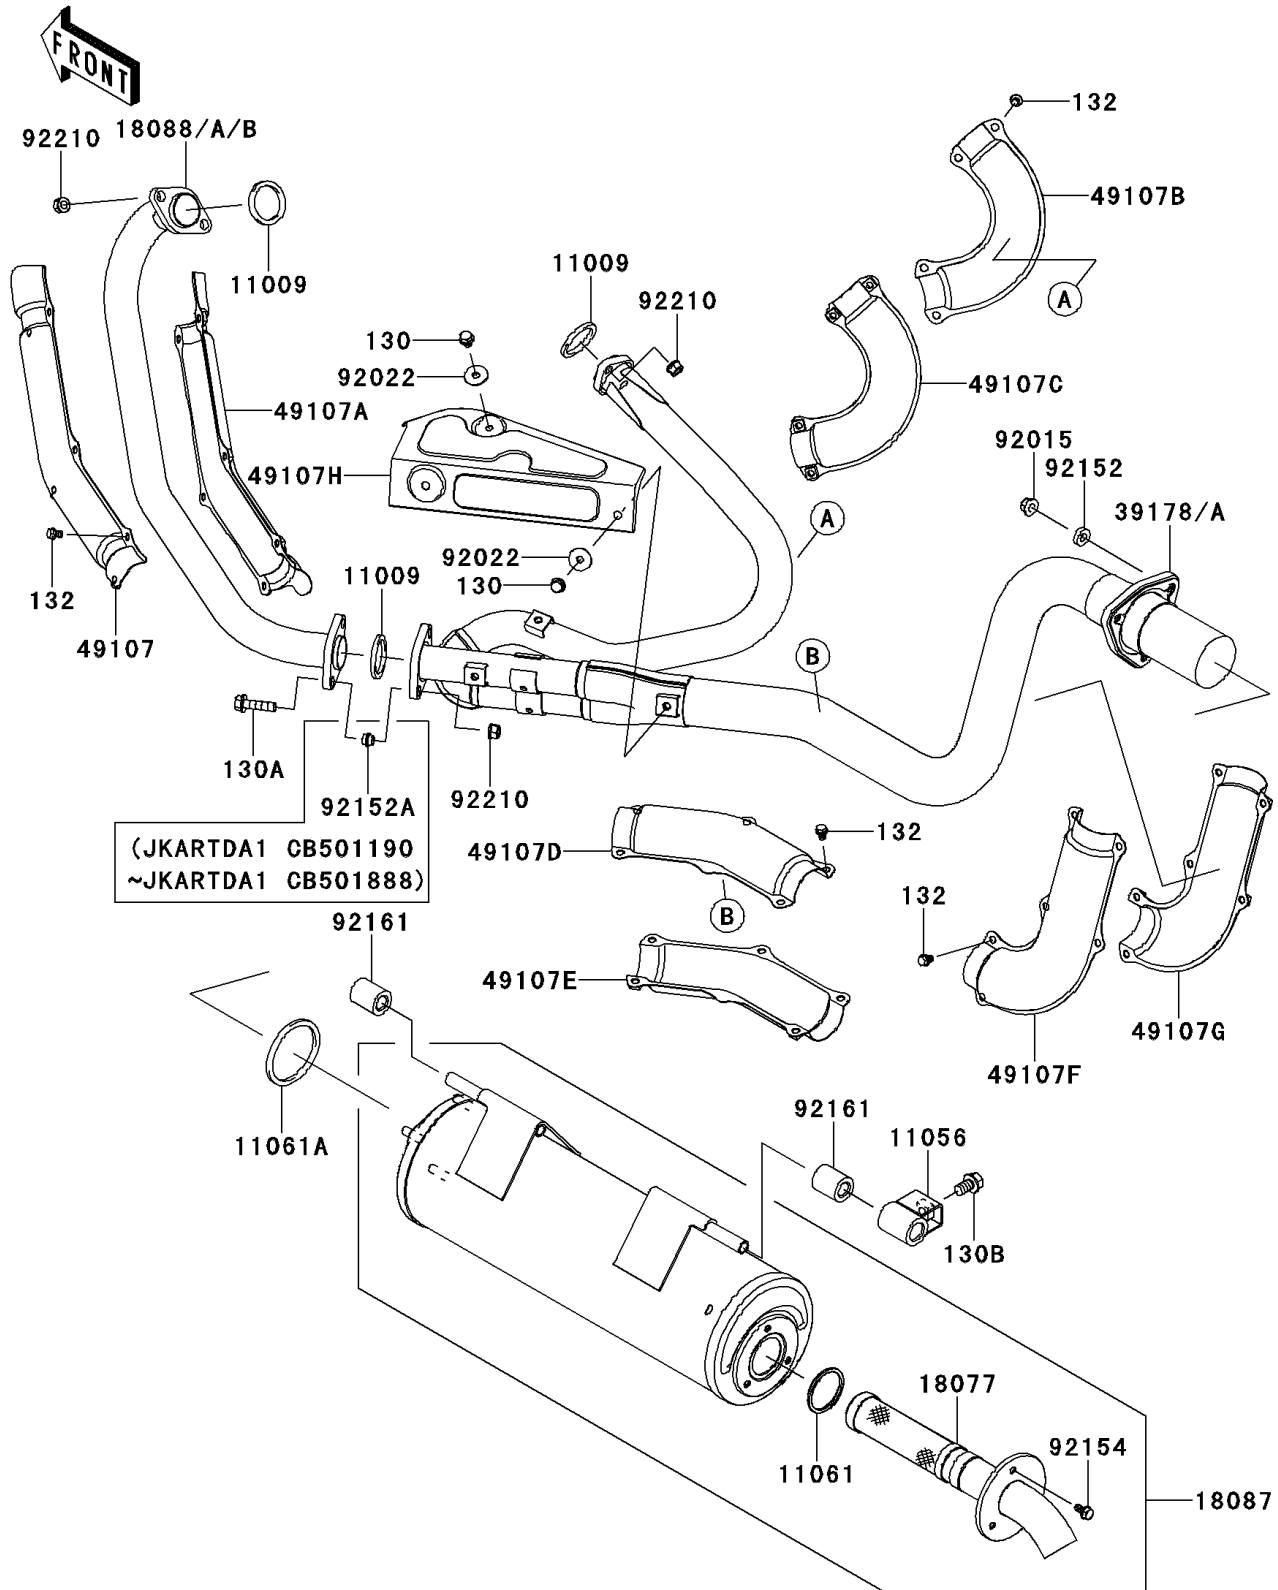

2013 TERYX4™ 750 4x4 (Canadian)

PARTS DIAGRAM

Muffler(s)

E1140

2013 TERYX4™ 750 4x4 (Canadian)

PARTS LIST

Muffler(s)

| ITEM NAME | PART NUMBER | QUANTITY |
|-----------|-------------|----------|
|-----------|-------------|----------|
