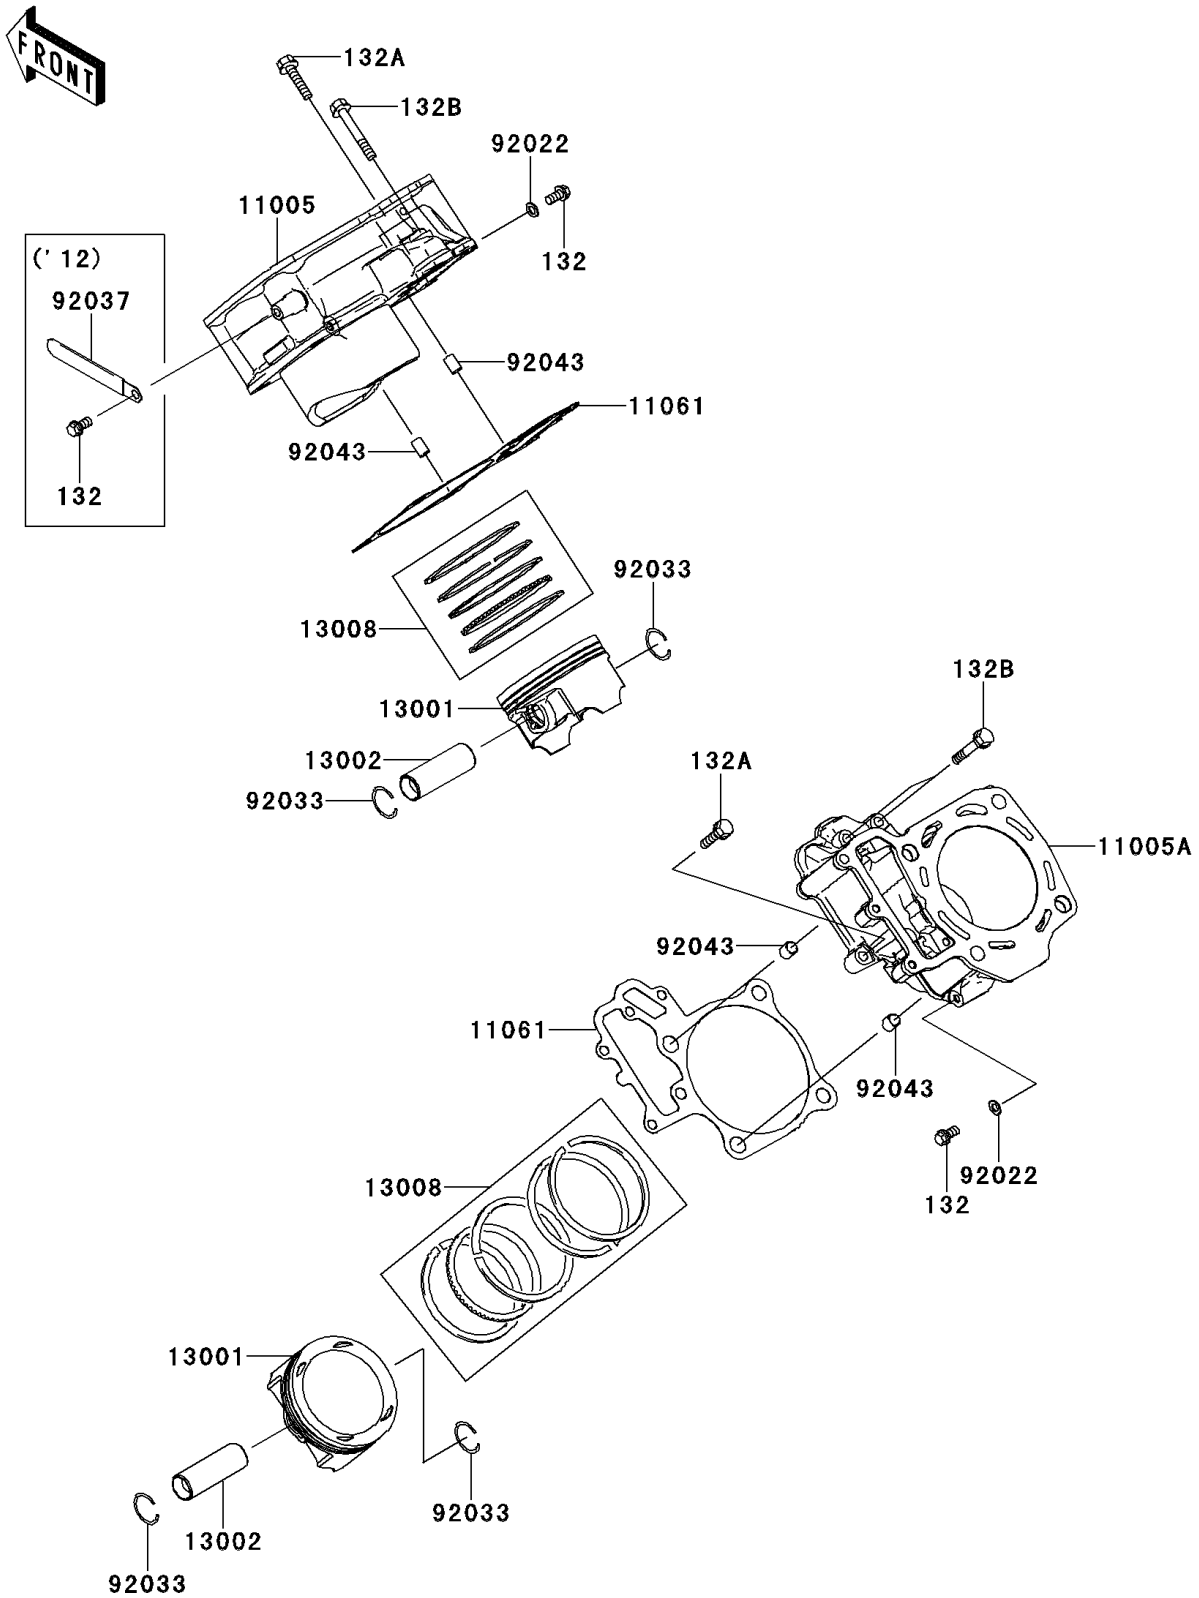

2012 TERYX4™ 750 4x4

PARTS DIAGRAM

Cylinder/Piston(s)

E1120

2012 TERYX4™ 750 4x4

PARTS LIST

Cylinder/Piston(s)

ITEM NAME	PART NUMBER	QUANTITY
CYLINDER-ENGINE,FR (Ref # 11005)	11005-0576	1
CYLINDER-ENGINE,RR (Ref # 11005A)	11005-0577	1
GASKET,CYLINDER BASE (Ref # 11061)	11061-0730	2
PISTON-ENGINE (Ref # 13001)	13001-0718	2
PIN-PISTON (Ref # 13002)	13002-0711	2
RING-SET-PISTON (Ref # 13008)	13008-0042	2
BOLT-FLANGED-SMALL,6X12 (Ref # 132)	132BD0612	3
BOLT-FLANGED-SMALL,6X30 (Ref # 132A)	132BD0630	2
BOLT-FLANGED-SMALL,6X40 (Ref # 132B)	132BD0640	4
WASHER,6.2X11X1 (Ref # 92022)	92022-304	2
RING-SNAP (Ref # 92033)	92033-1207	4
CLAMP (Ref # 92037)	92037-1993	1
PIN,10.1X12X14 (Ref # 92043)	92043-4009	4