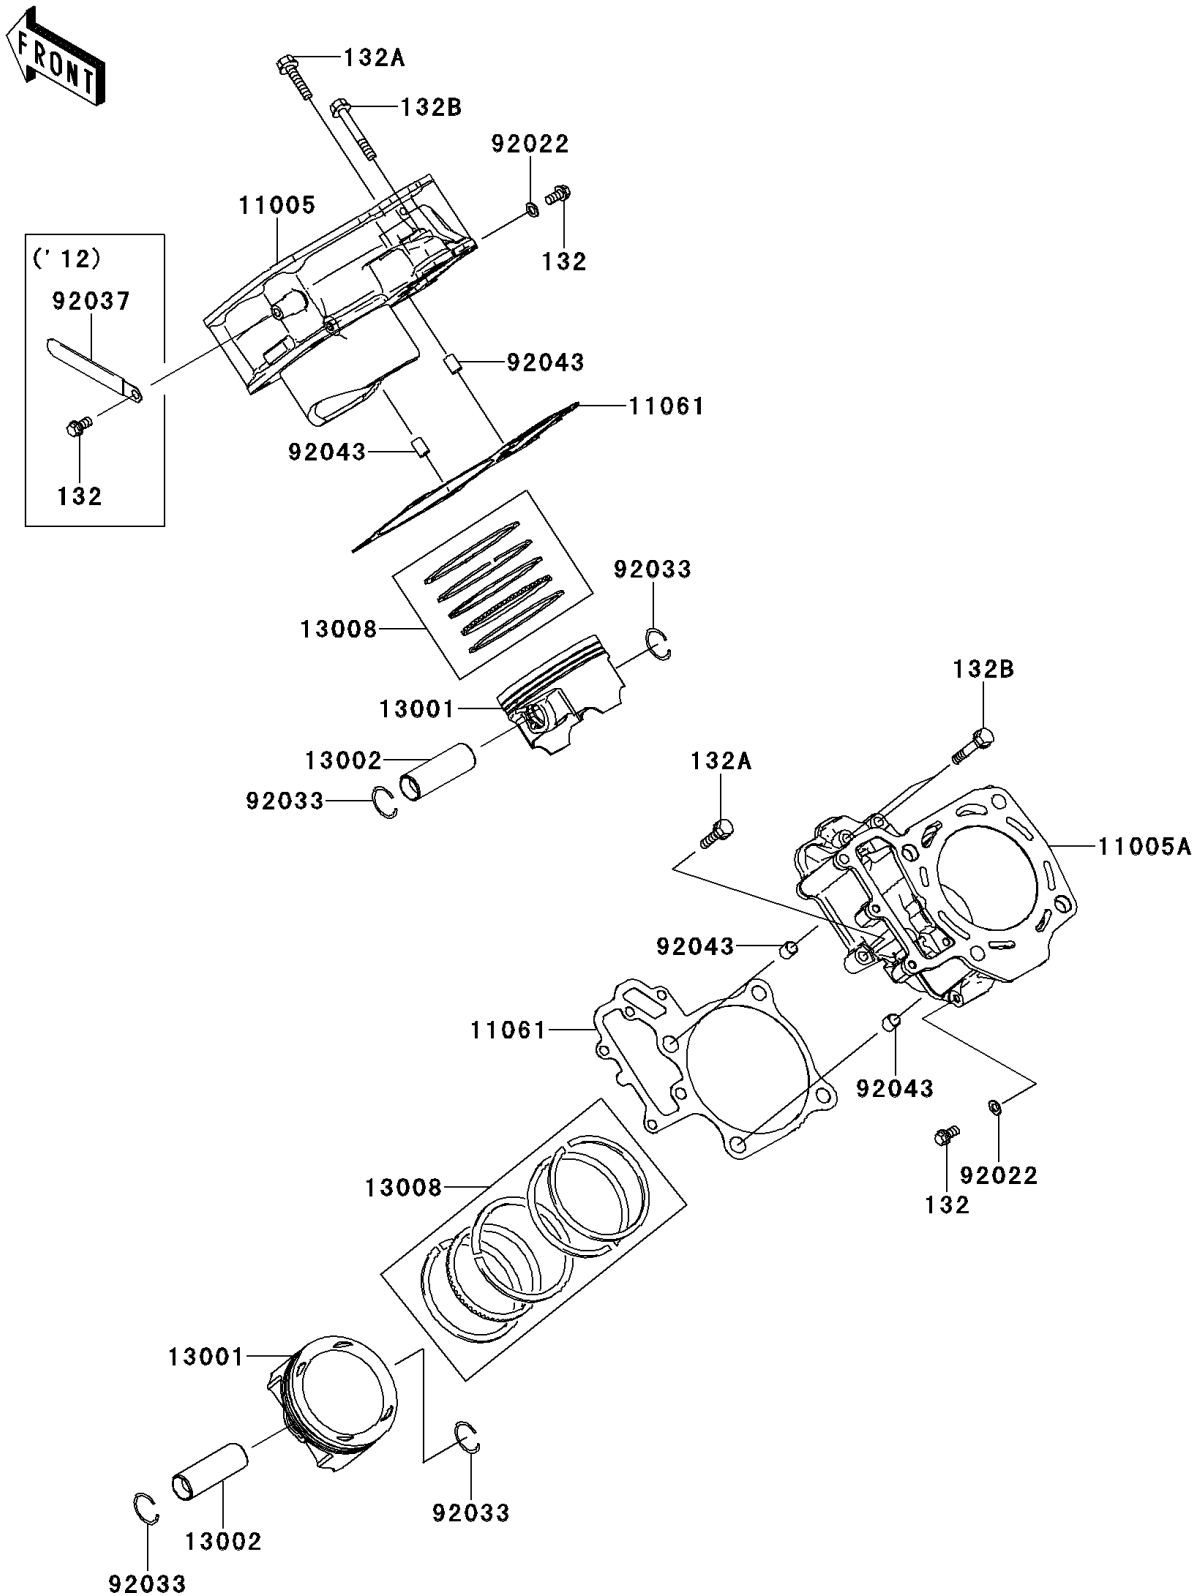

2013 TERYX4™ 750 4x4 (Canadian)

PARTS DIAGRAM

Cylinder/Piston(s)

E1120

2013 TERYX4™ 750 4x4 (Canadian)

PARTS LIST

Cylinder/Piston(s)

ITEM NAME

PART NUMBER

QUANTITY
