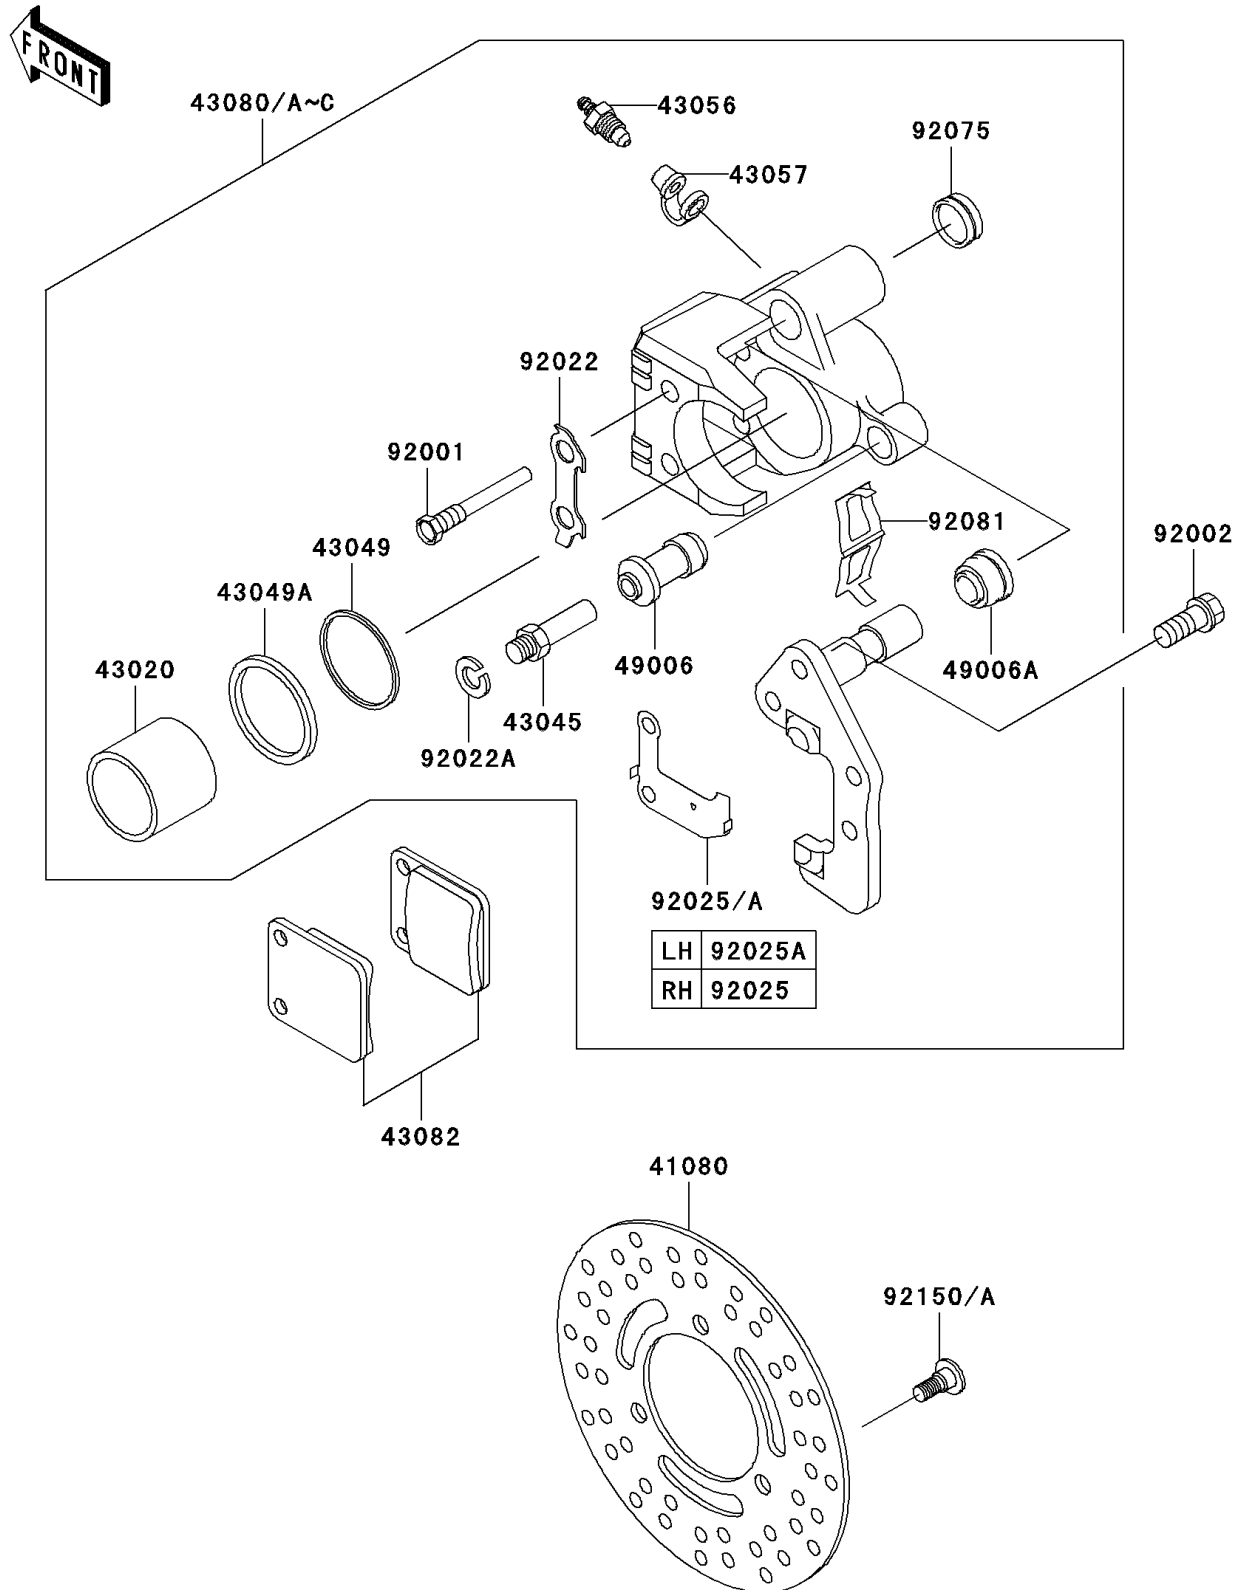

2002 Prairie 300 4X4

PARTS DIAGRAM

Front Brake

F2292

2002 Prairie 300 4X4

PARTS LIST

Front Brake

ITEM NAME

PART NUMBER

QUANTITY
