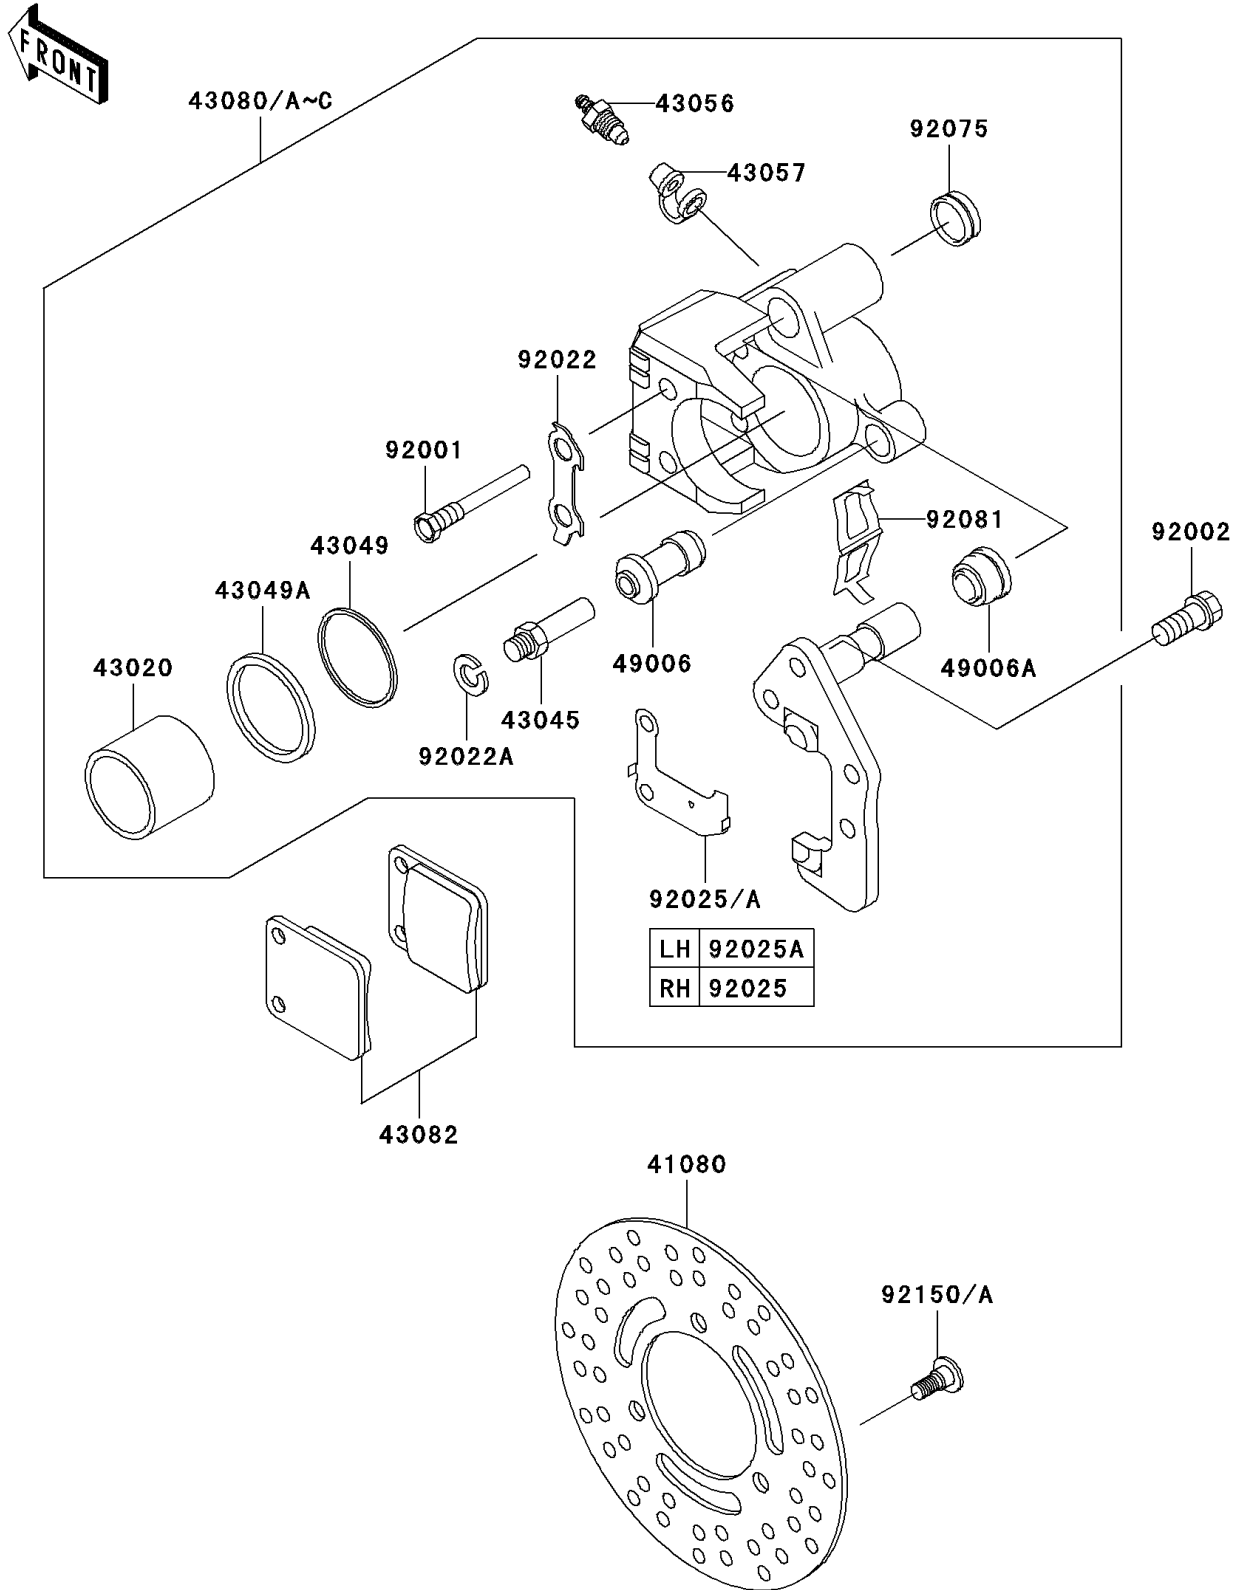

1999 Prairie 300 4X4

PARTS DIAGRAM

Front Brake

F2292

1999 Prairie 300 4X4

PARTS LIST

Front Brake

ITEM NAME

PART NUMBER

QUANTITY
