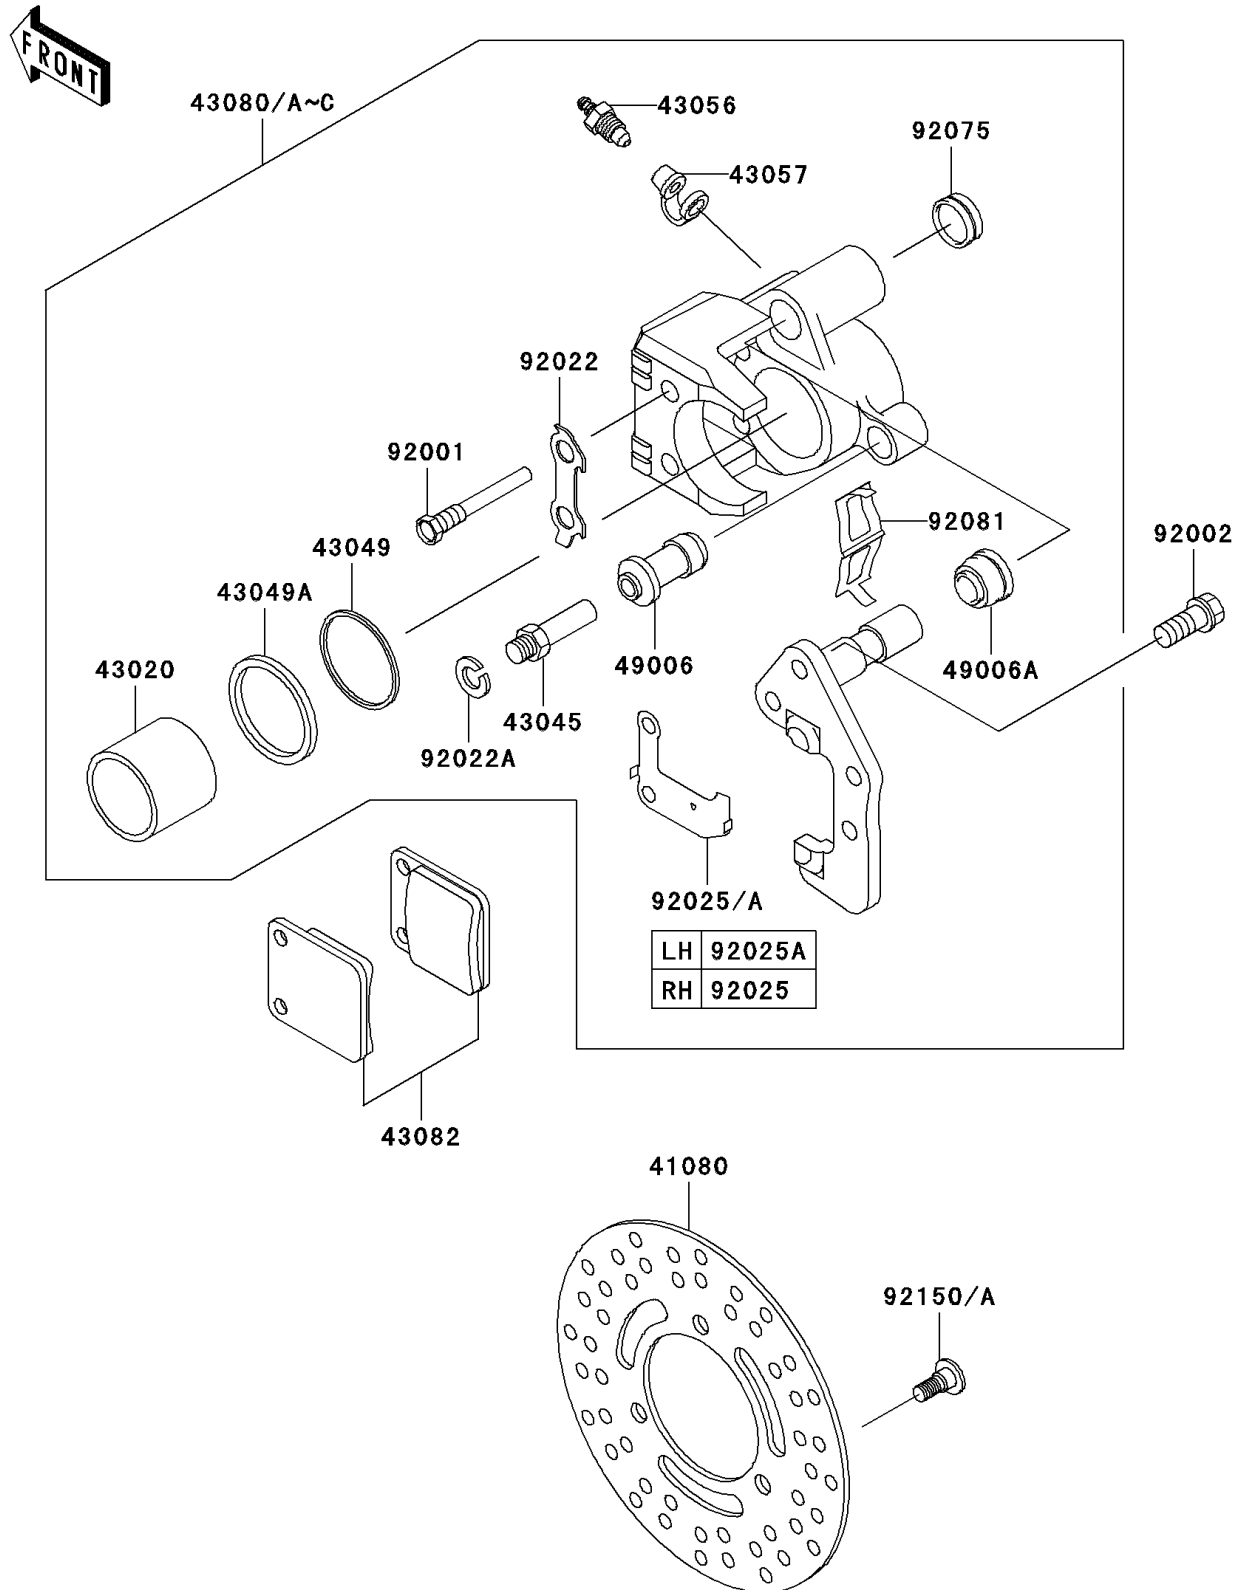

2001 Prairie 300 4X4

PARTS DIAGRAM

Front Brake

F2292

2001 Prairie 300 4X4

PARTS LIST

Front Brake

ITEM NAME

PART NUMBER

QUANTITY
