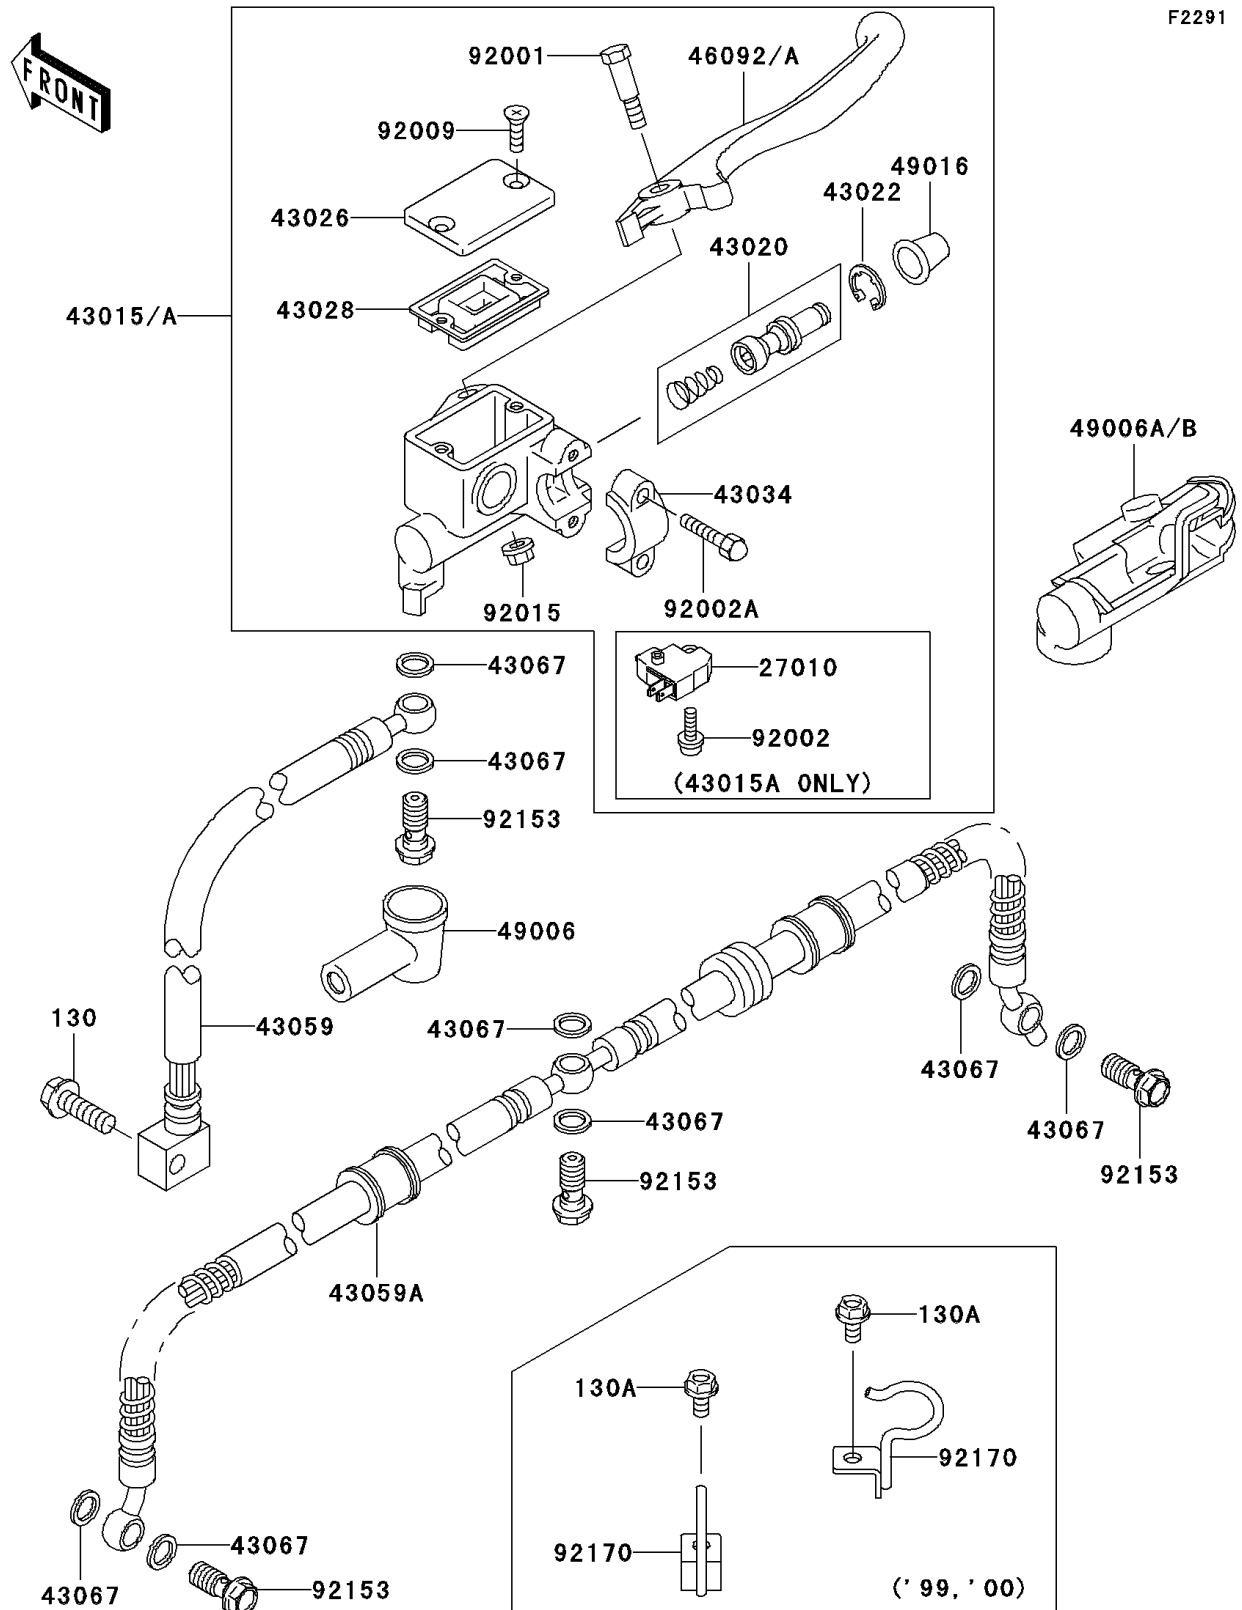

2002 Prairie 300 4X4

PARTS DIAGRAM

Front Master Cylinder

2002 Prairie 300 4X4

PARTS LIST

Front Master Cylinder

ITEM NAME

PART NUMBER

QUANTITY
