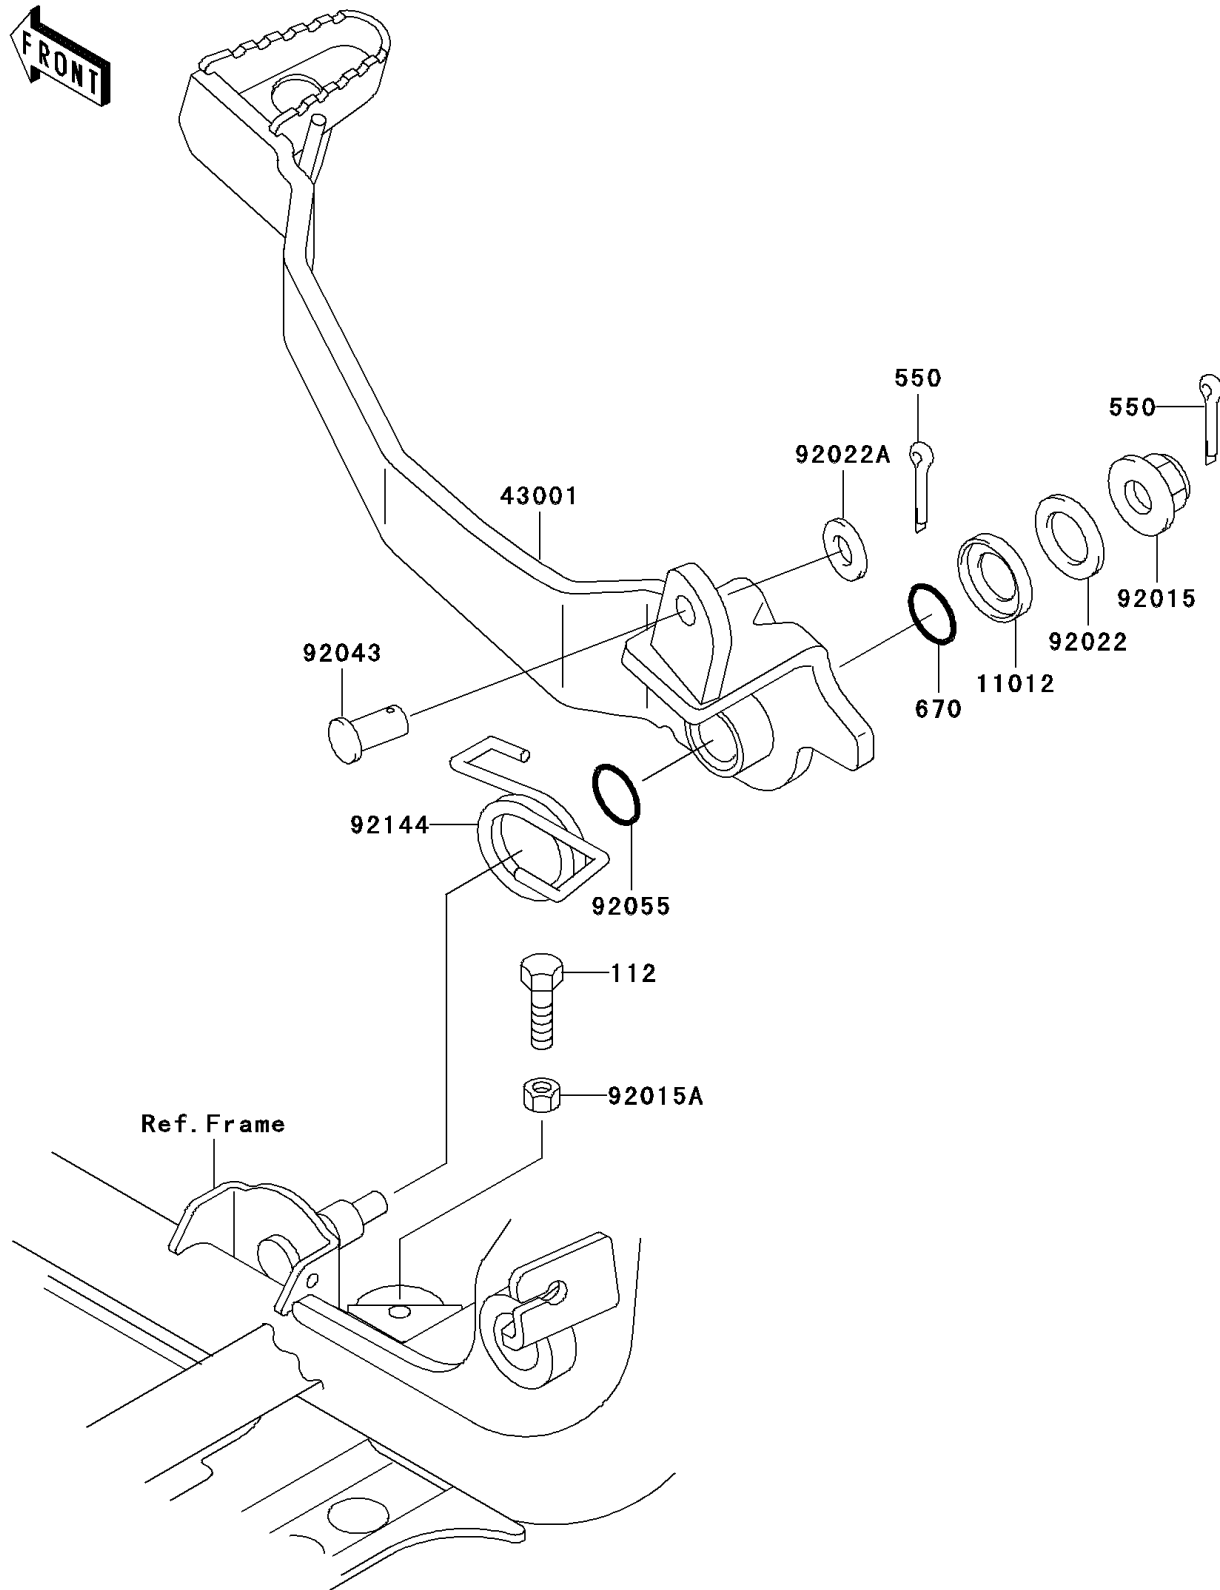

1999 Prairie 300 4X4

PARTS DIAGRAM

Brake Pedal

F2260

1999 Prairie 300 4X4

PARTS LIST

Brake Pedal

ITEM NAME

PART NUMBER

QUANTITY
