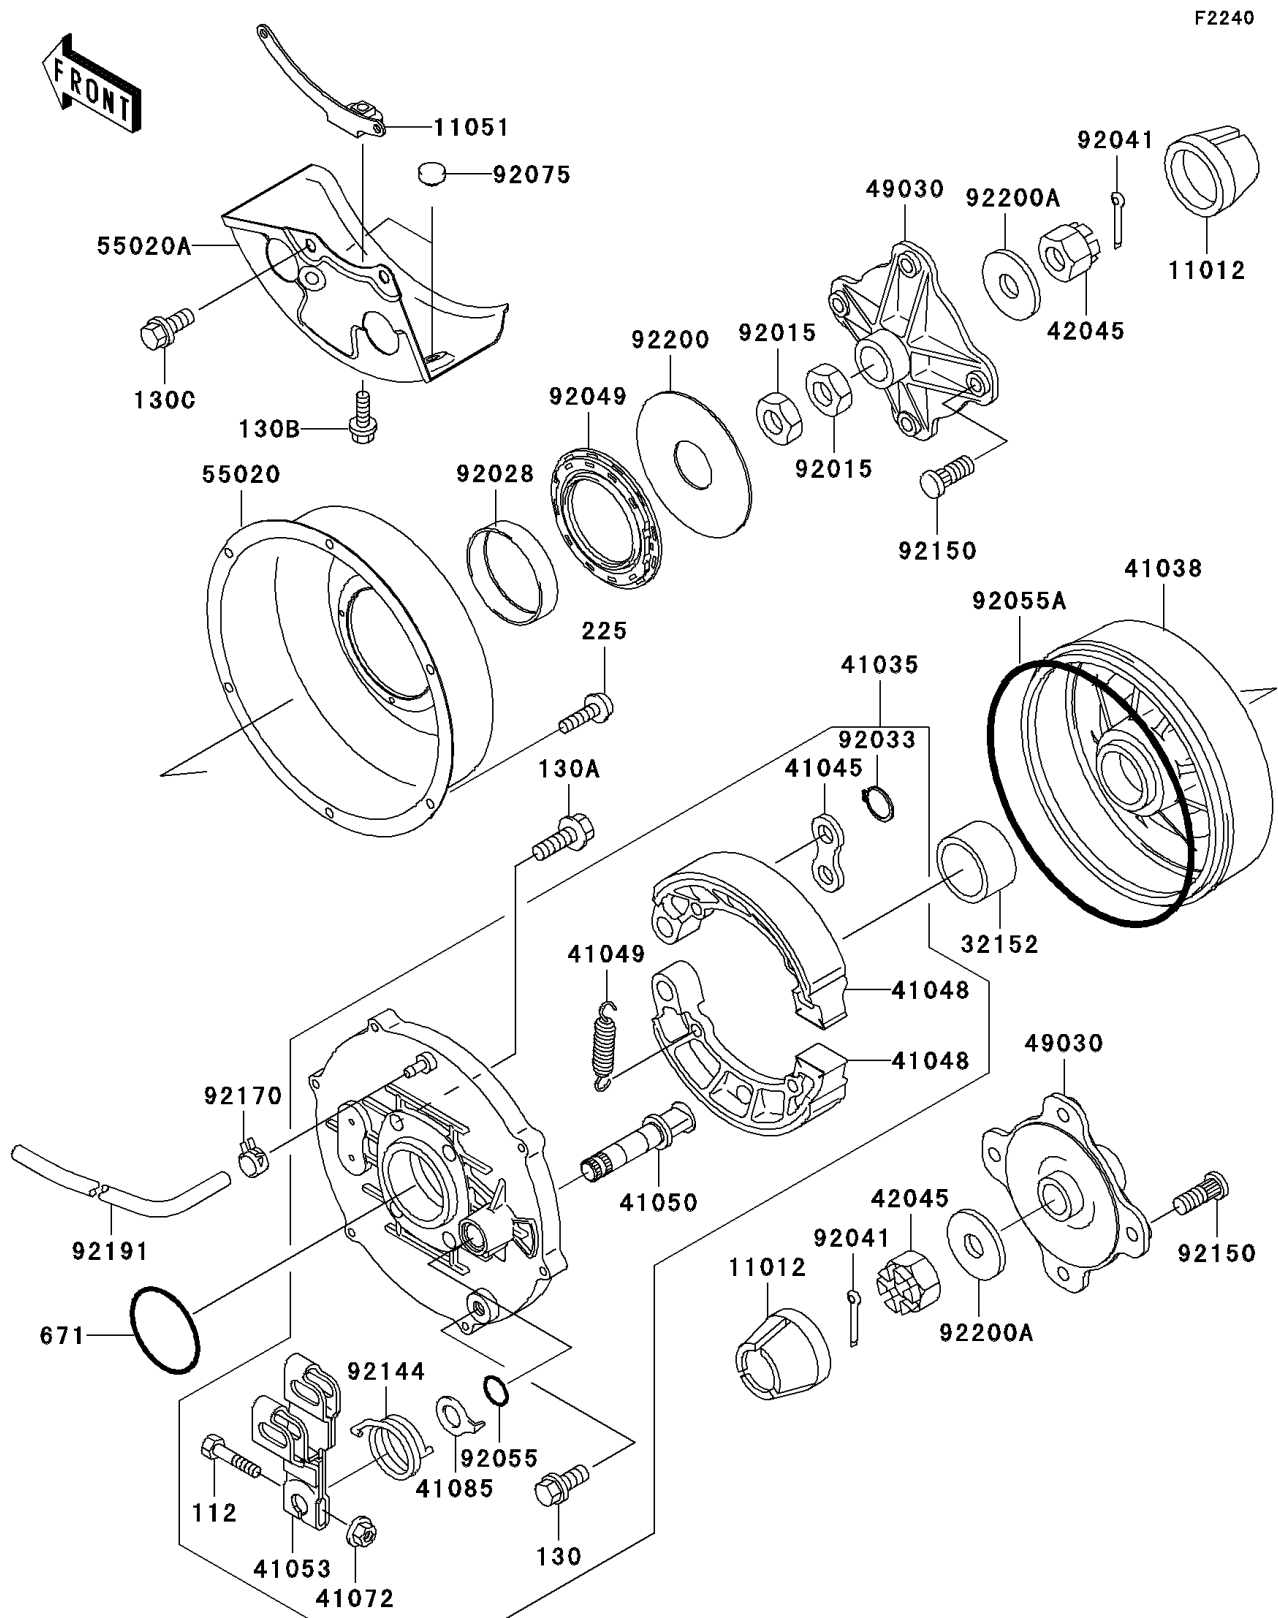

2002 Prairie 300 4X4

PARTS DIAGRAM

Rear Hub

2002 Prairie 300 4X4

PARTS LIST

Rear Hub

ITEM NAME	PART NUMBER	QUANTITY
-----------	-------------	----------
