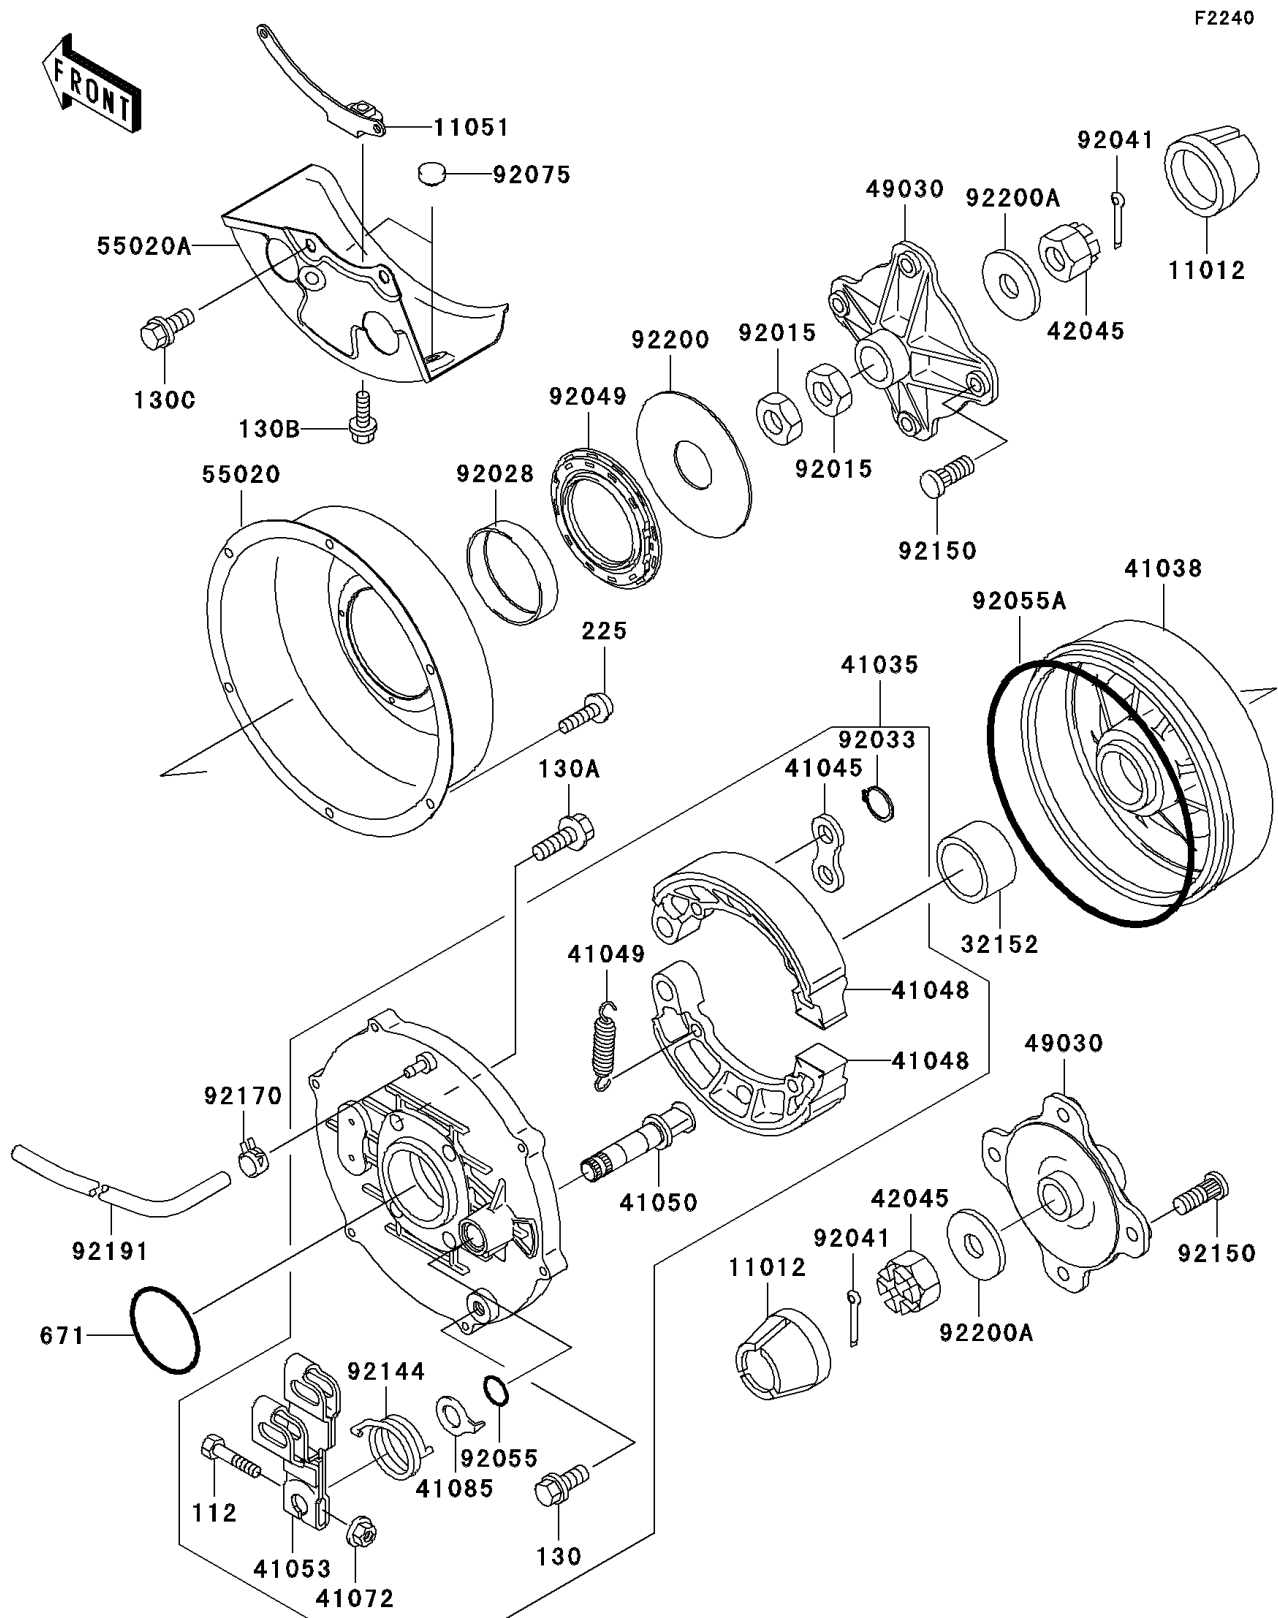

1999 Prairie 300 4X4

PARTS DIAGRAM

Rear Hub

1999 Prairie 300 4X4

PARTS LIST

Rear Hub

ITEM NAME

PART NUMBER

QUANTITY
