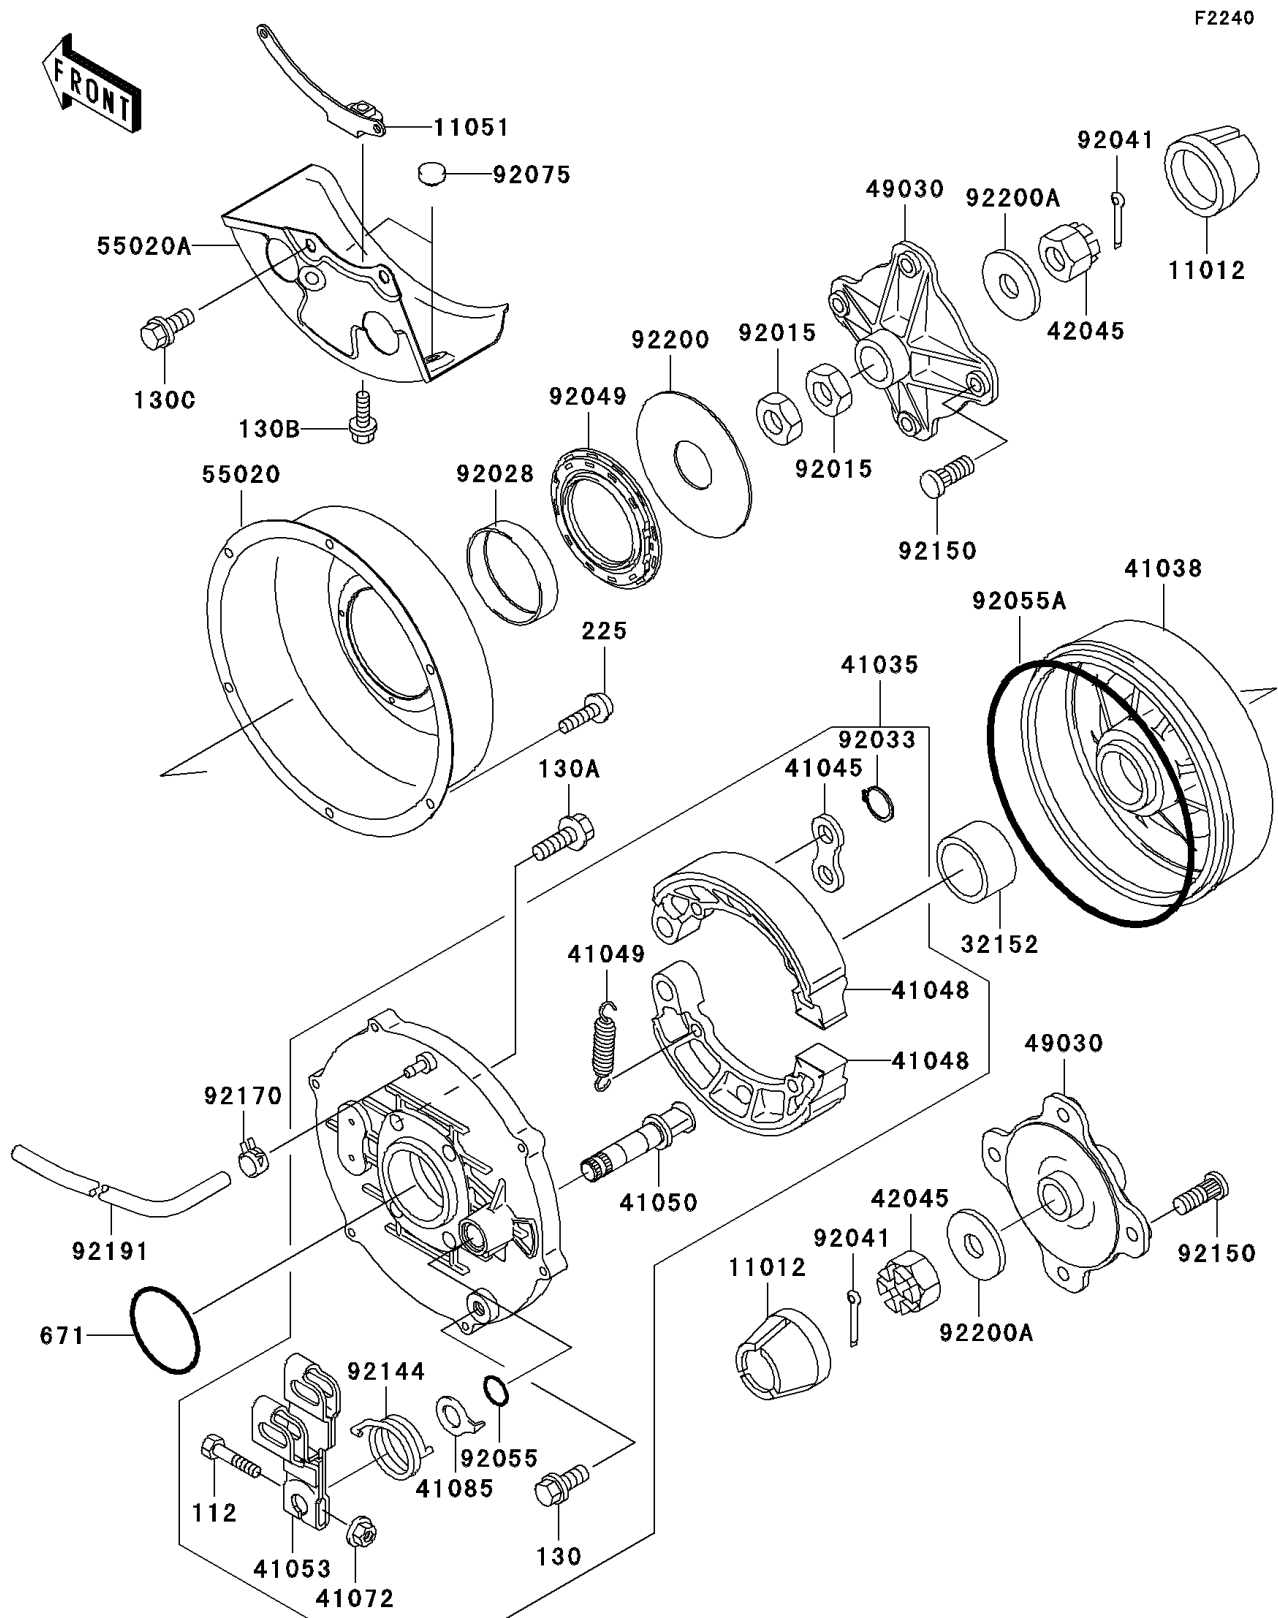

2001 Prairie 300 4X4

PARTS DIAGRAM

Rear Hub

2001 Prairie 300 4X4

PARTS LIST

Rear Hub

ITEM NAME

PART NUMBER

QUANTITY
