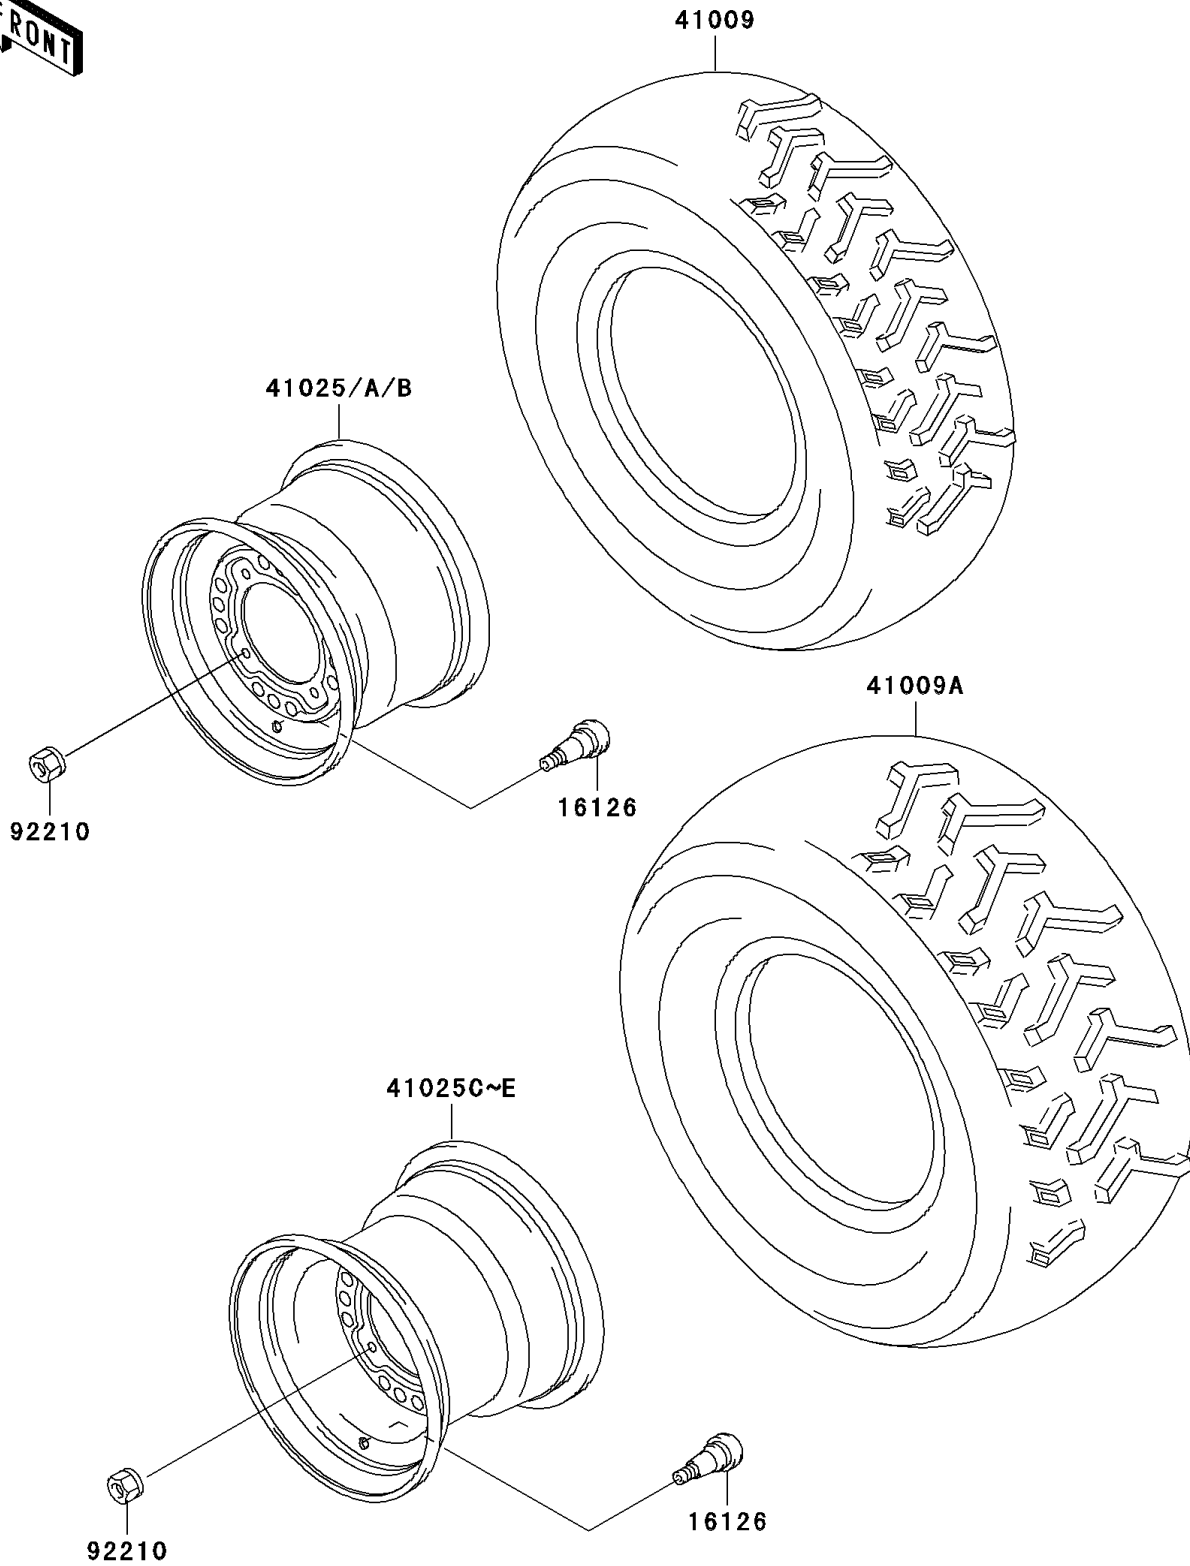

2001 Prairie 300 4X4

PARTS DIAGRAM

Wheels/Tires

F2210

2001 Prairie 300 4X4

PARTS LIST

Wheels/Tires

ITEM NAME

PART NUMBER

QUANTITY
