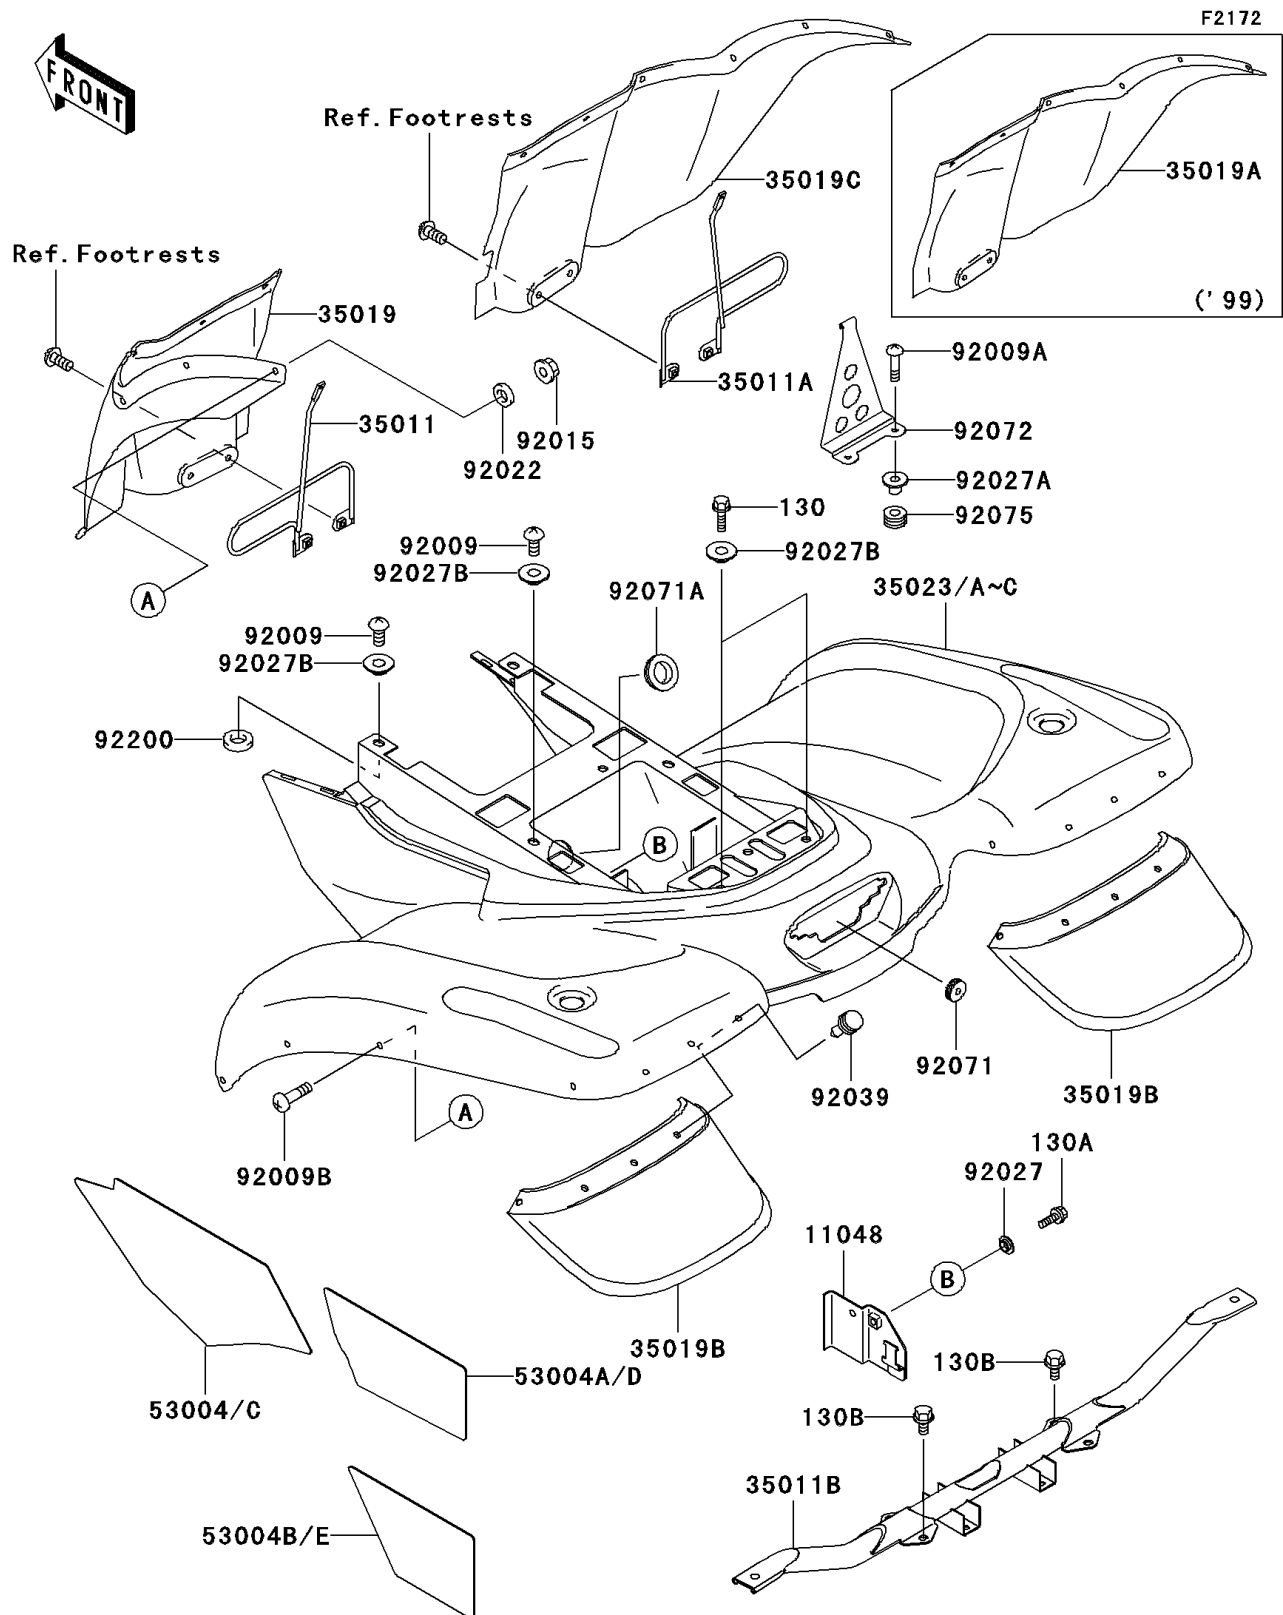

2002 Prairie 300 4X4

PARTS DIAGRAM

Rear Fender(s)

2002 Prairie 300 4X4

PARTS LIST

Rear Fender(s)

ITEM NAME

PART NUMBER

QUANTITY
