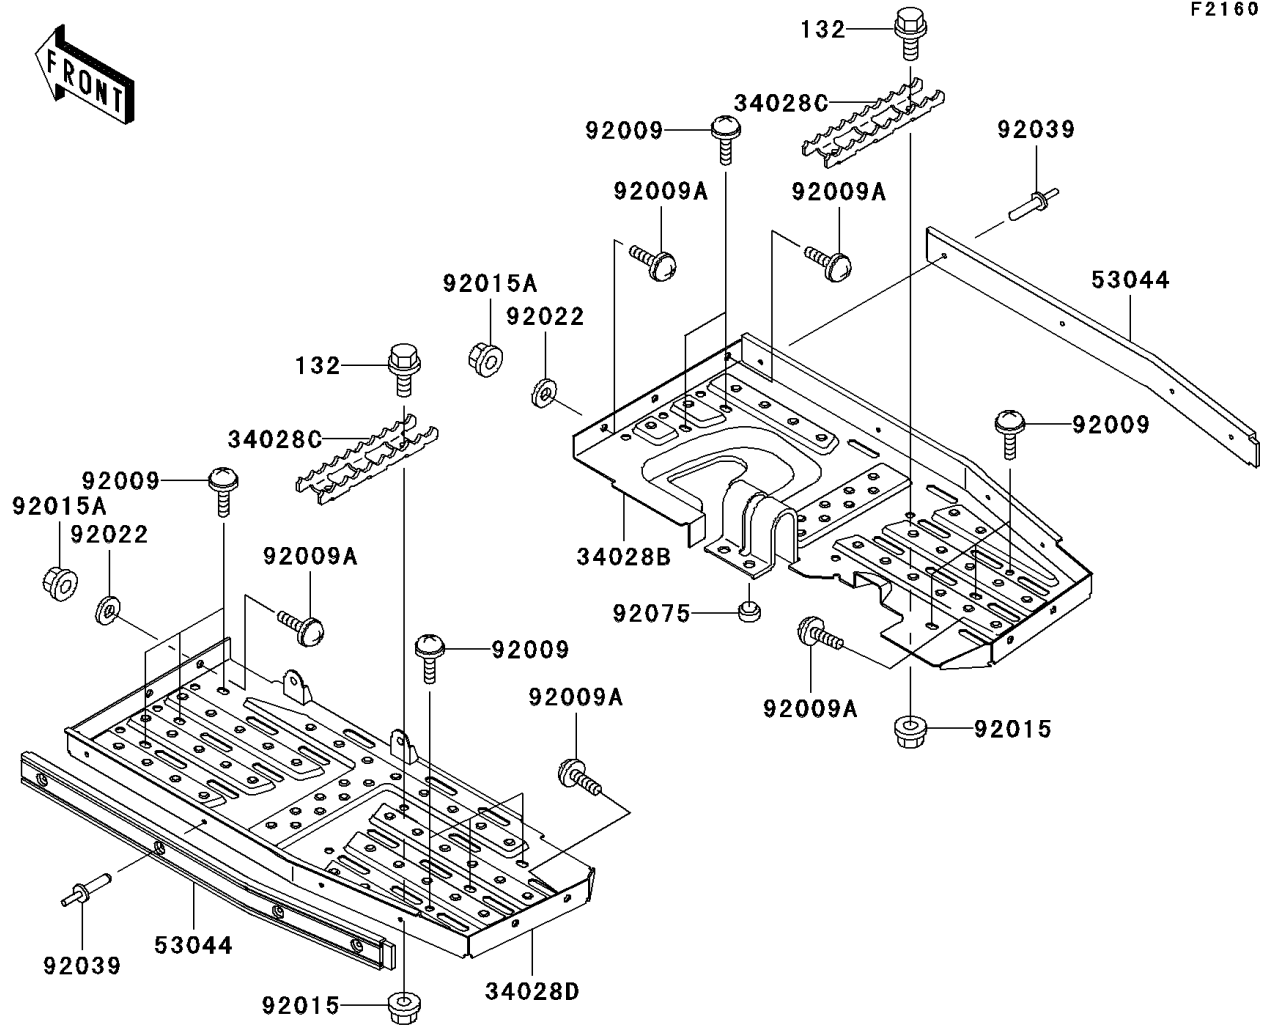

1999 Prairie 300 4X4

PARTS DIAGRAM

Footrests

F2160

1999 Prairie 300 4X4

PARTS LIST

Footrests

ITEM NAME

PART NUMBER

QUANTITY
