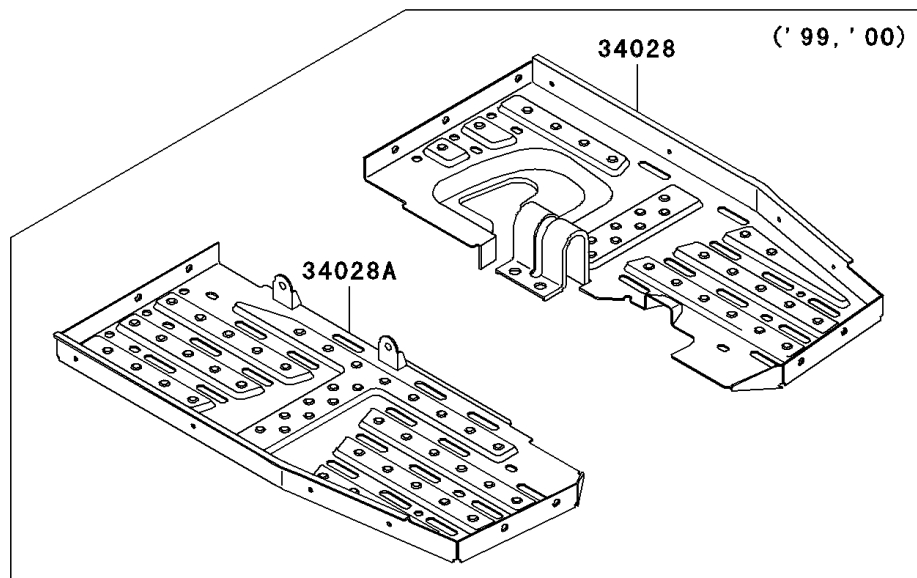

2001 Prairie 300 4X4

PARTS DIAGRAM

Footrests

F2160

2001 Prairie 300 4X4

PARTS LIST

Footrests

ITEM NAME

PART NUMBER

QUANTITY
