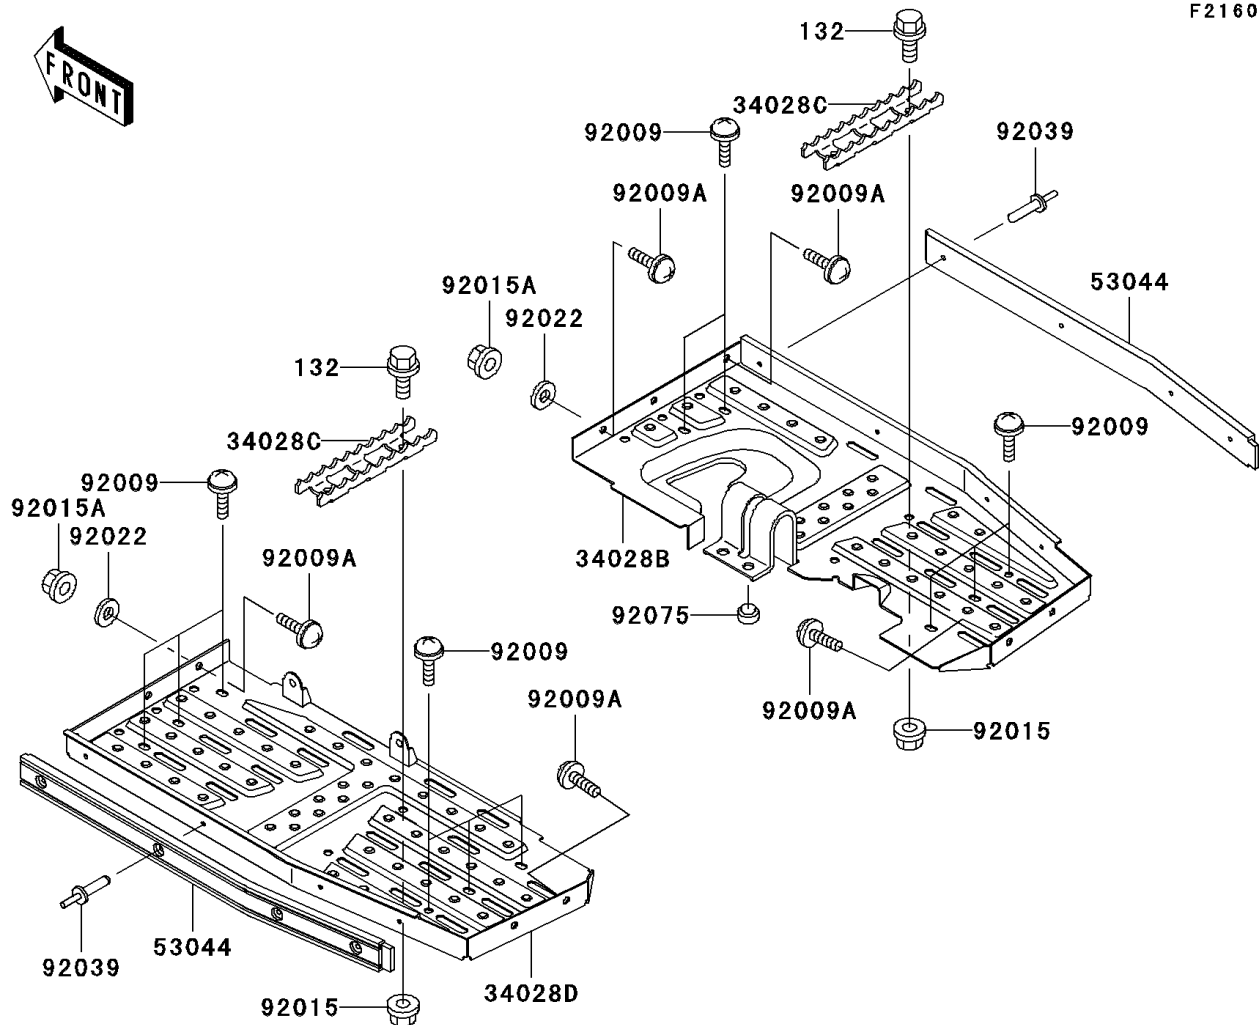

2001 Prairie 300 4X4

PARTS DIAGRAM

Footrests

F2160

2001 Prairie 300 4X4

PARTS LIST

Footrests

ITEM NAME

PART NUMBER

QUANTITY
