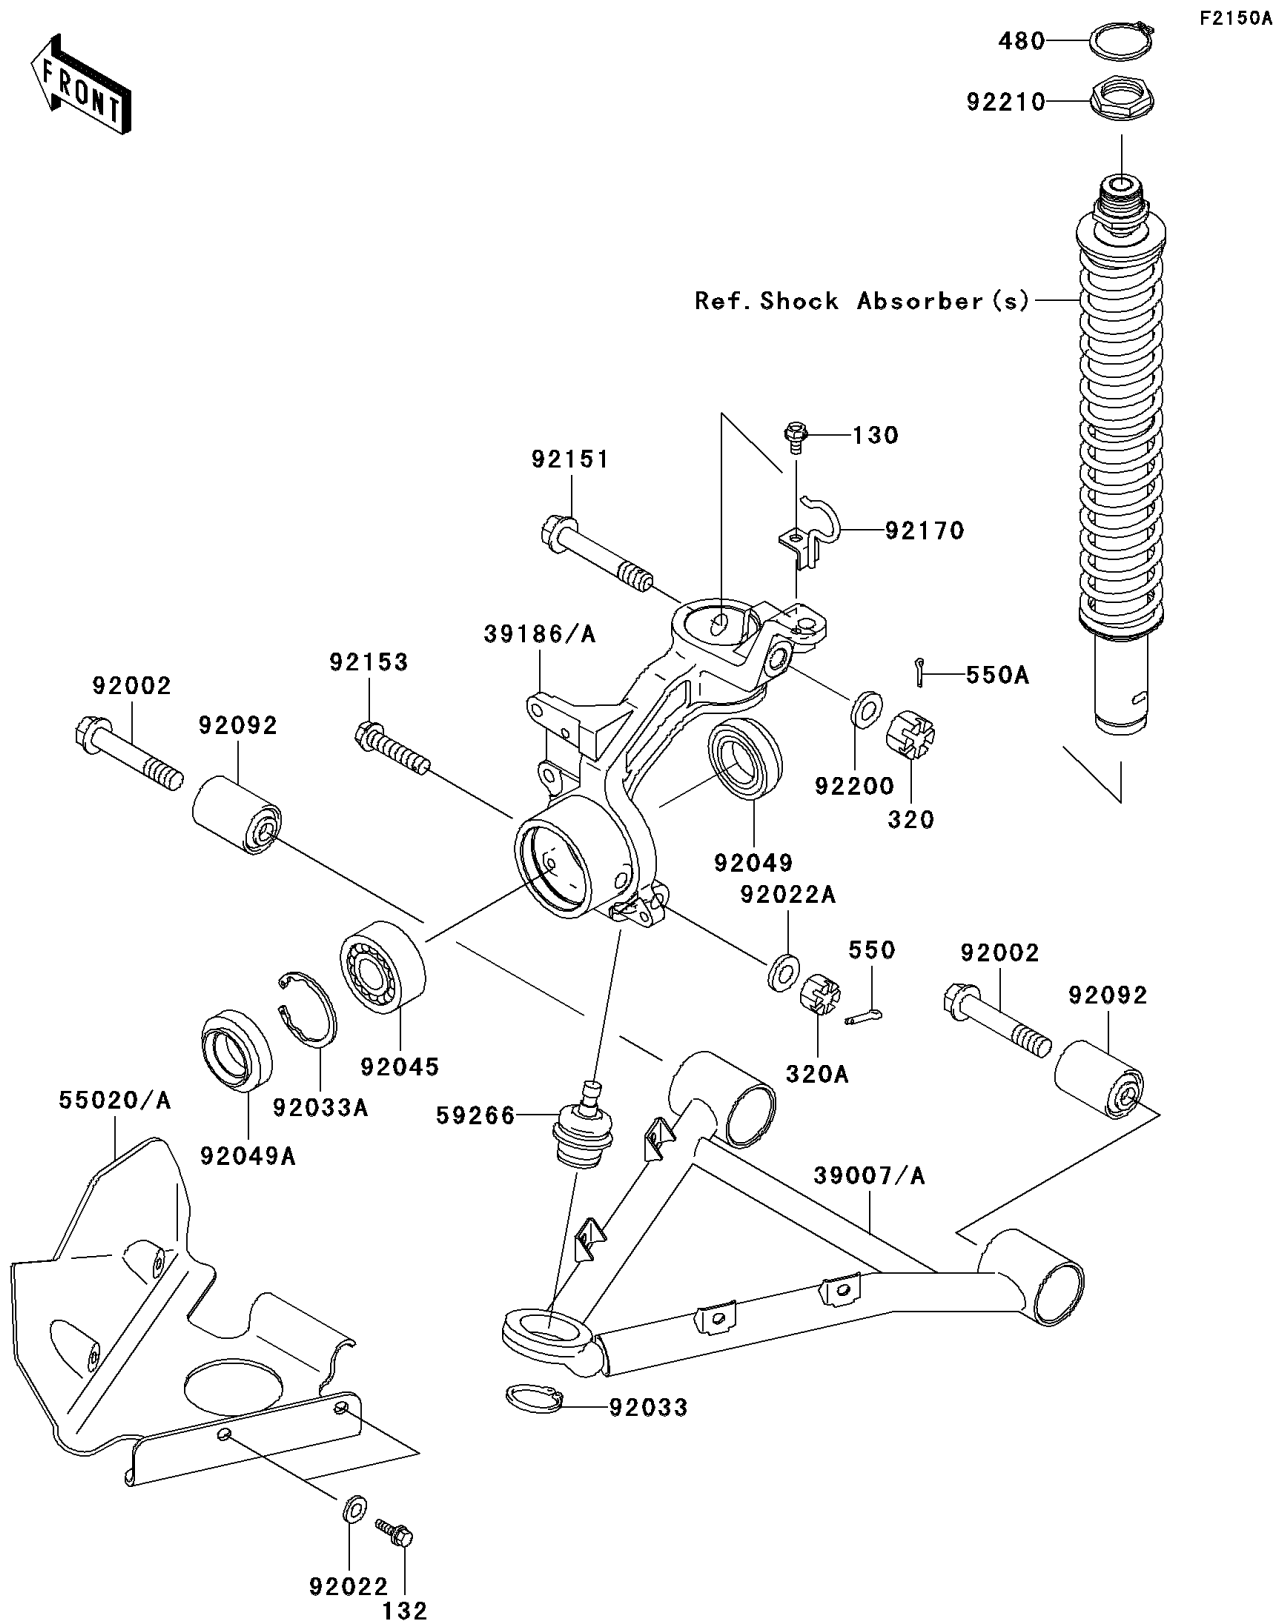

2002 Prairie 300 4X4

PARTS DIAGRAM

Suspension(A3/A4)

2002 Prairie 300 4X4

PARTS LIST

Suspension(A3/A4)

ITEM NAME

PART NUMBER

QUANTITY
