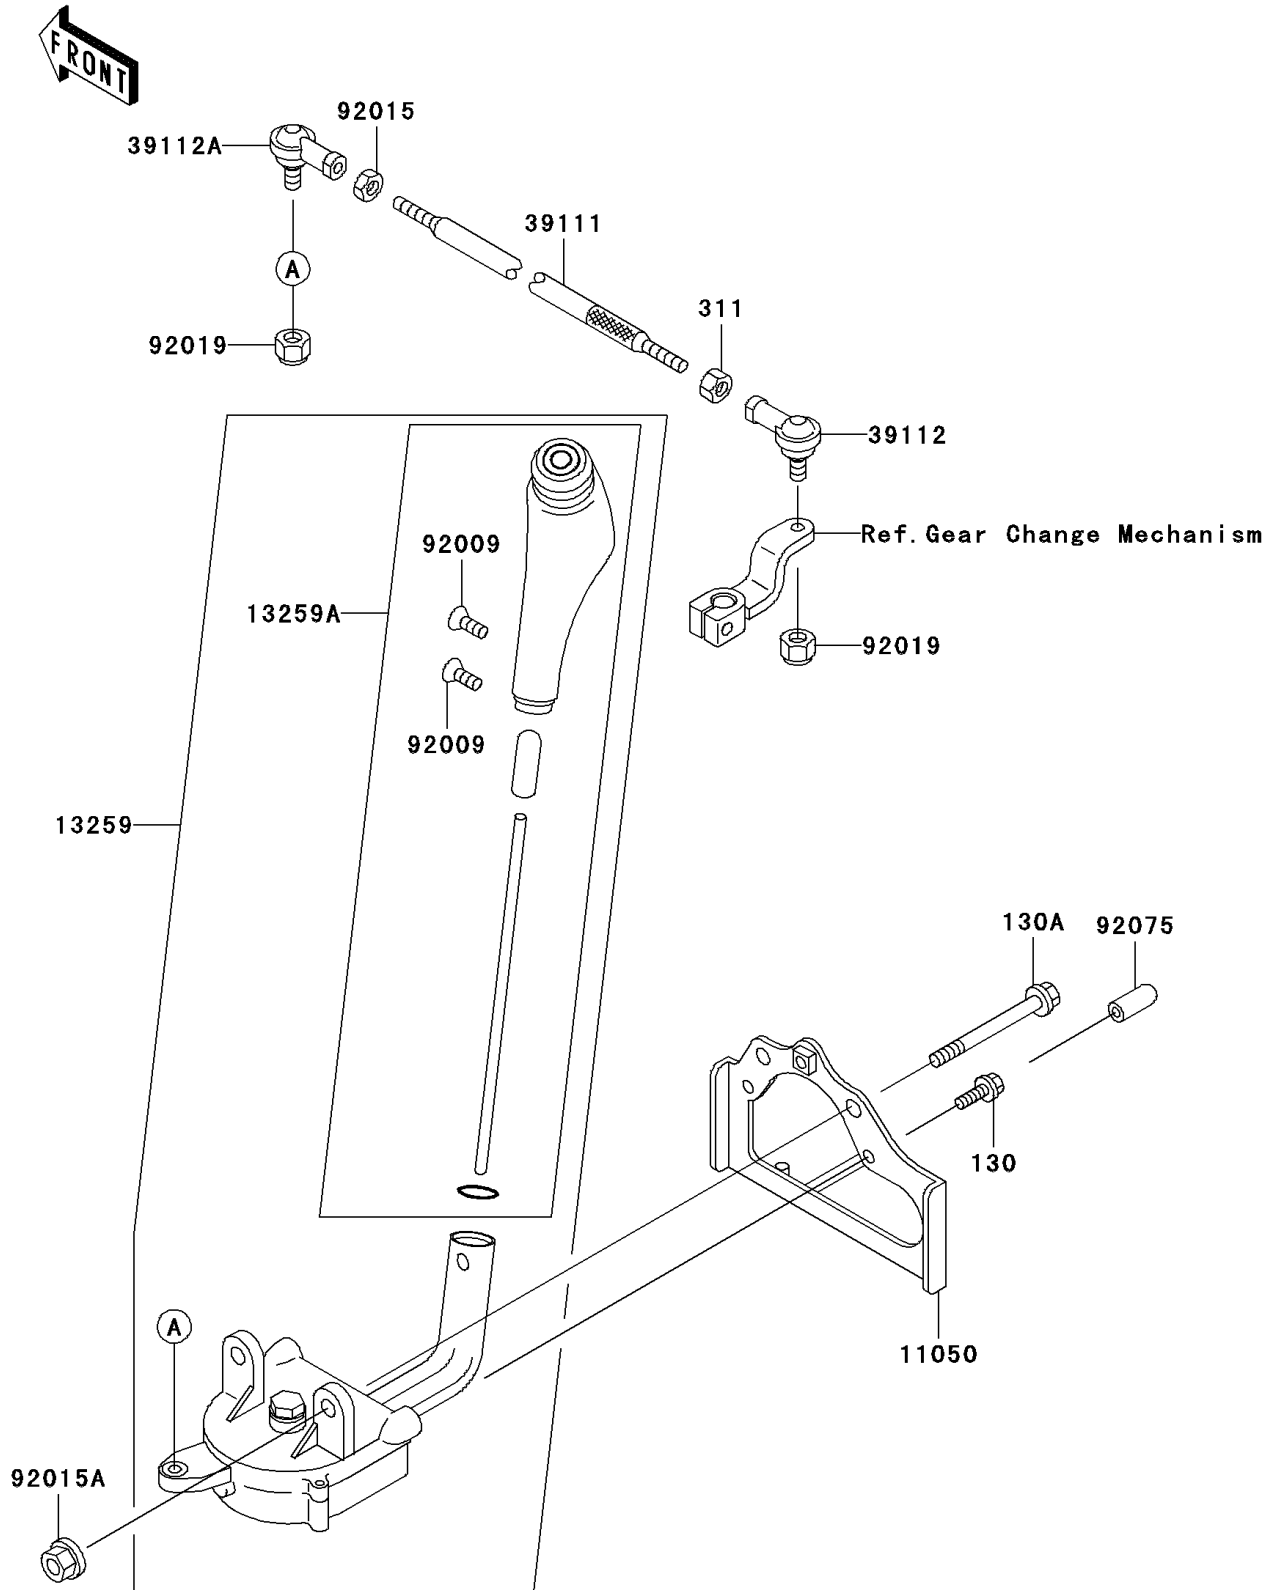

1999 Prairie 300 4X4

PARTS DIAGRAM

Control

E7110

1999 Prairie 300 4X4

PARTS LIST

Control

ITEM NAME

PART NUMBER

QUANTITY
