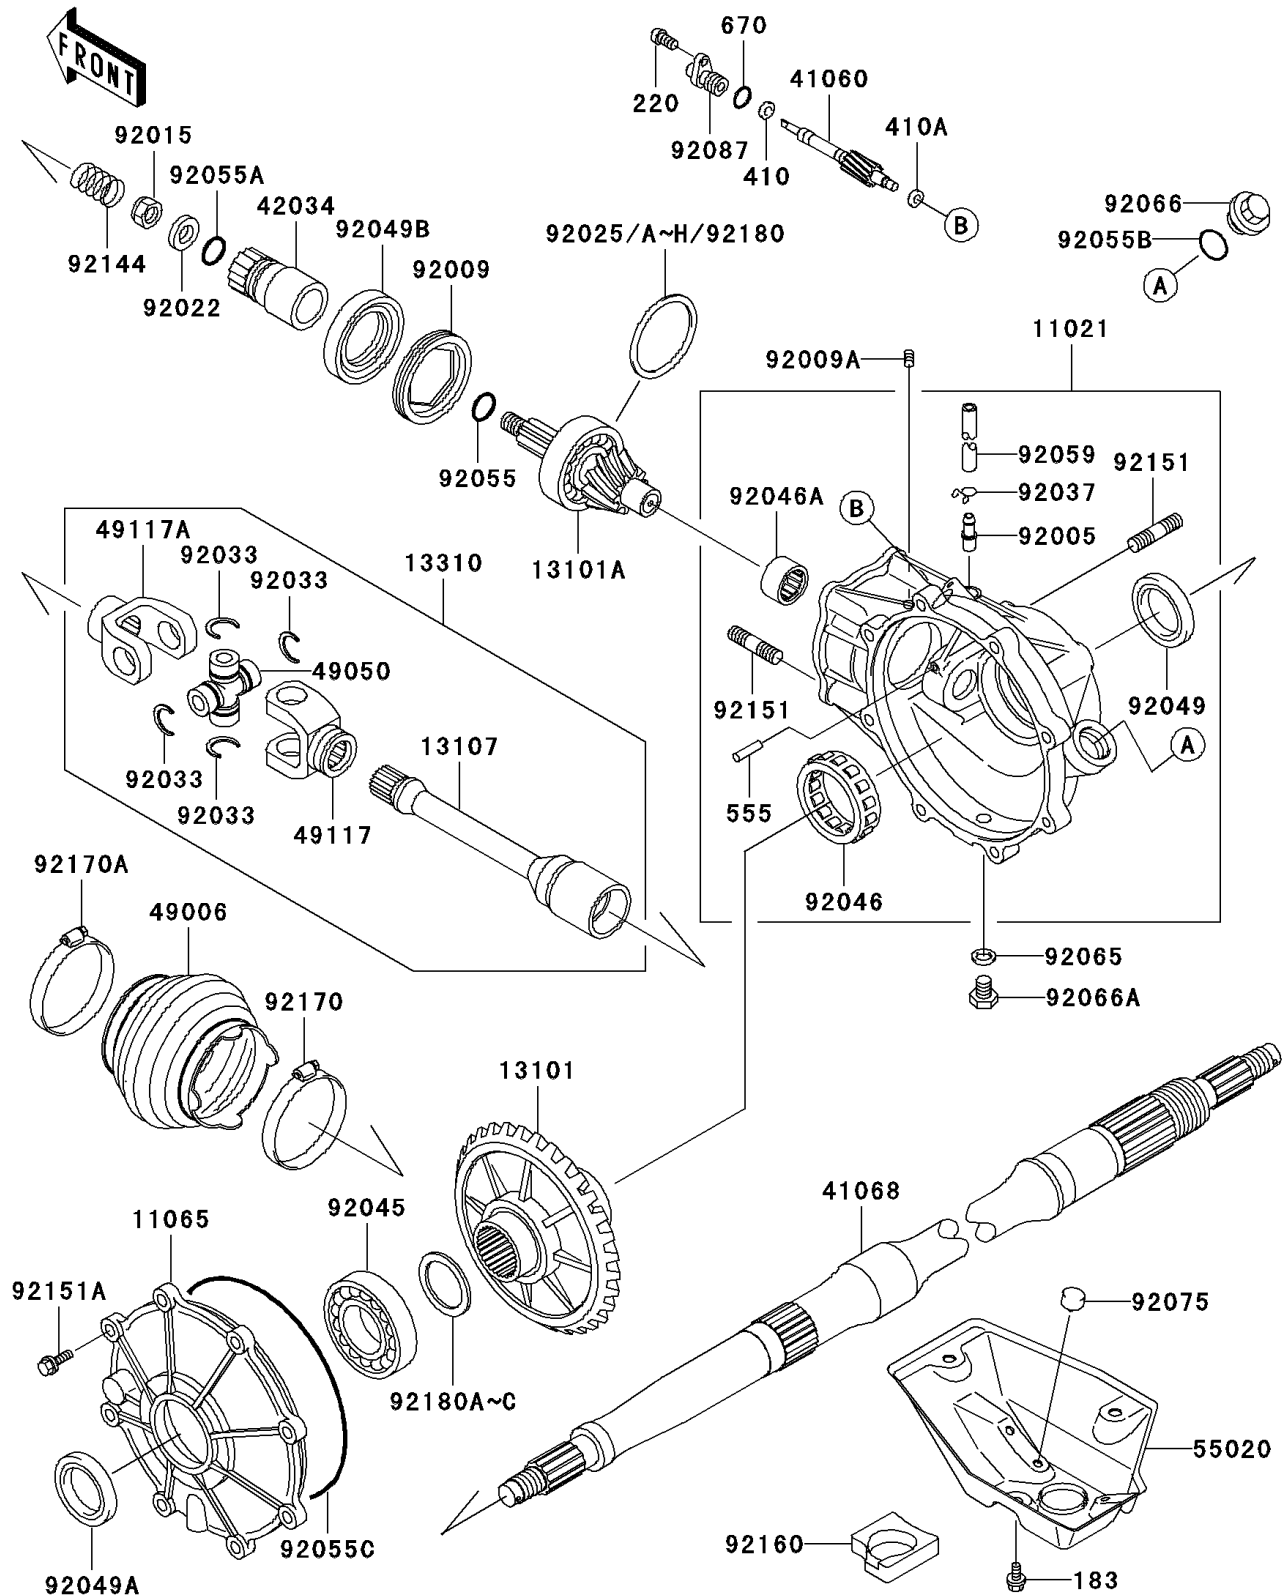

2002 Prairie 300 4X4

PARTS DIAGRAM

Drive Shaft(Rear)

E3134B

2002 Prairie 300 4X4

PARTS LIST

Drive Shaft(Rear)

ITEM NAME

PART NUMBER

QUANTITY
