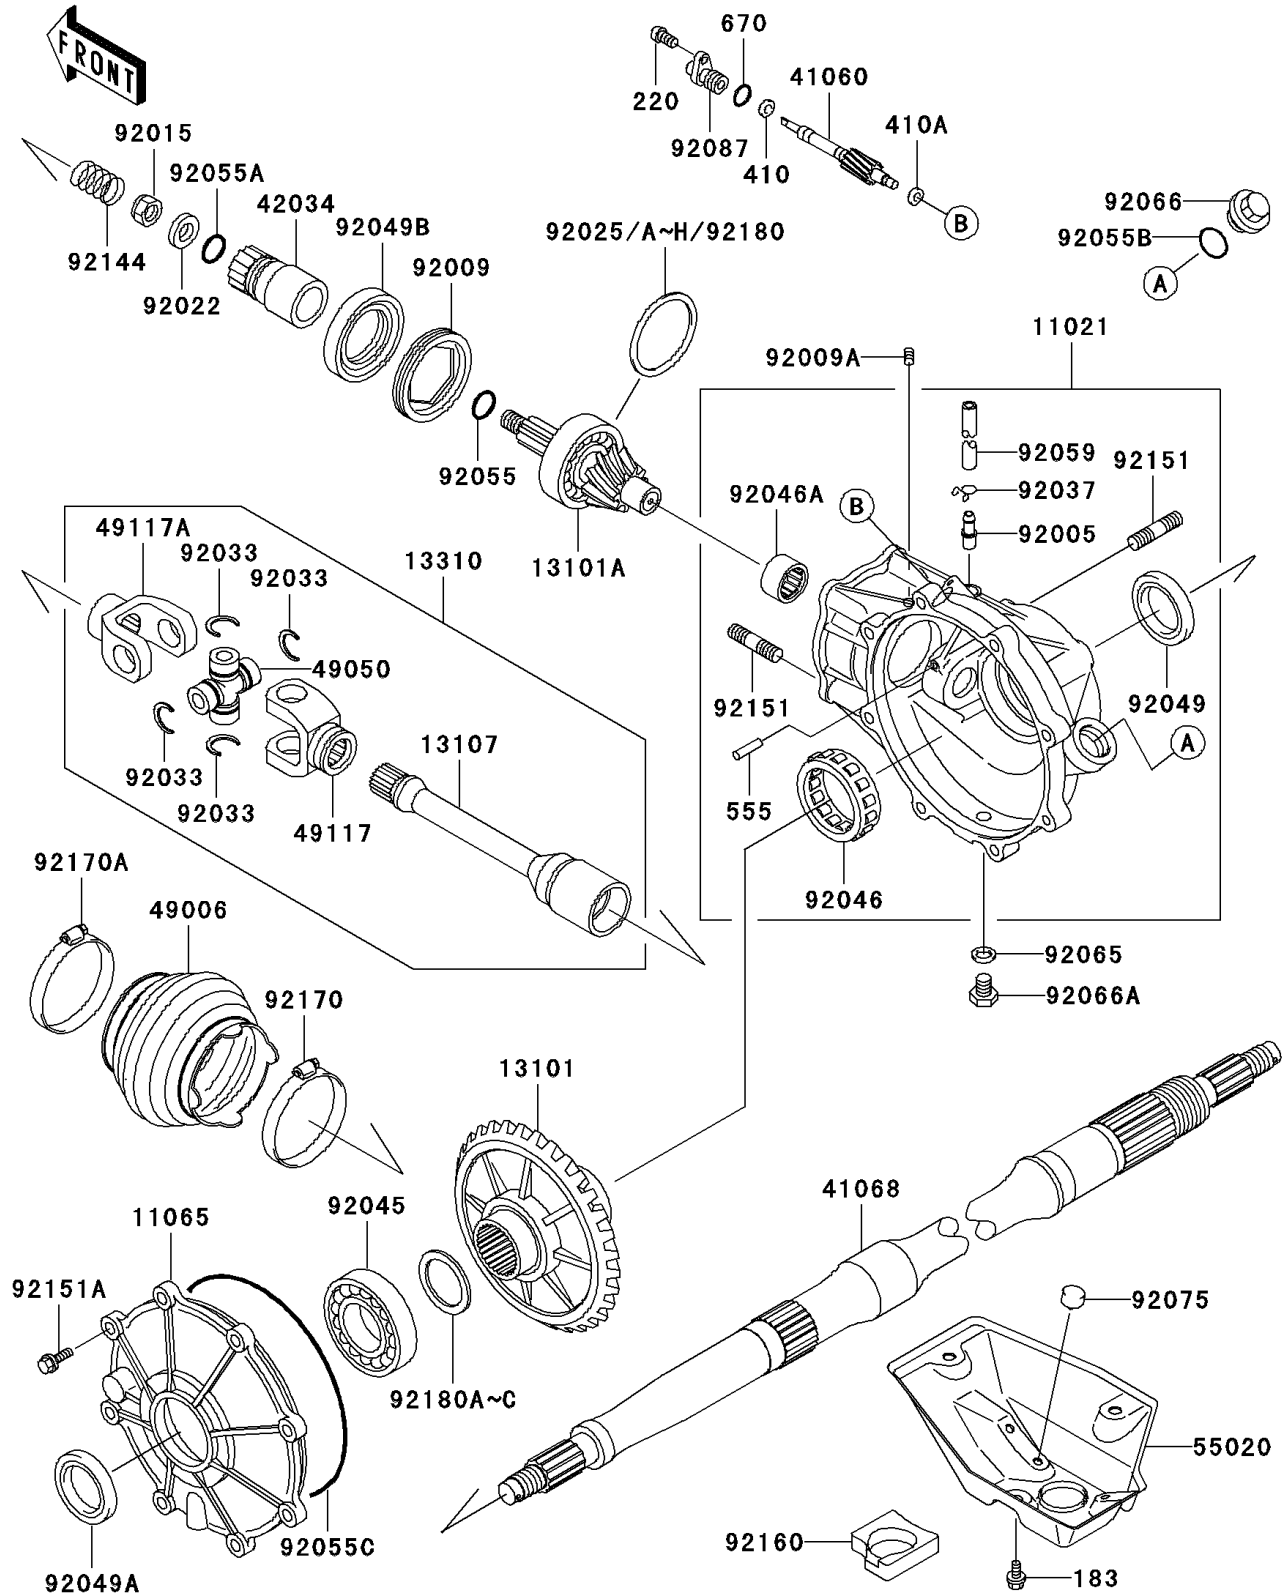

1999 Prairie 300 4X4

PARTS DIAGRAM

Drive Shaft(Rear)

E3134B

1999 Prairie 300 4X4

PARTS LIST

Drive Shaft(Rear)

ITEM NAME

PART NUMBER

QUANTITY
