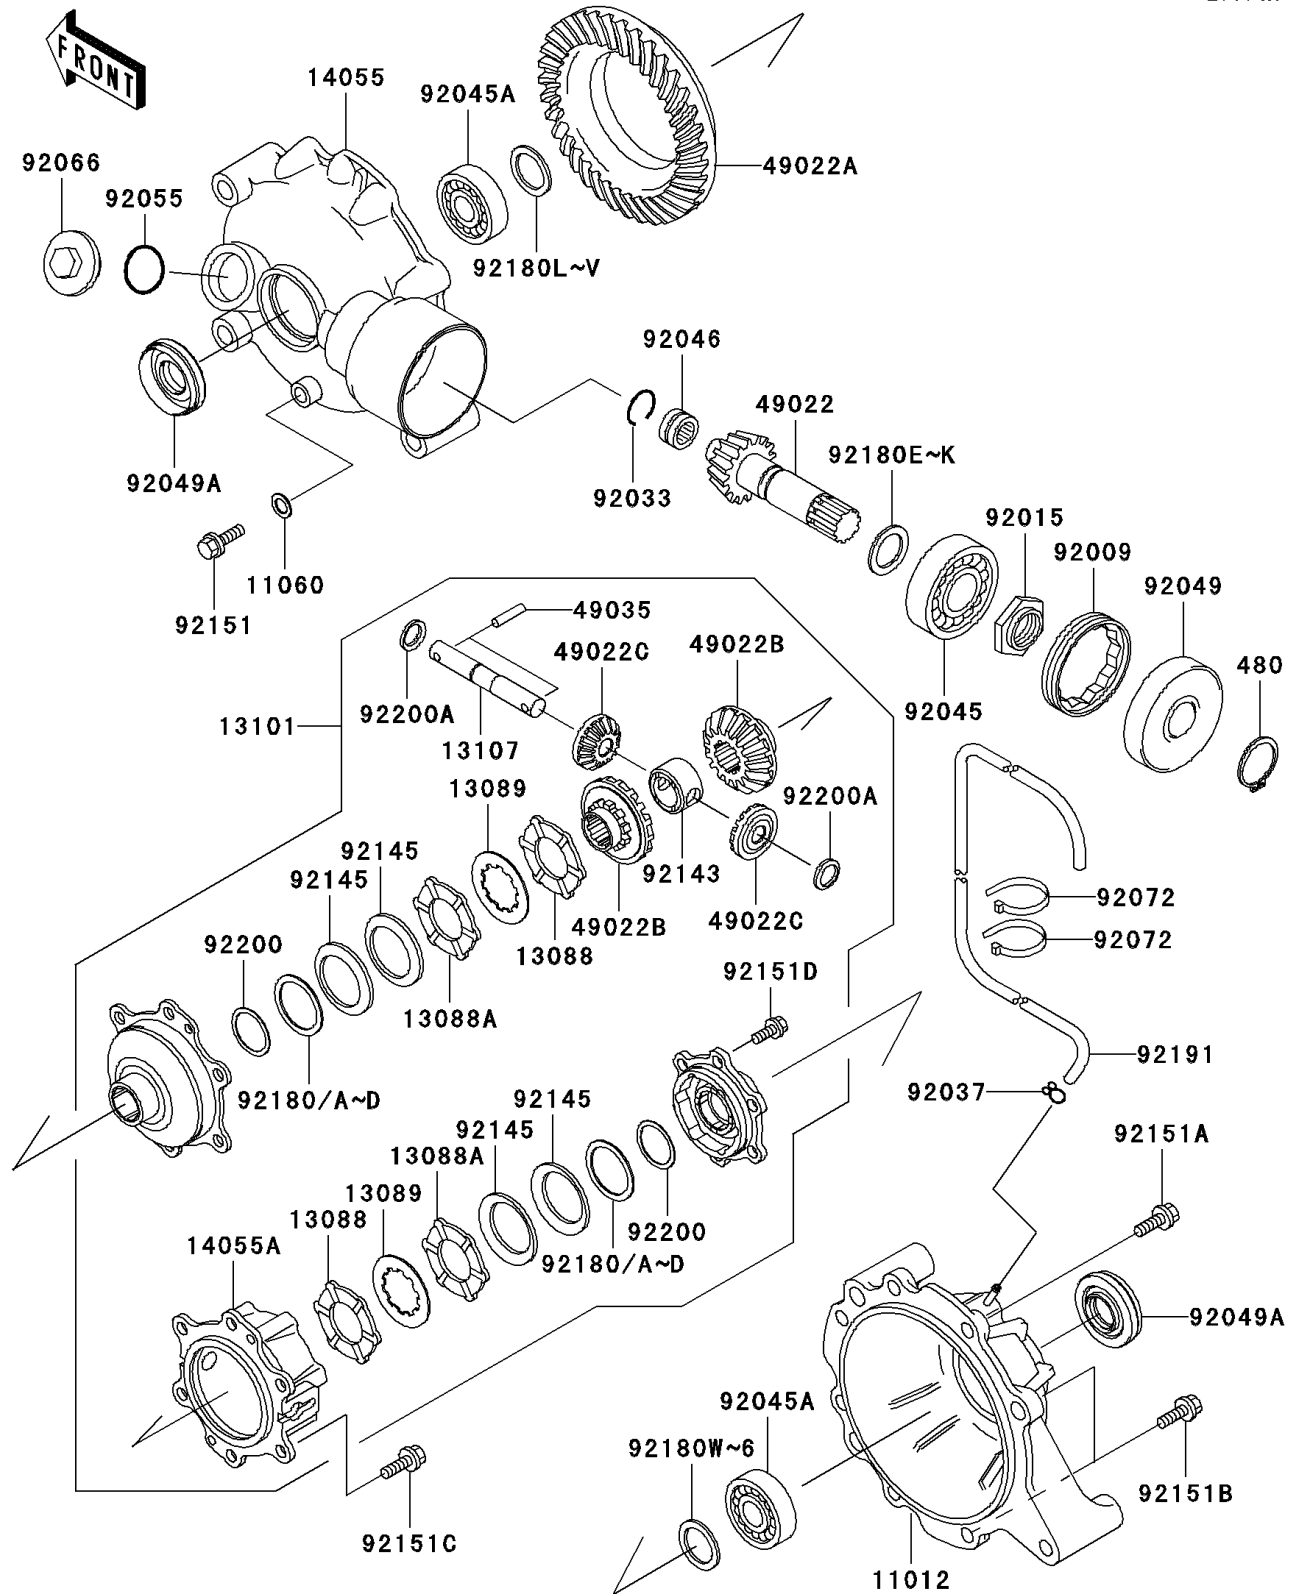

1999 Prairie 300 4X4

PARTS DIAGRAM

Drive Shaft(Differential)

E3134A

1999 Prairie 300 4X4

PARTS LIST

Drive Shaft(Differential)

ITEM NAME

PART NUMBER

QUANTITY
