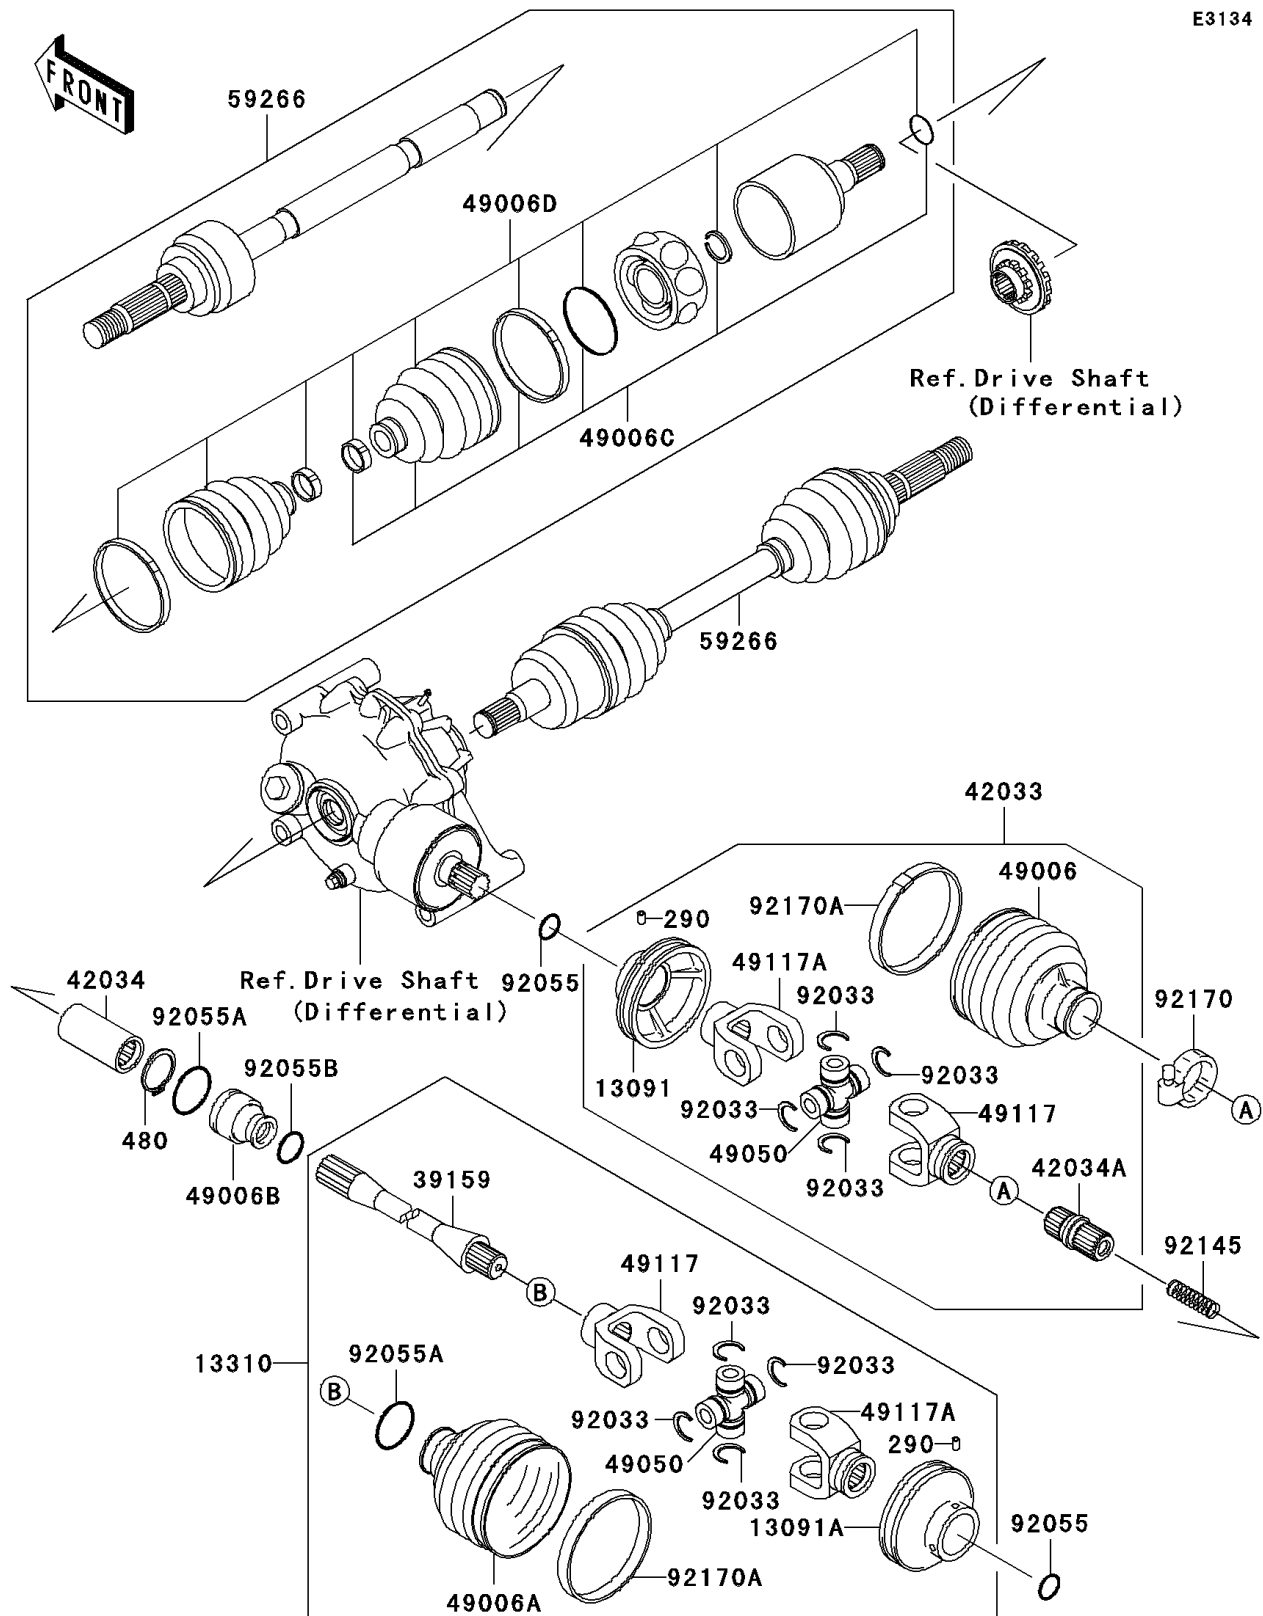

1999 Prairie 300 4X4

PARTS DIAGRAM

Drive Shaft(Front)

1999 Prairie 300 4X4

PARTS LIST

Drive Shaft(Front)

ITEM NAME

PART NUMBER

QUANTITY
