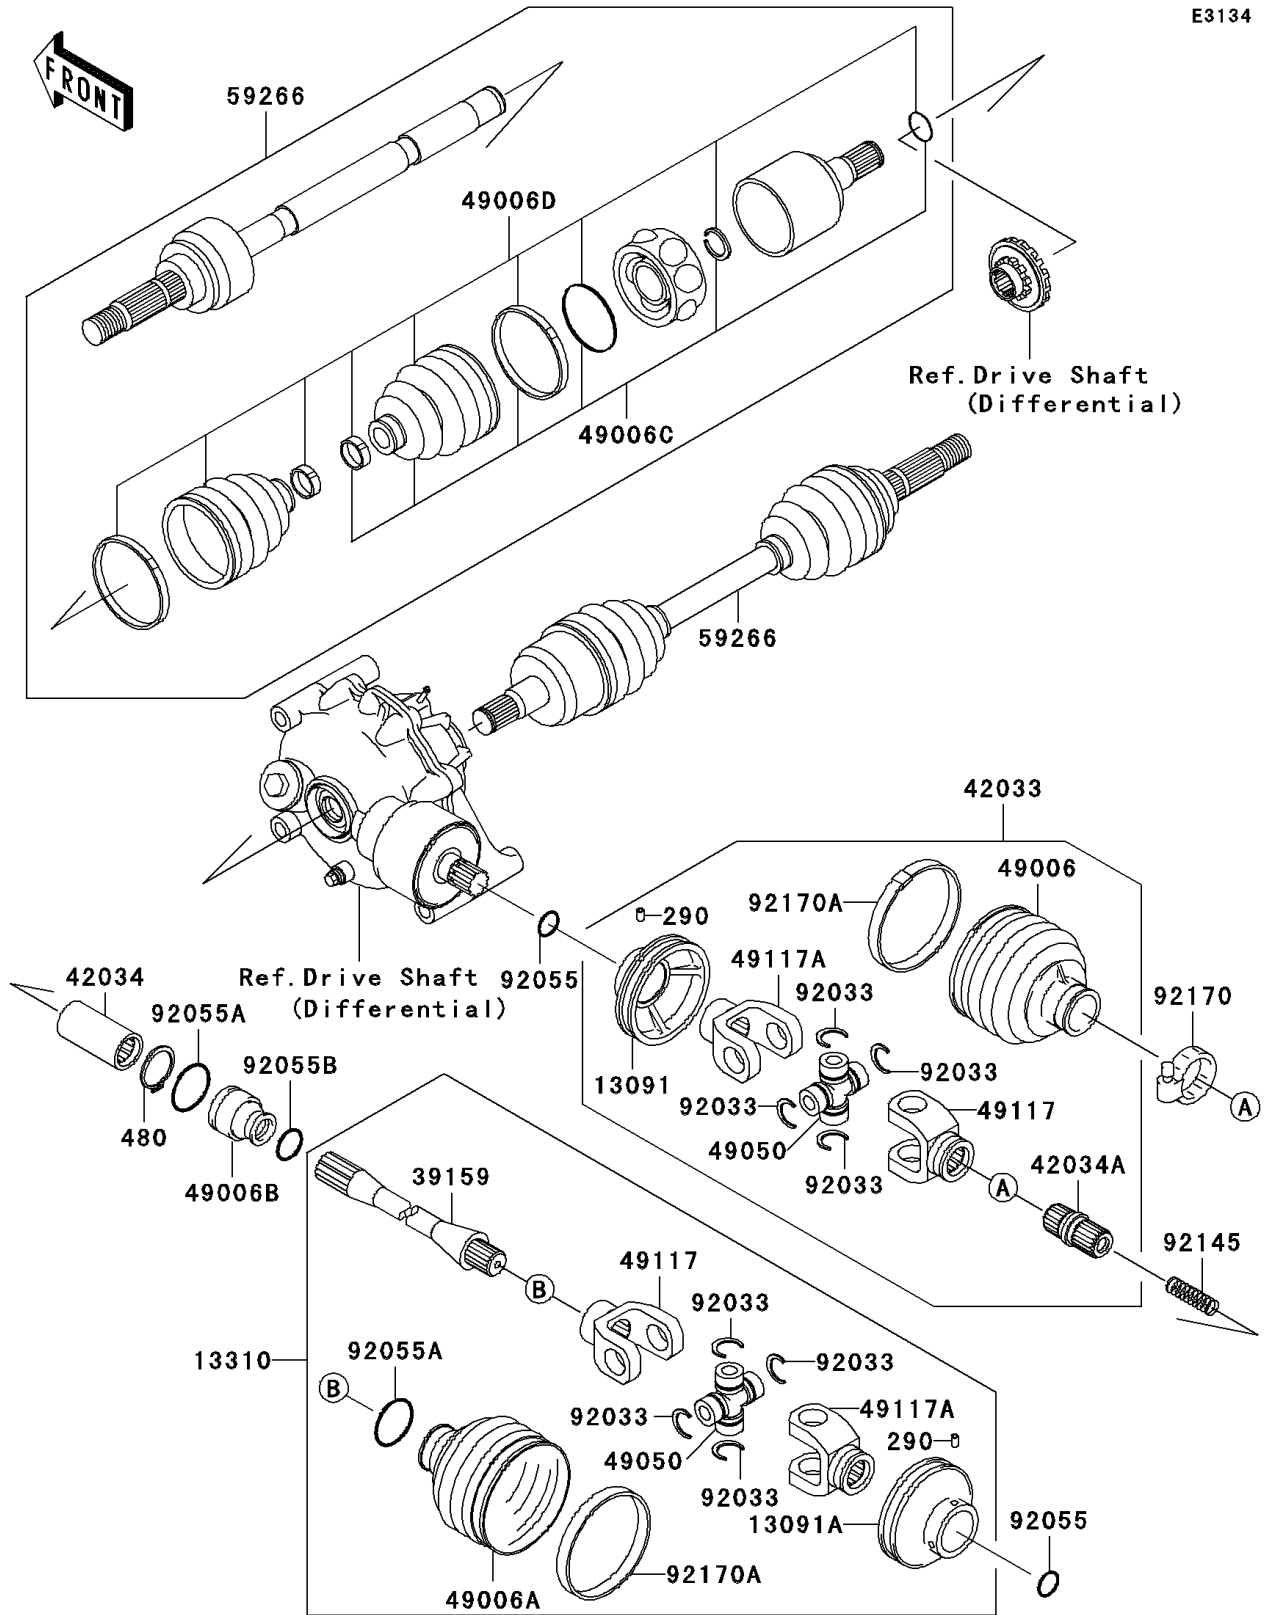

2001 Prairie 300 4X4

PARTS DIAGRAM

Drive Shaft(Front)

2001 Prairie 300 4X4

PARTS LIST

Drive Shaft(Front)

ITEM NAME

PART NUMBER

QUANTITY
