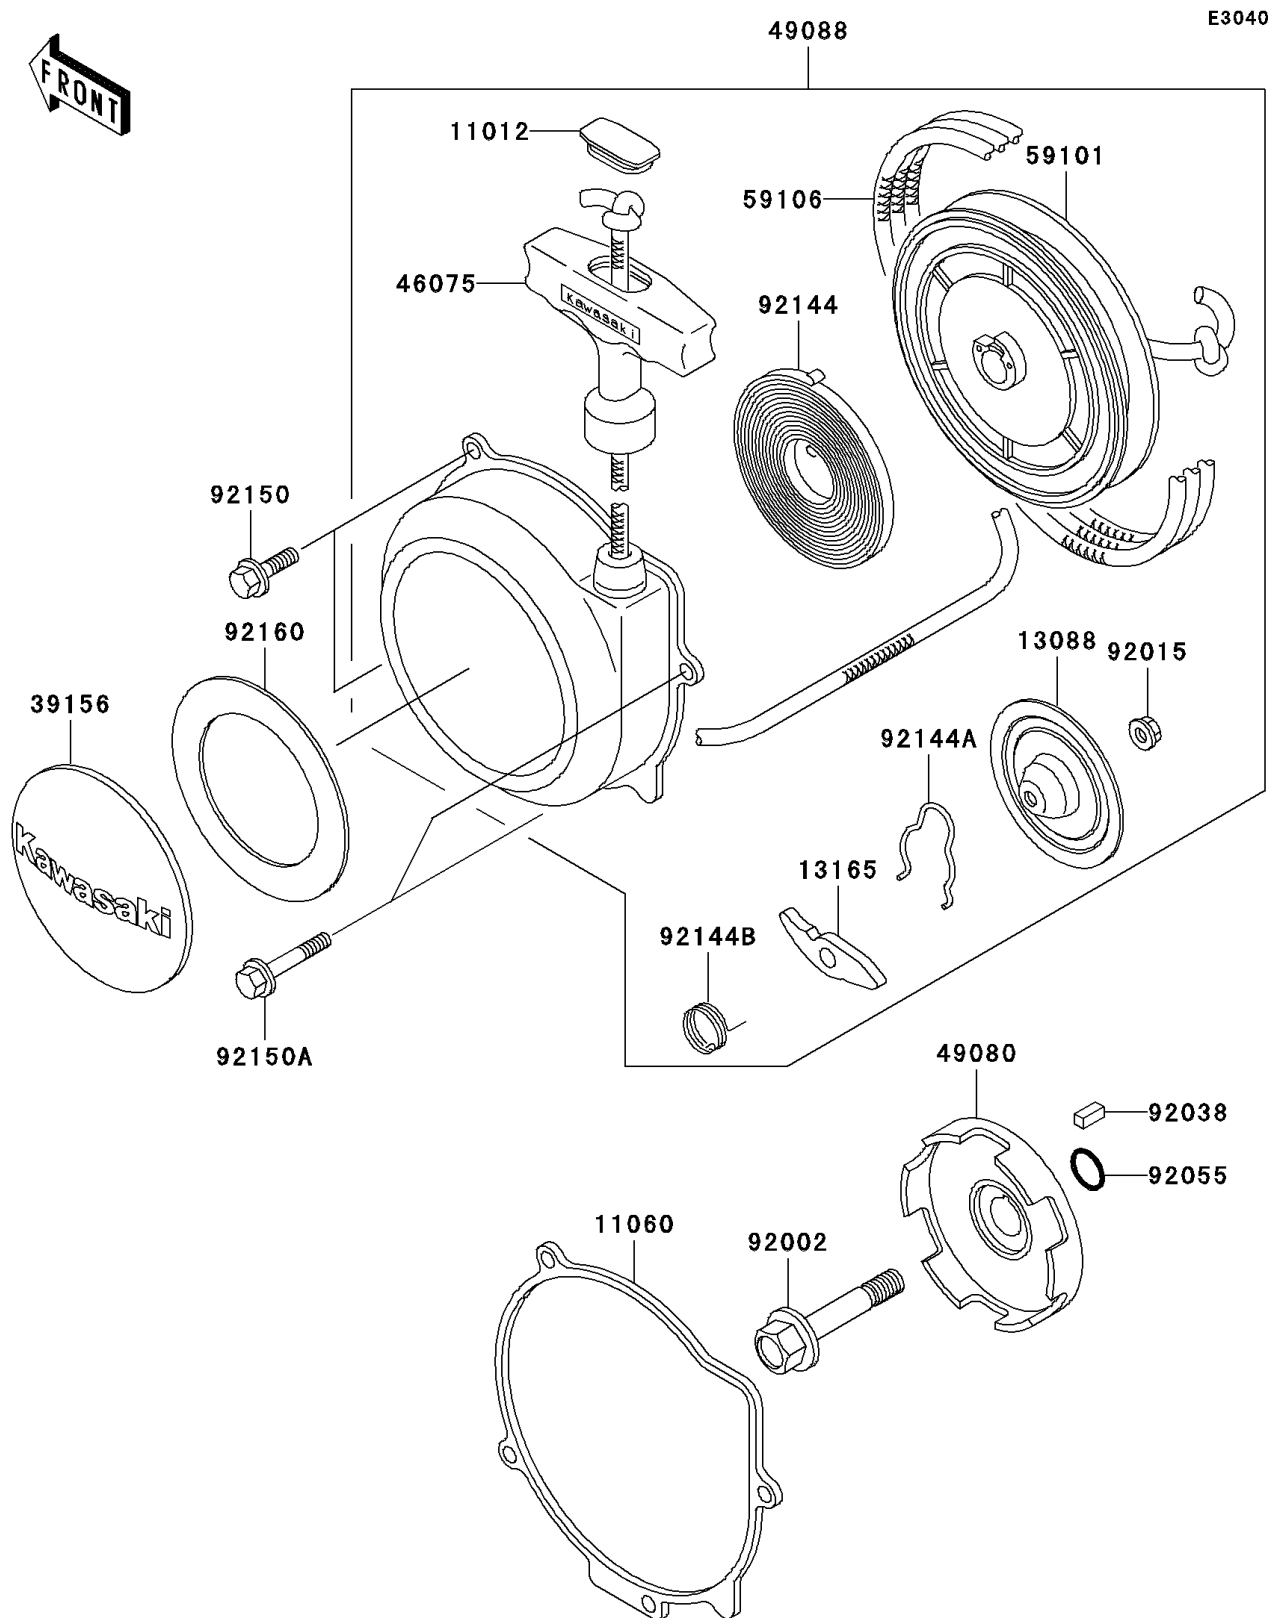

2001 Prairie 300 4X4

PARTS DIAGRAM

Recoil Starter

2001 Prairie 300 4X4

PARTS LIST

Recoil Starter

ITEM NAME

PART NUMBER

QUANTITY
