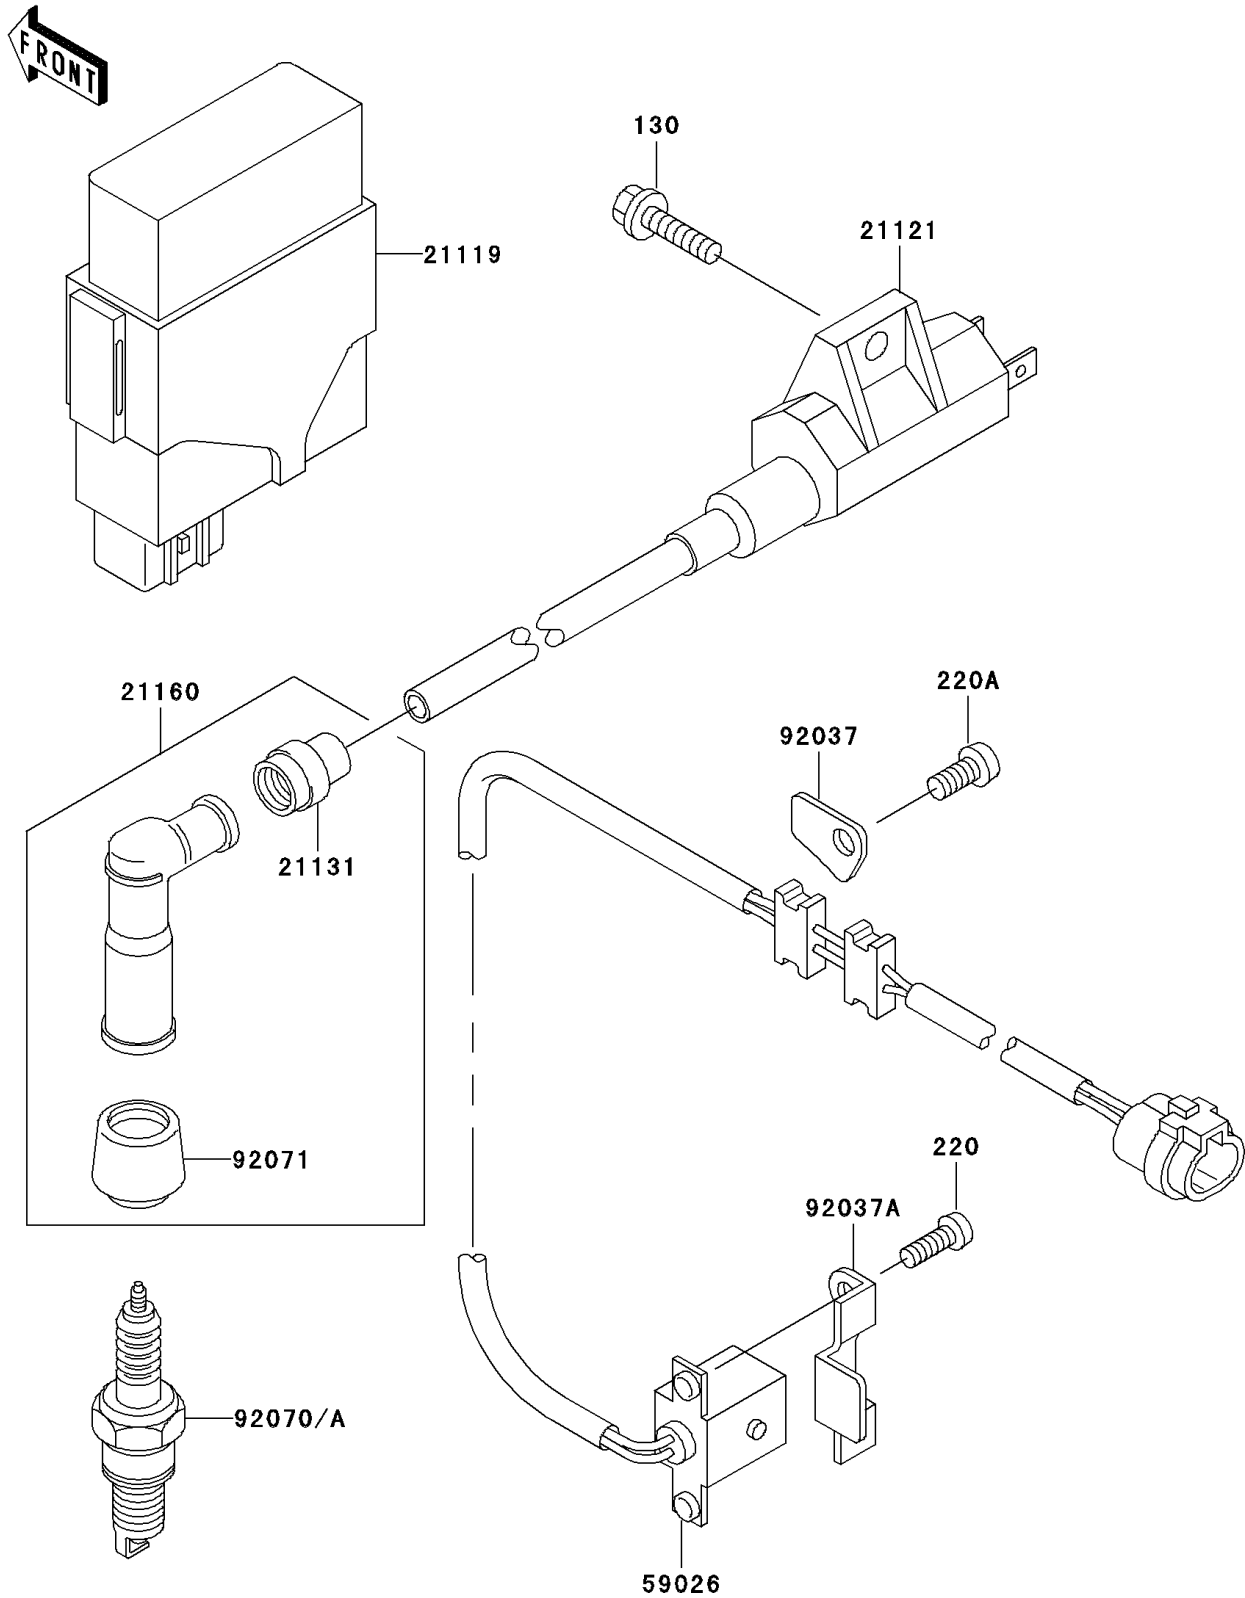

2002 Prairie 300 4X4

PARTS DIAGRAM

Ignition System

E1830

2002 Prairie 300 4X4

PARTS LIST

Ignition System

ITEM NAME

PART NUMBER

QUANTITY
