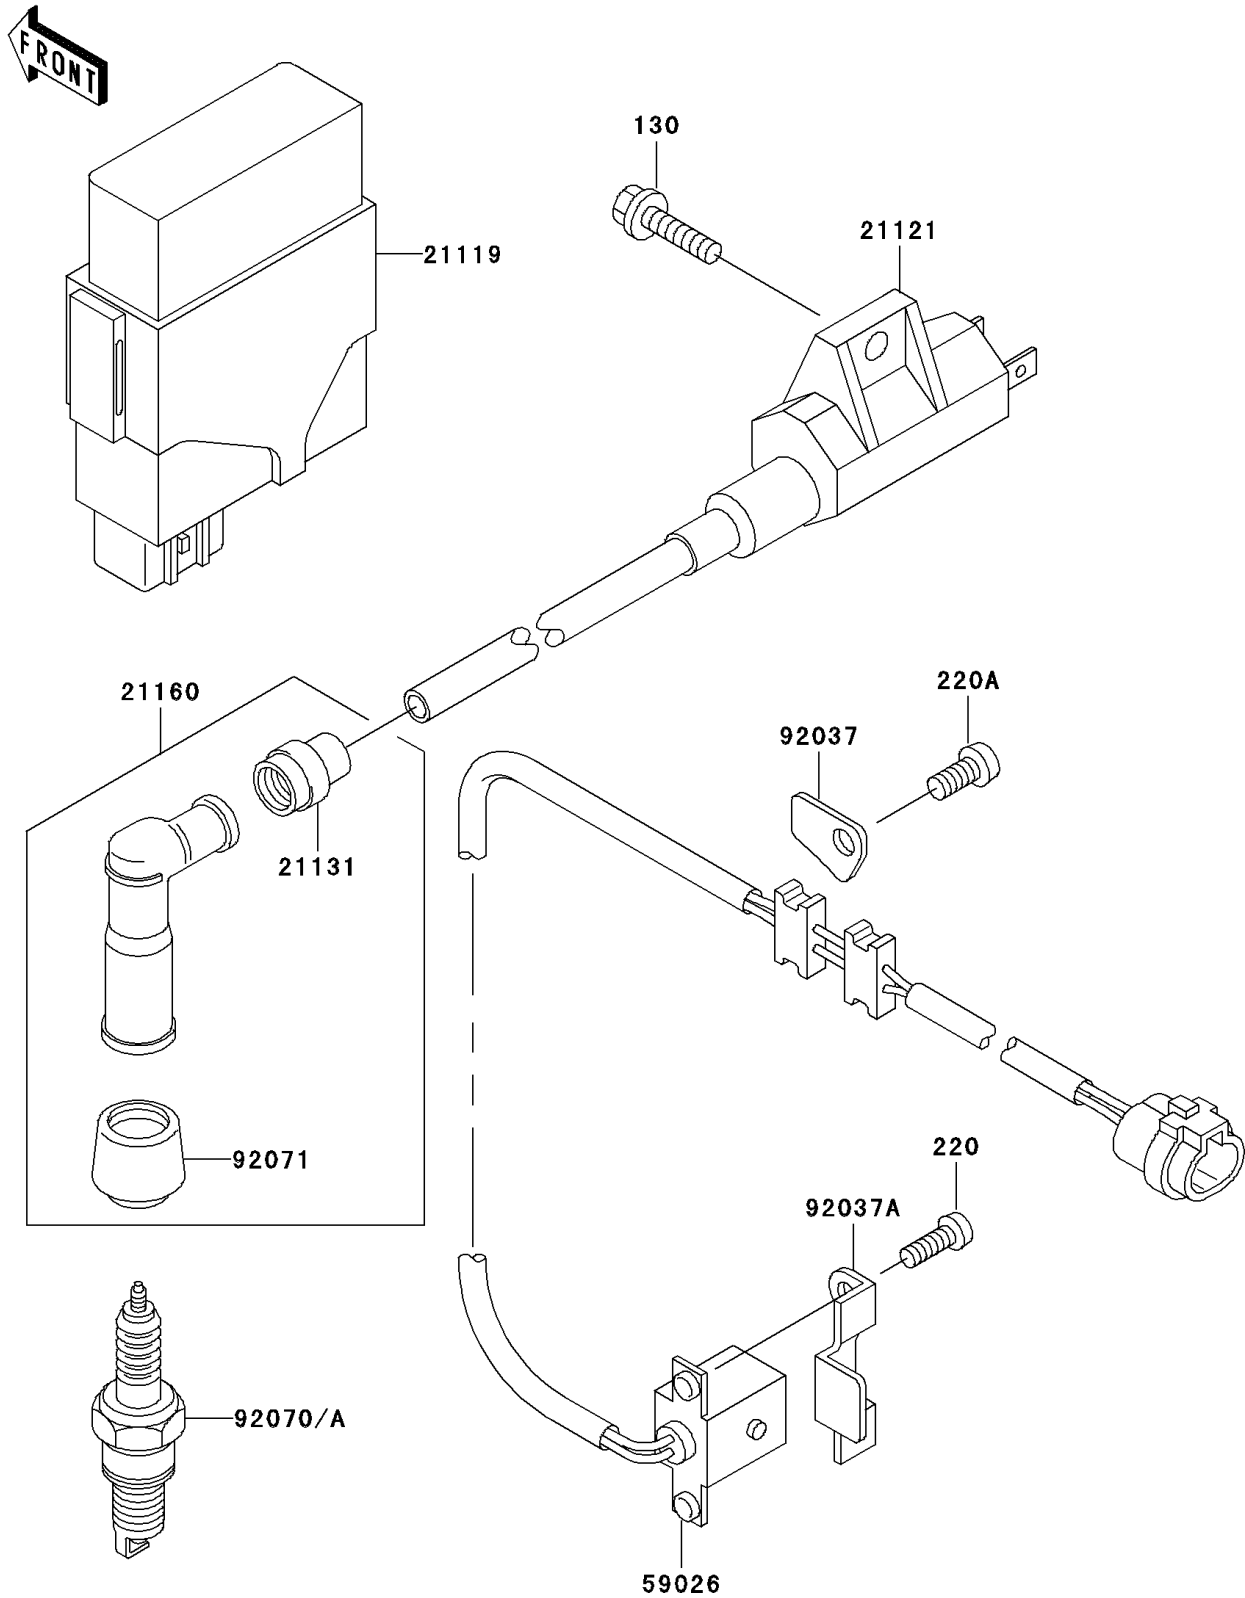

2001 Prairie 300 4X4

PARTS DIAGRAM

Ignition System

E1830

2001 Prairie 300 4X4

PARTS LIST

Ignition System

ITEM NAME

PART NUMBER

QUANTITY
