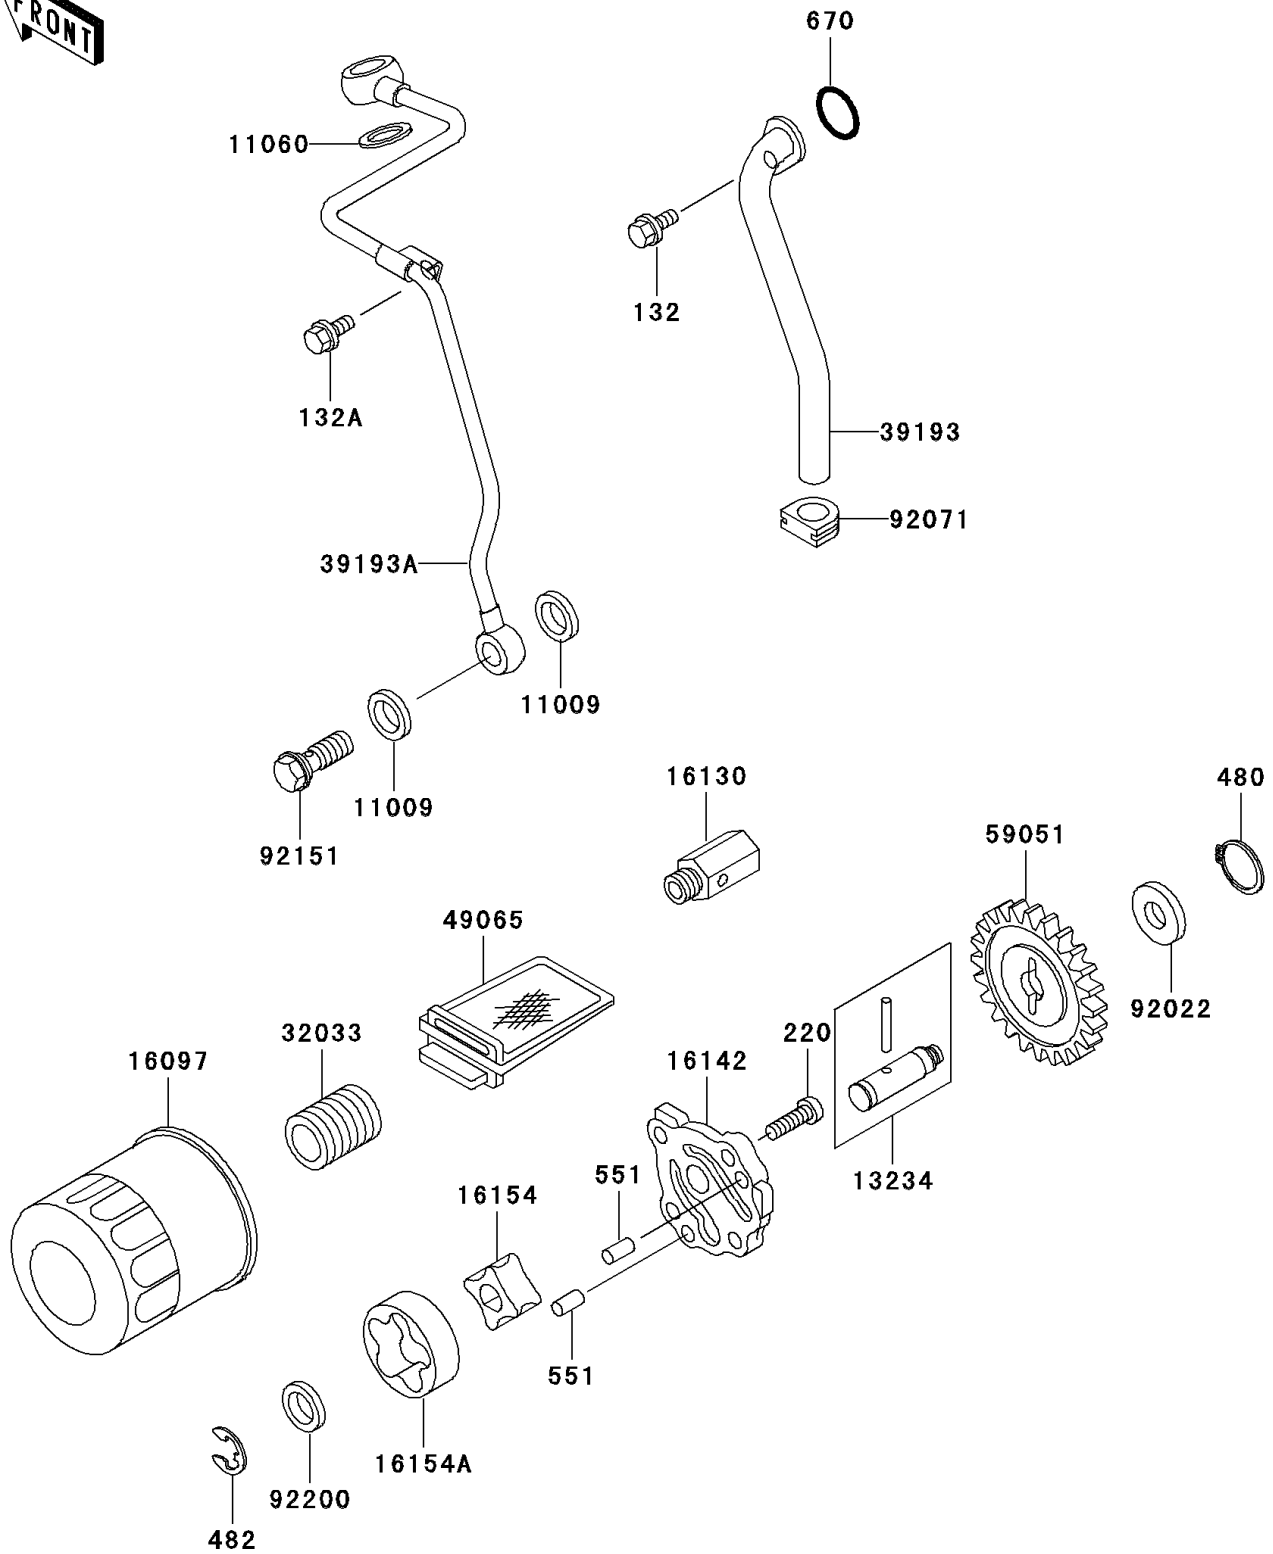

2002 Prairie 300 4X4

PARTS DIAGRAM

Oil Pump/Oil Filter

E1710

2002 Prairie 300 4X4

PARTS LIST

Oil Pump/Oil Filter

ITEM NAME

PART NUMBER

QUANTITY
