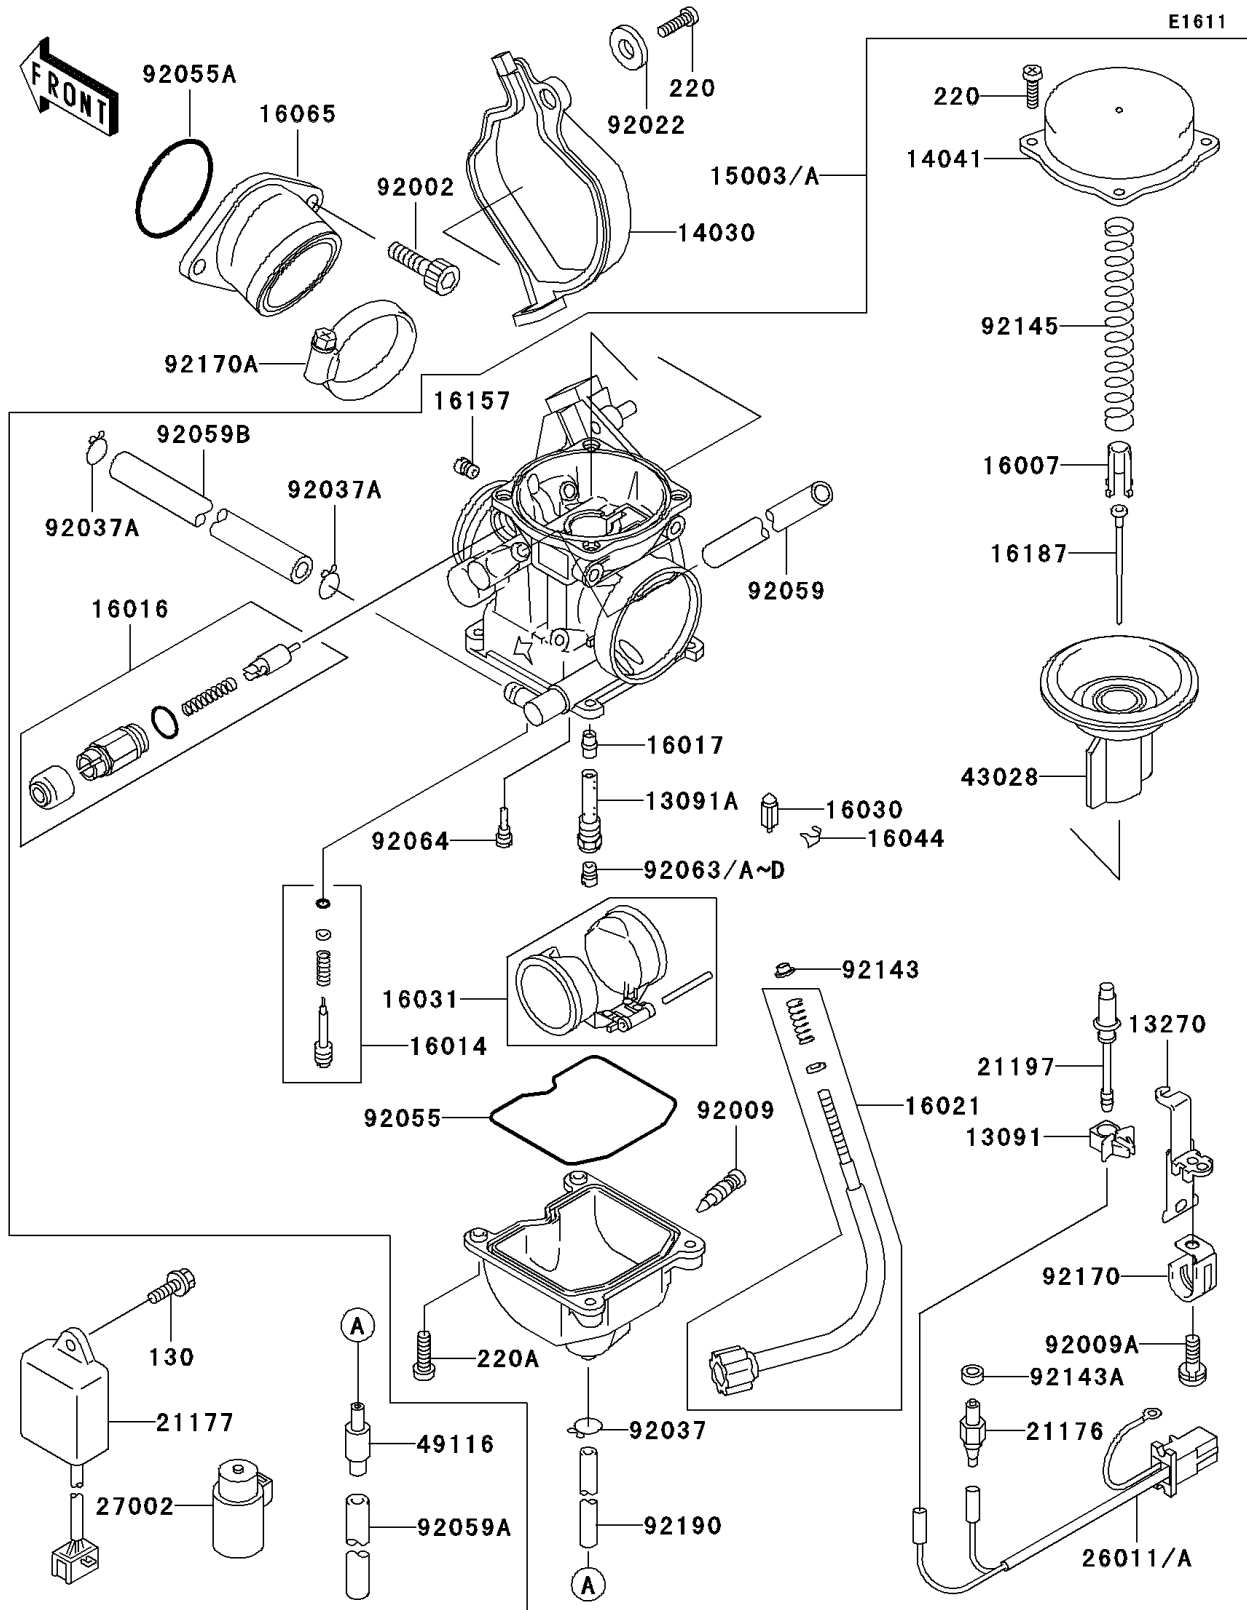

1999 Prairie 300 4X4

PARTS DIAGRAM

Carburetor

Kawasaki

Let the Good Times Roll®

1999 Prairie 300 4X4

PARTS LIST

Carburetor

ITEM NAME

PART NUMBER

QUANTITY
