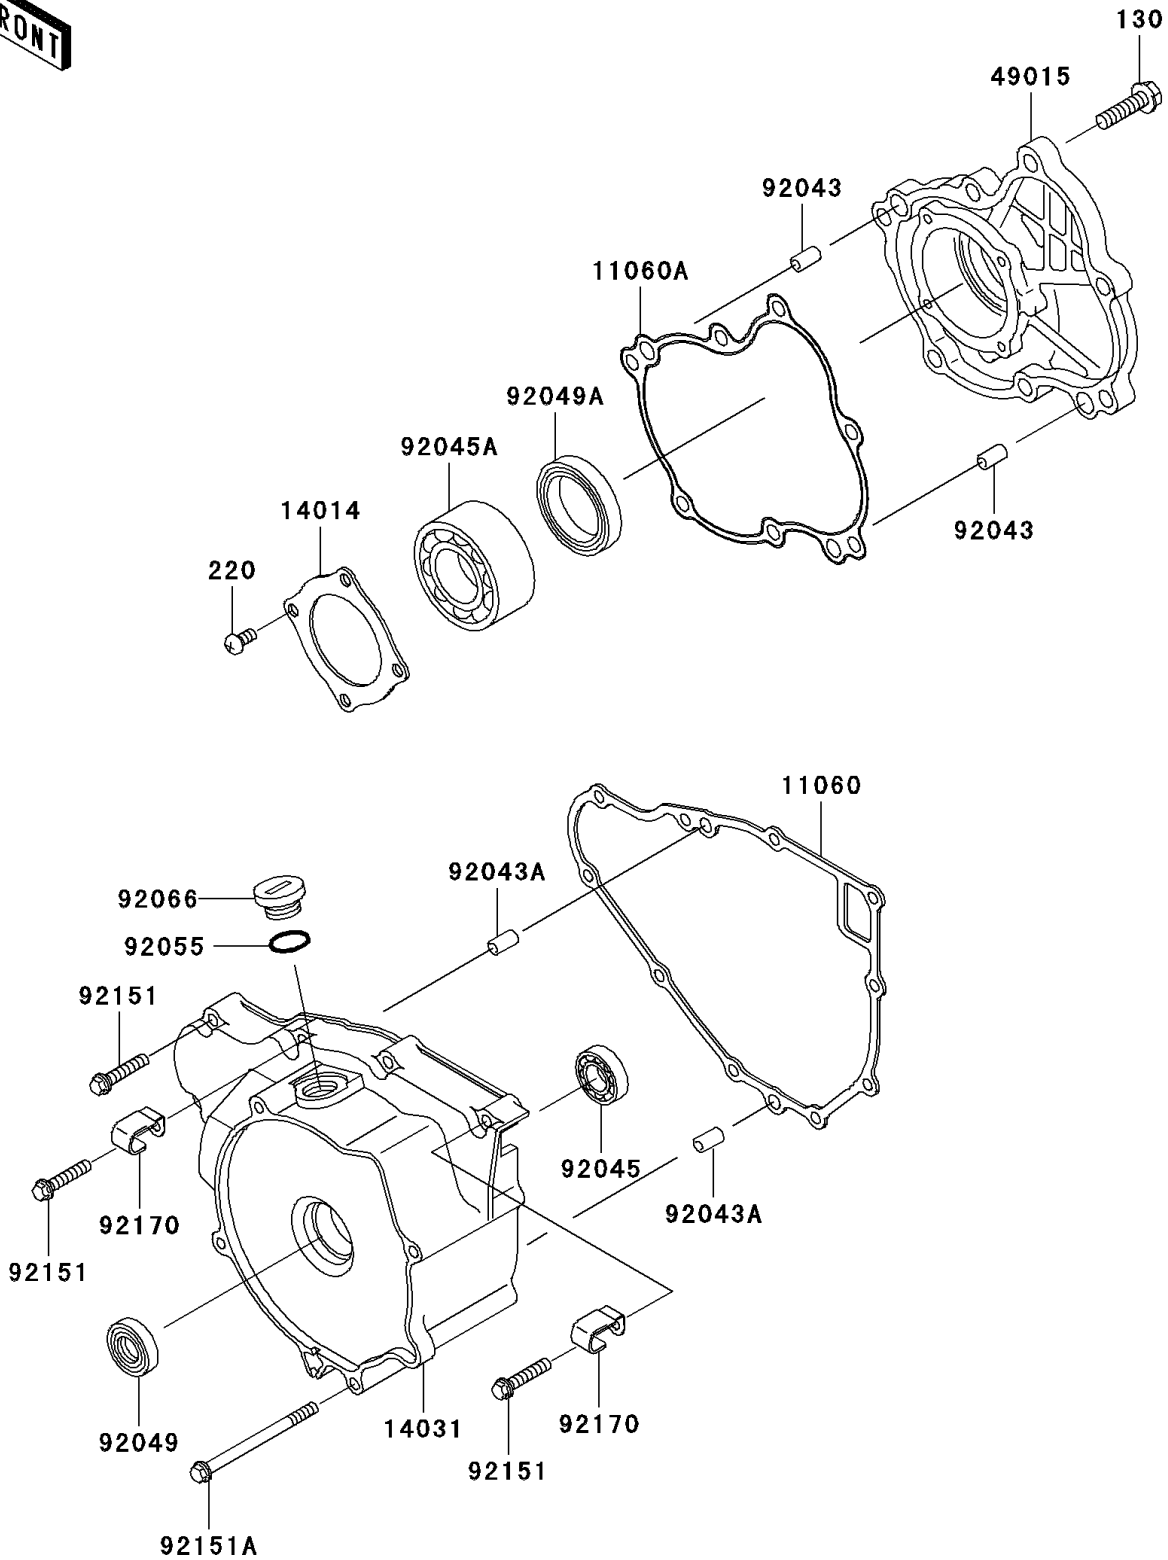

2001 Prairie 300 4X4

PARTS DIAGRAM

Engine Cover(s)

E1431

2001 Prairie 300 4X4

PARTS LIST

Engine Cover(s)

ITEM NAME

PART NUMBER

QUANTITY
