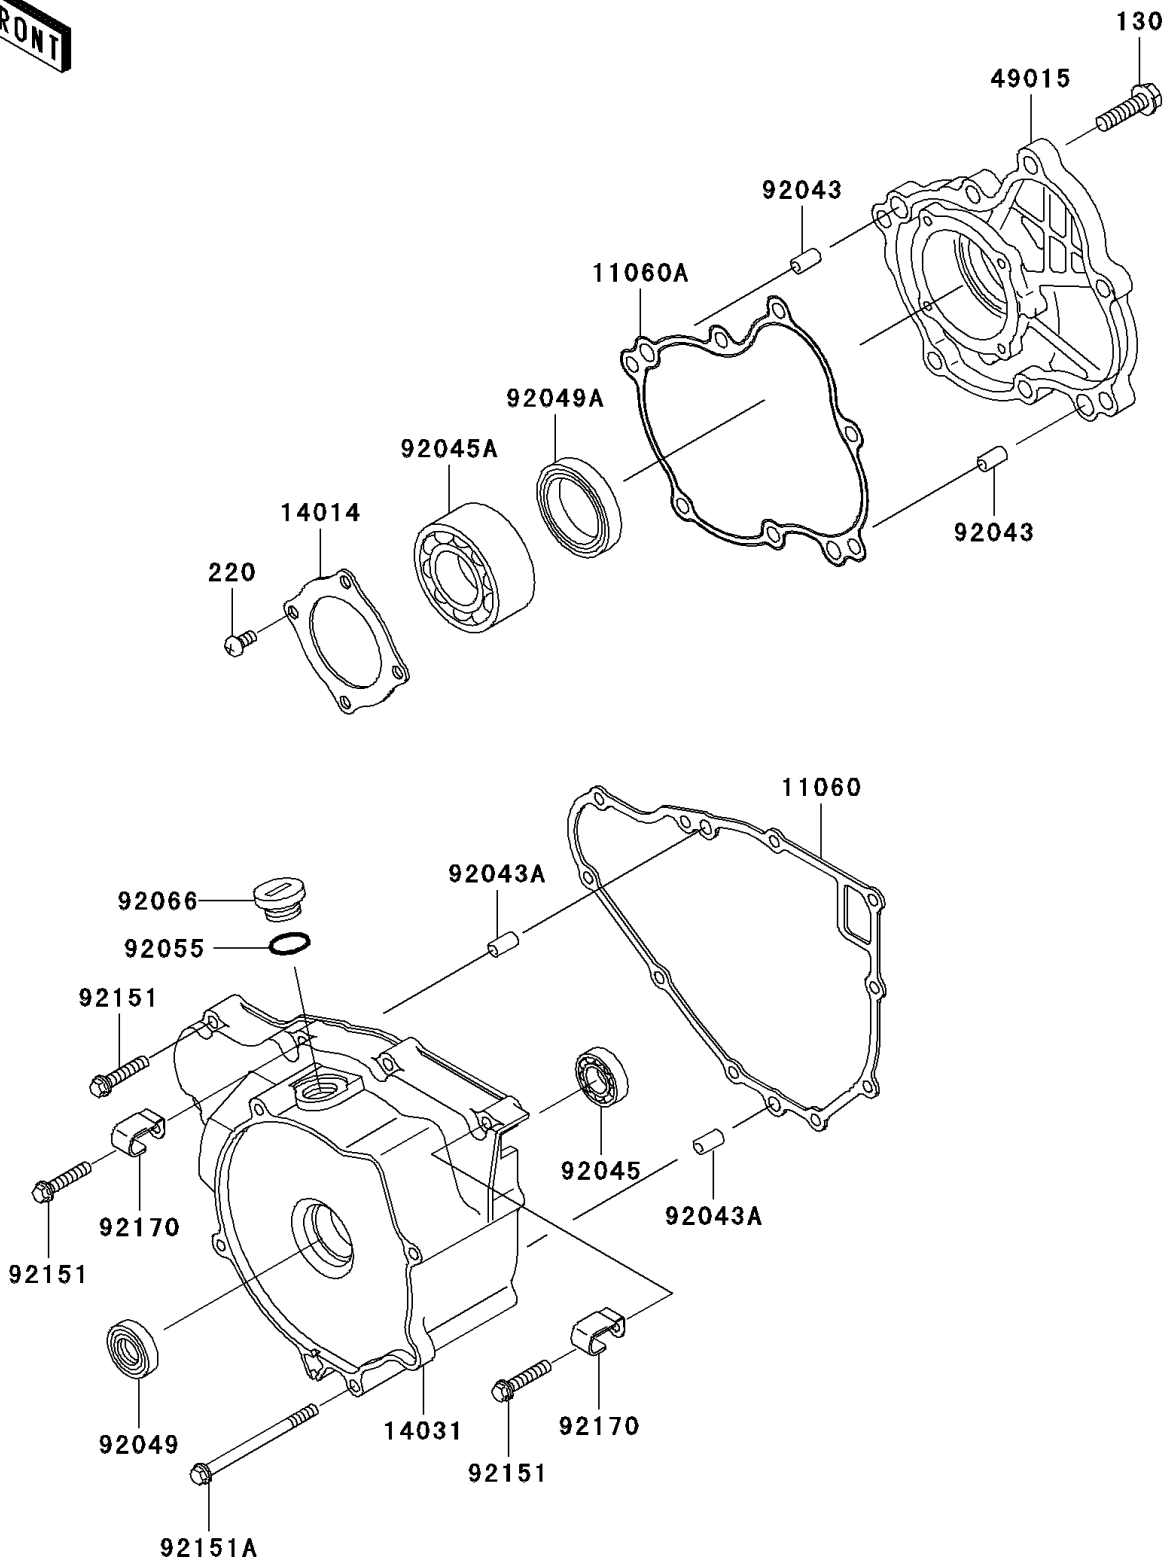

# 2002 Prairie 300 4X4

## PARTS DIAGRAM

### Engine Cover(s)

E1431

## PARTS LIST

Engine Cover(s)

**ITEM NAME**

**PART NUMBER**

**QUANTITY**

---