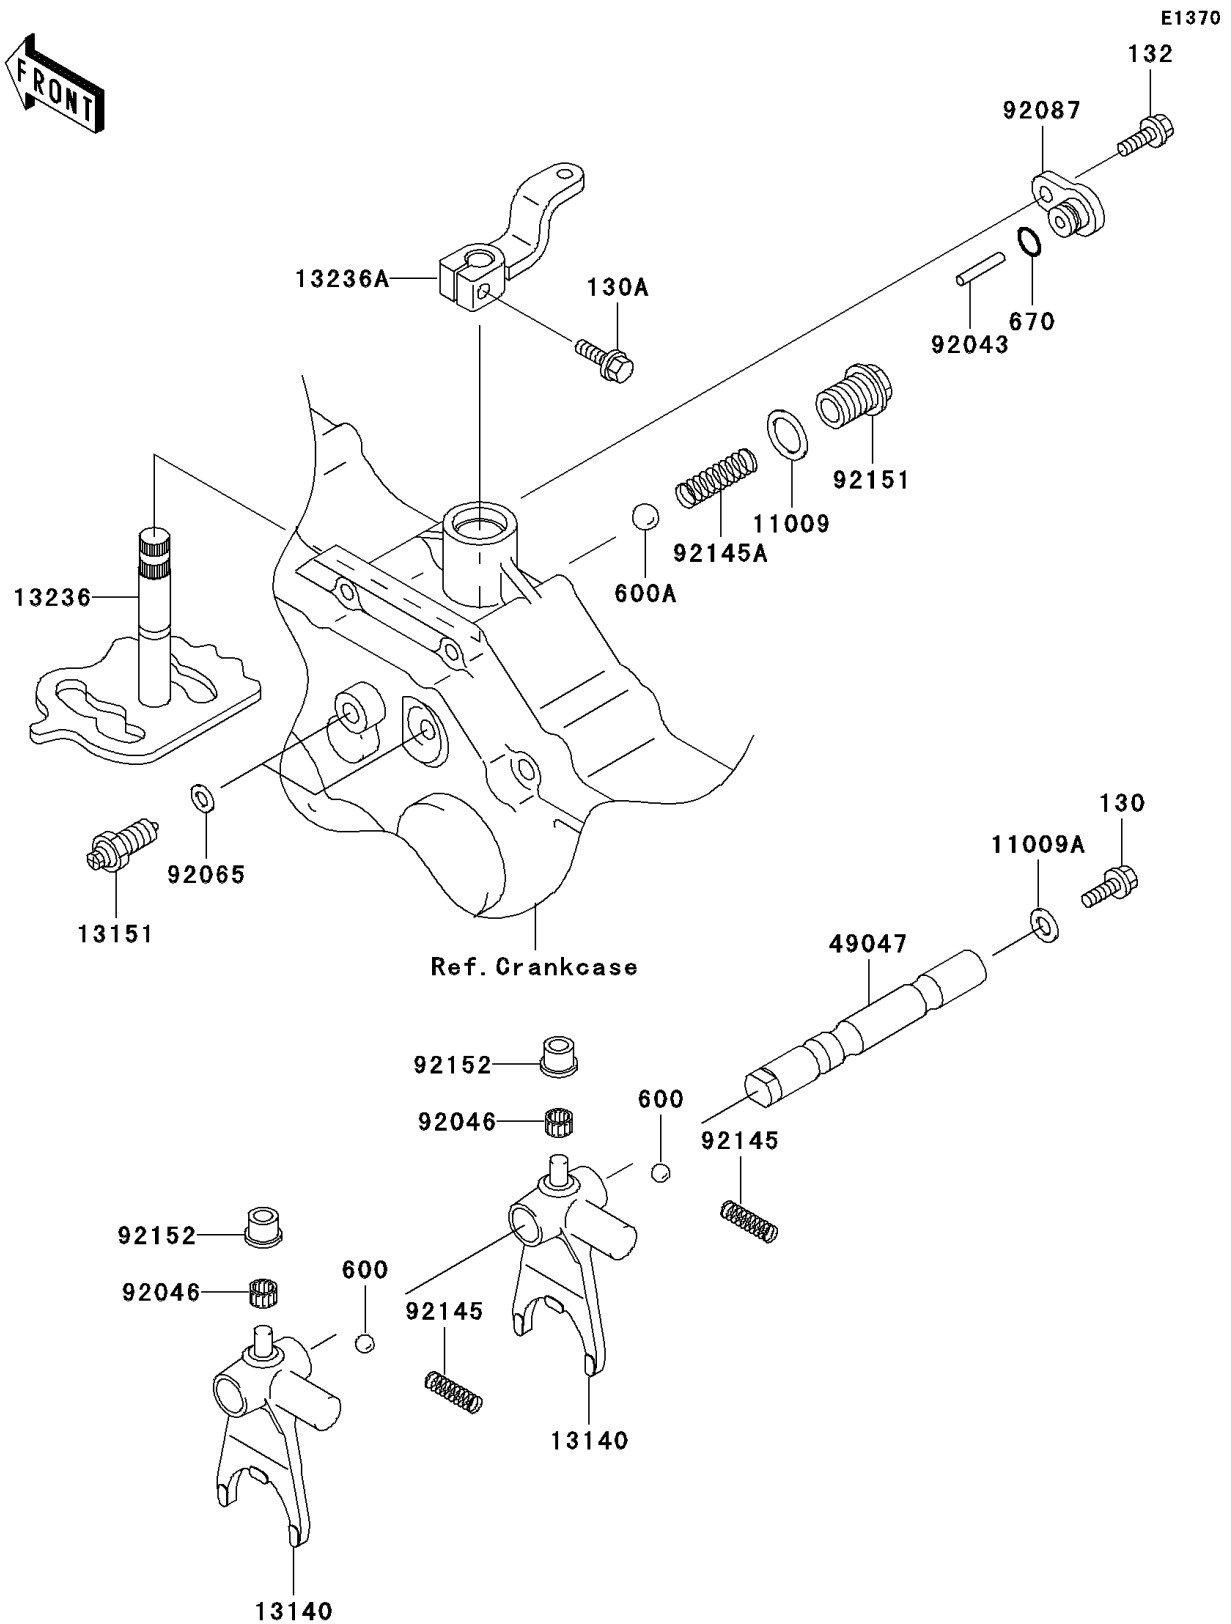

2001 Prairie 300 4X4

PARTS DIAGRAM

Gear Change Mechanism

2001 Prairie 300 4X4

PARTS LIST

Gear Change Mechanism

ITEM NAME

PART NUMBER

QUANTITY
