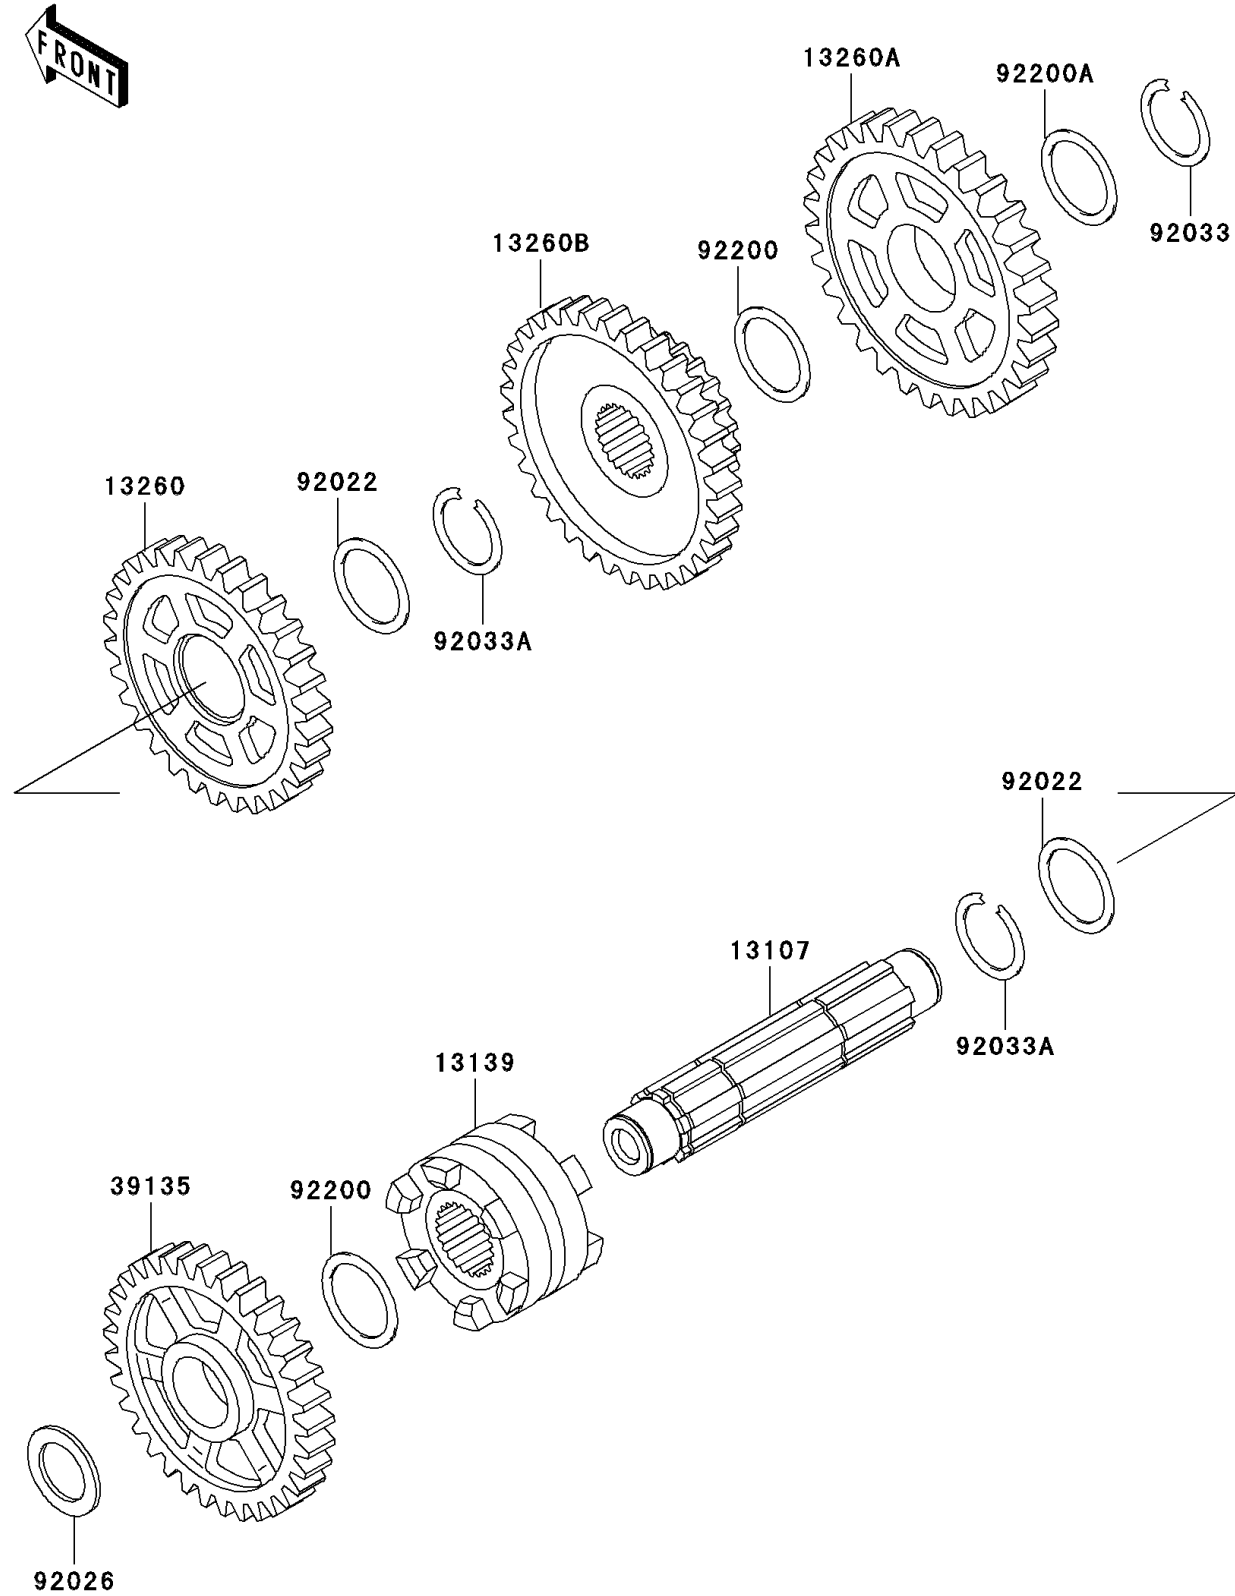

2002 Prairie 300 4X4

PARTS DIAGRAM

Gear Change Drum/Shift Fork(s)

E1362

2002 Prairie 300 4X4

PARTS LIST

Gear Change Drum/Shift Fork(s)

ITEM NAME

PART NUMBER

QUANTITY
