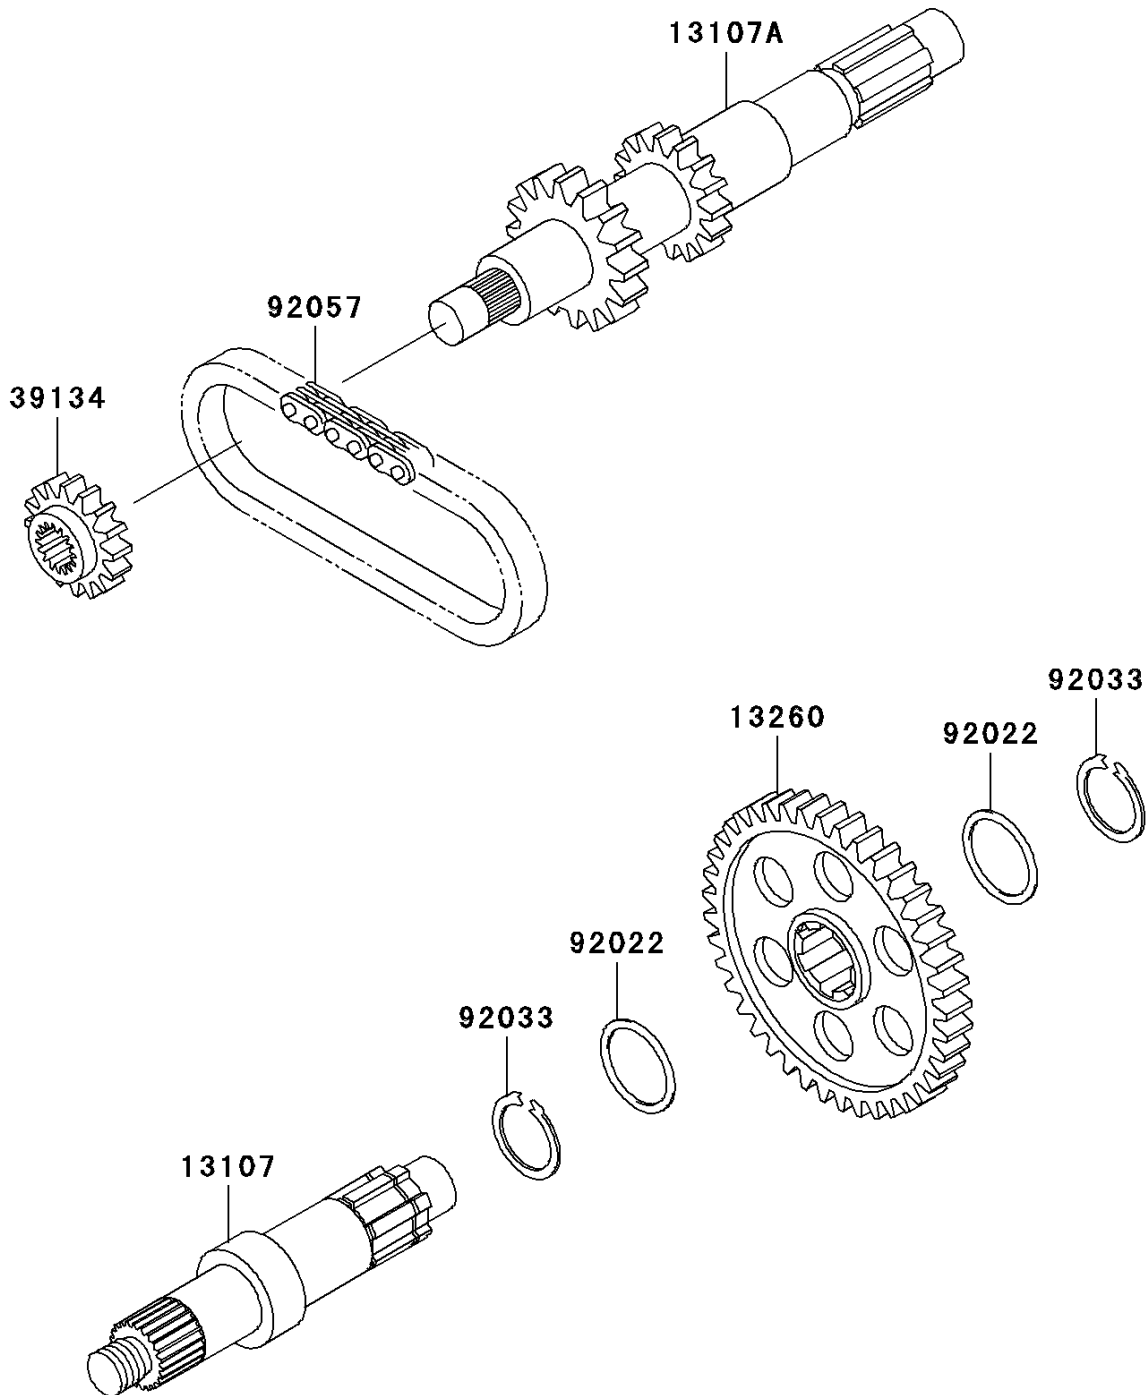

2002 Prairie 300 4X4

PARTS DIAGRAM

Transmission

E1361

2002 Prairie 300 4X4

PARTS LIST

Transmission

ITEM NAME

PART NUMBER

QUANTITY
