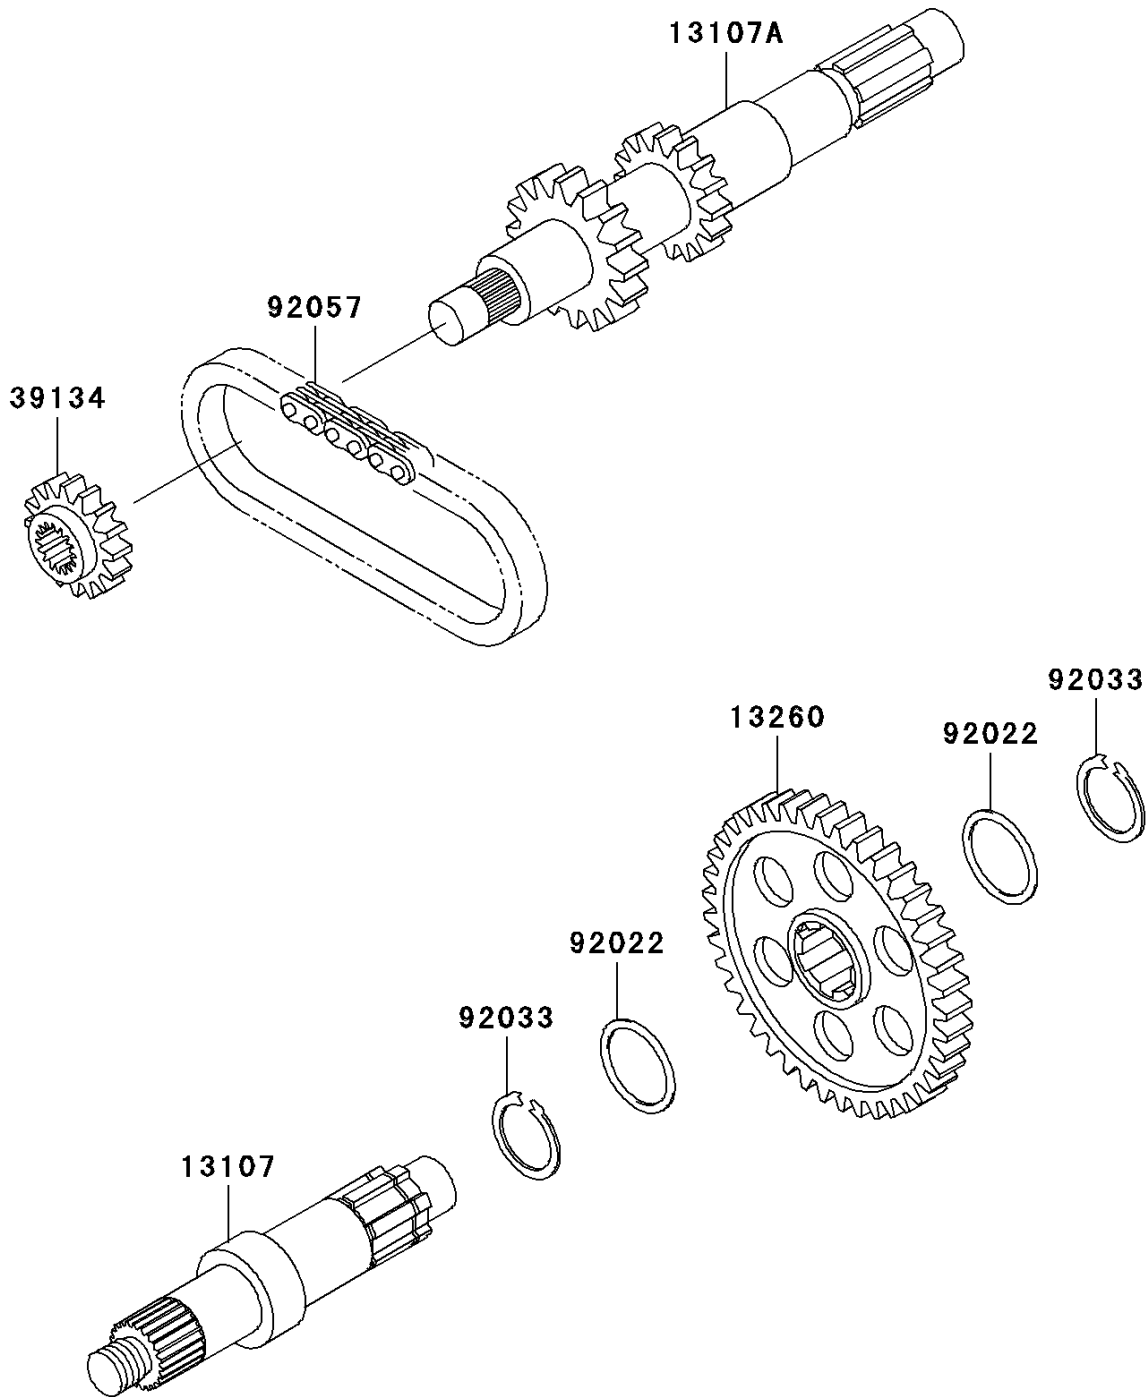

1999 Prairie 300 4X4

PARTS DIAGRAM

Transmission

E1361

1999 Prairie 300 4X4

PARTS LIST

Transmission

Kawasaki

Let the Good Times Roll®

ITEM NAME

PART NUMBER

QUANTITY
