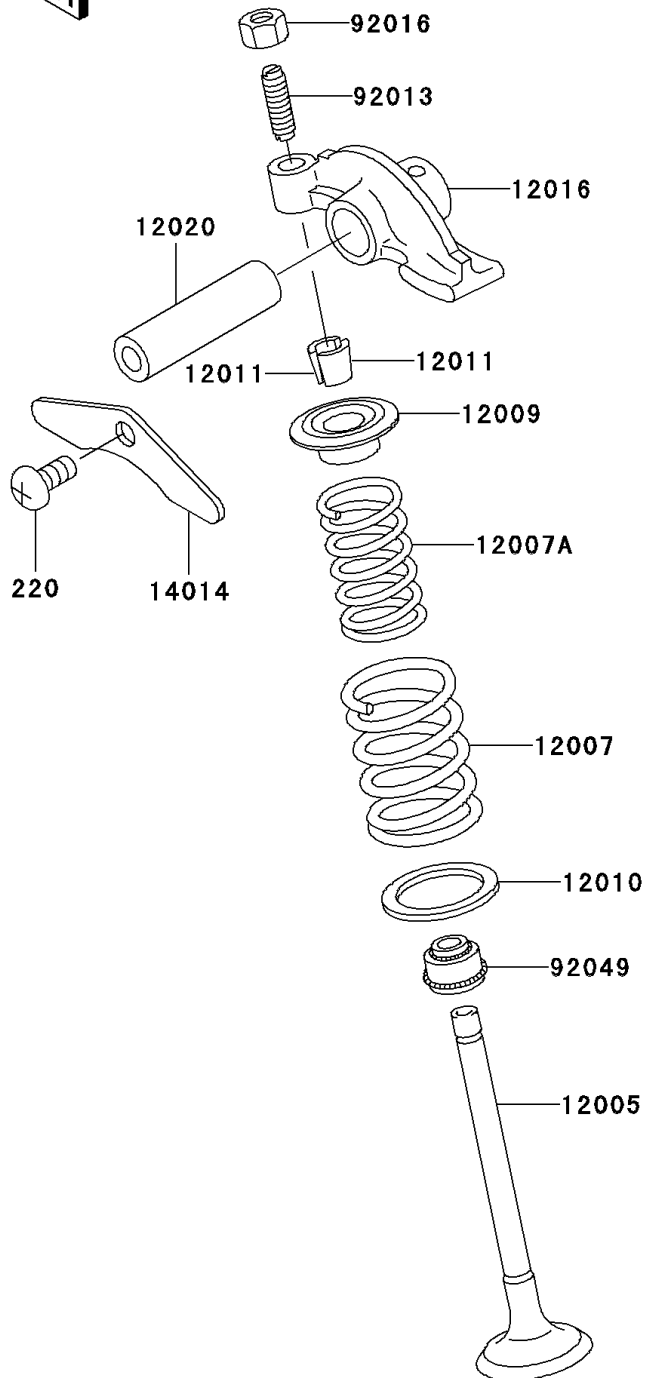

2002 Prairie 300 4X4

PARTS DIAGRAM

Valve(s)

E1210

2002 Prairie 300 4X4

PARTS LIST

Valve(s)

ITEM NAME

PART NUMBER

QUANTITY
