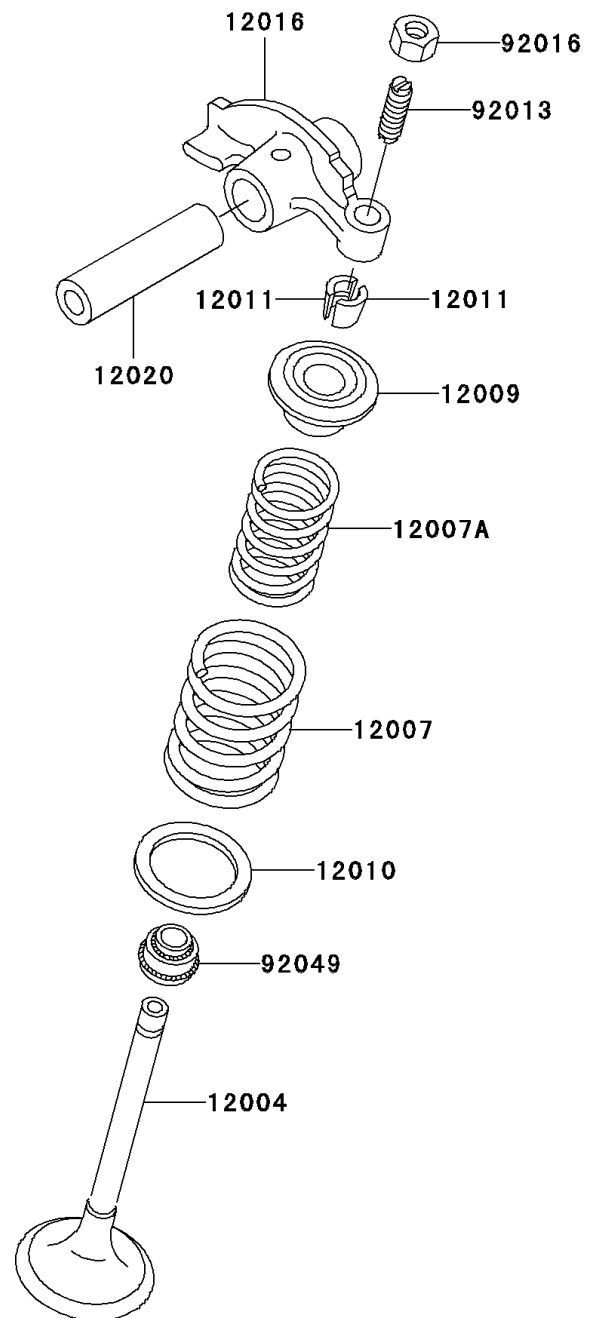

2002 Prairie 300 4X4

PARTS DIAGRAM

Valve(s)

E1210

2002 Prairie 300 4X4

PARTS LIST

Valve(s)

ITEM NAME

PART NUMBER

QUANTITY
