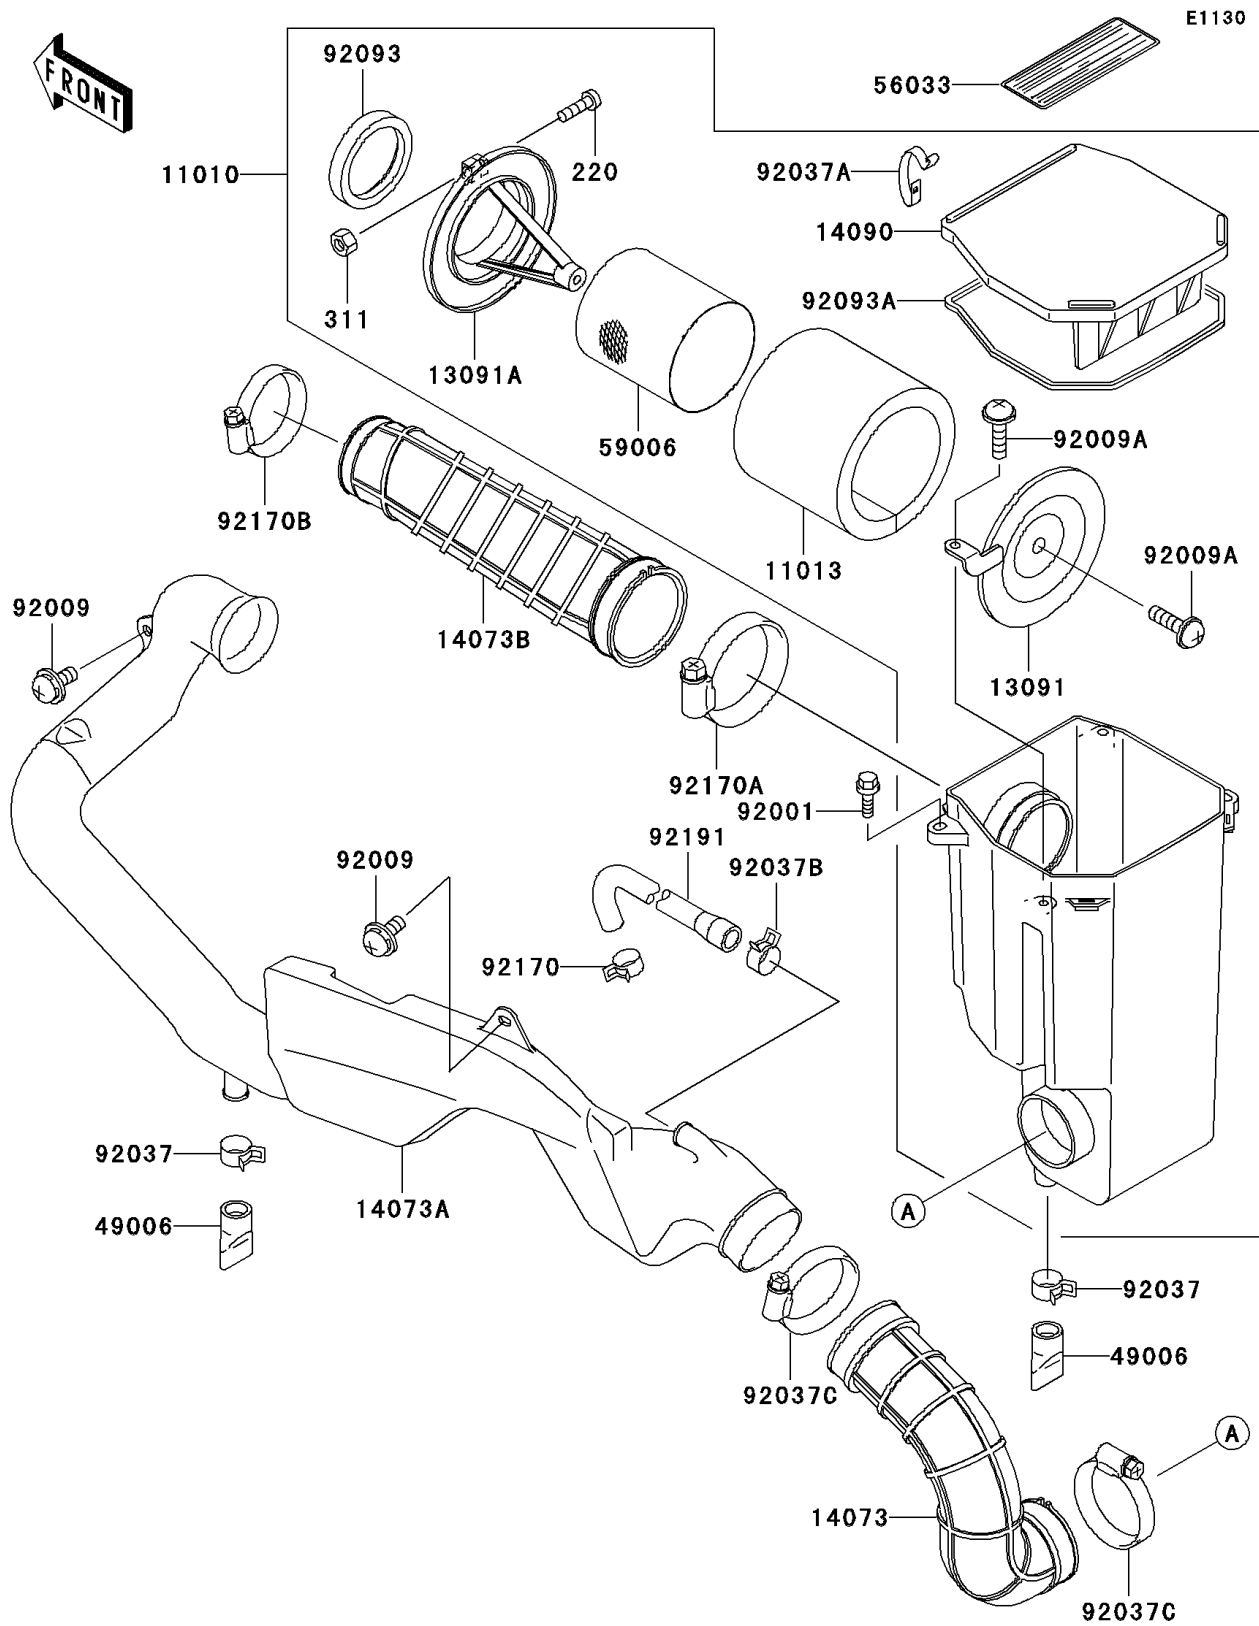

2002 Prairie 300 4X4

PARTS DIAGRAM

Air Cleaner

2002 Prairie 300 4X4

PARTS LIST

Air Cleaner

ITEM NAME

PART NUMBER

QUANTITY
