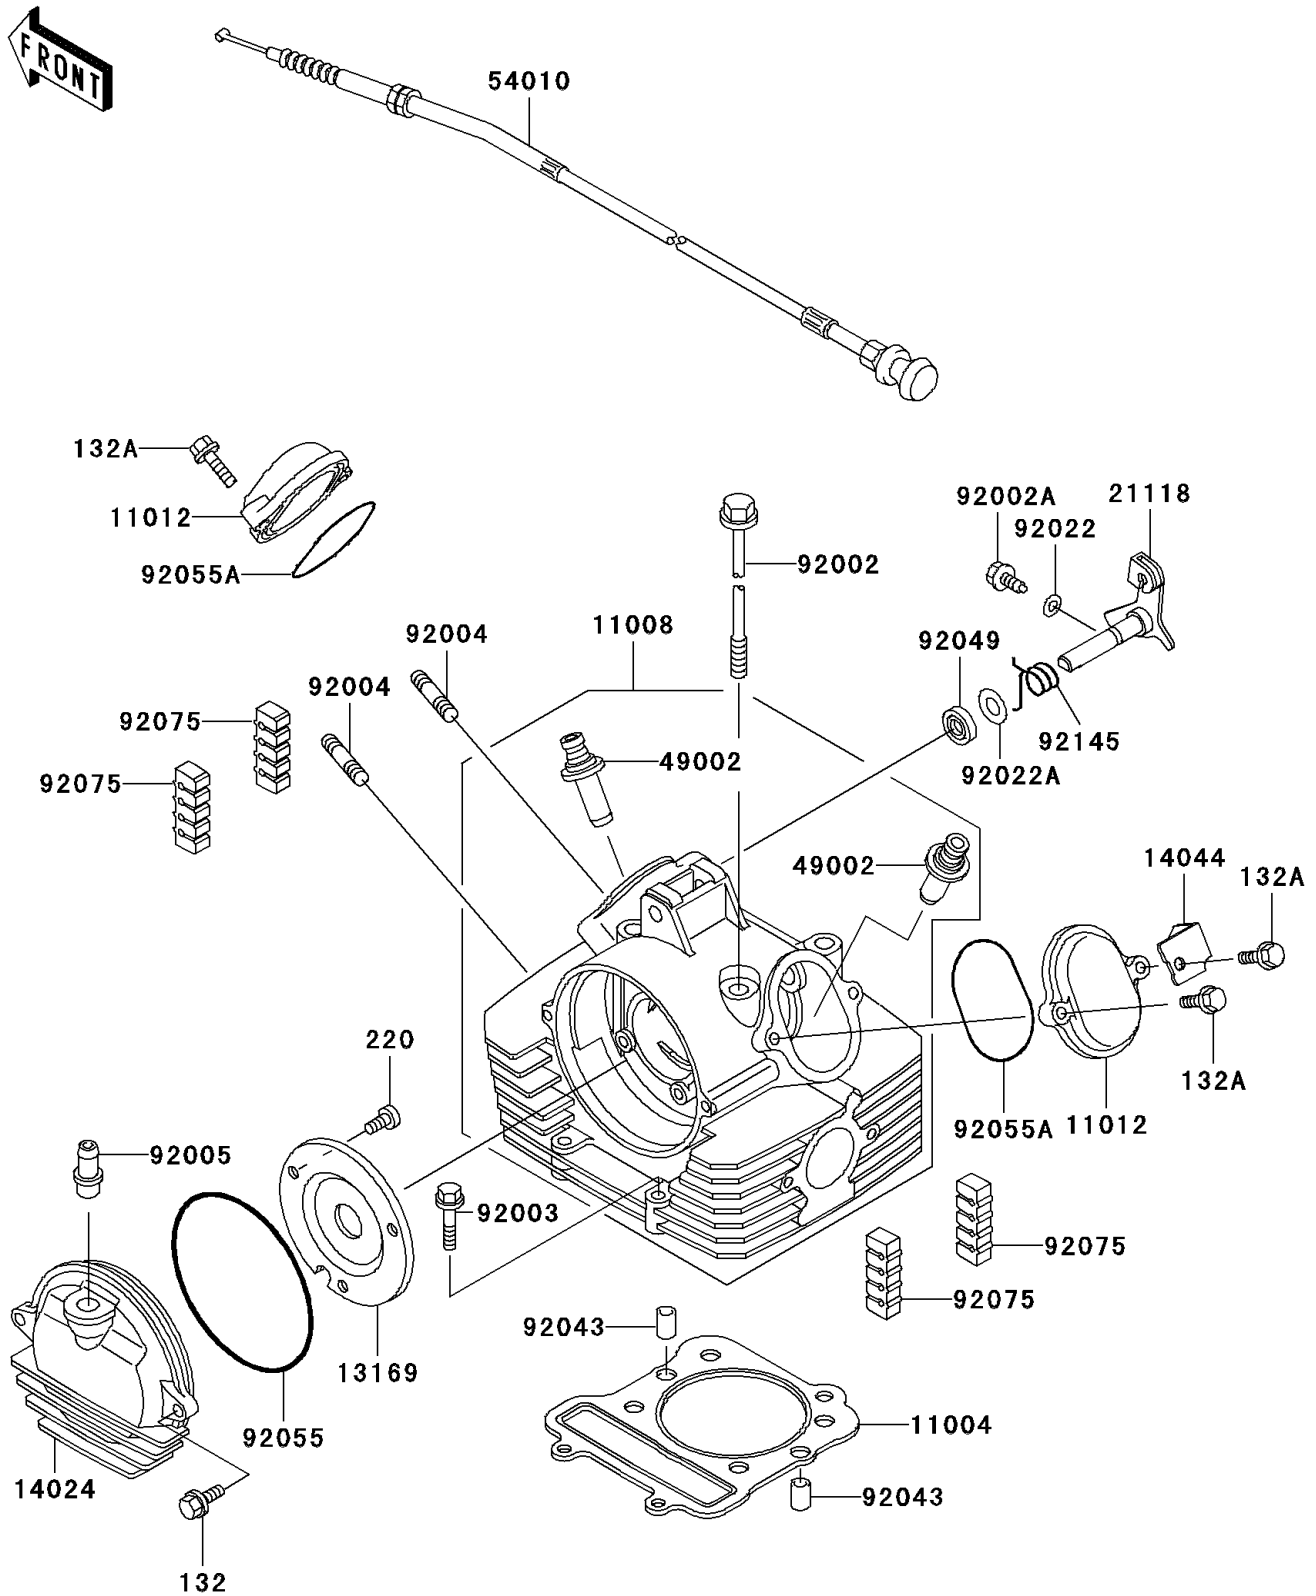

2001 Prairie 300 4X4

PARTS DIAGRAM

Cylinder Head

E1111

2001 Prairie 300 4X4

PARTS LIST

Cylinder Head

ITEM NAME

PART NUMBER

QUANTITY
