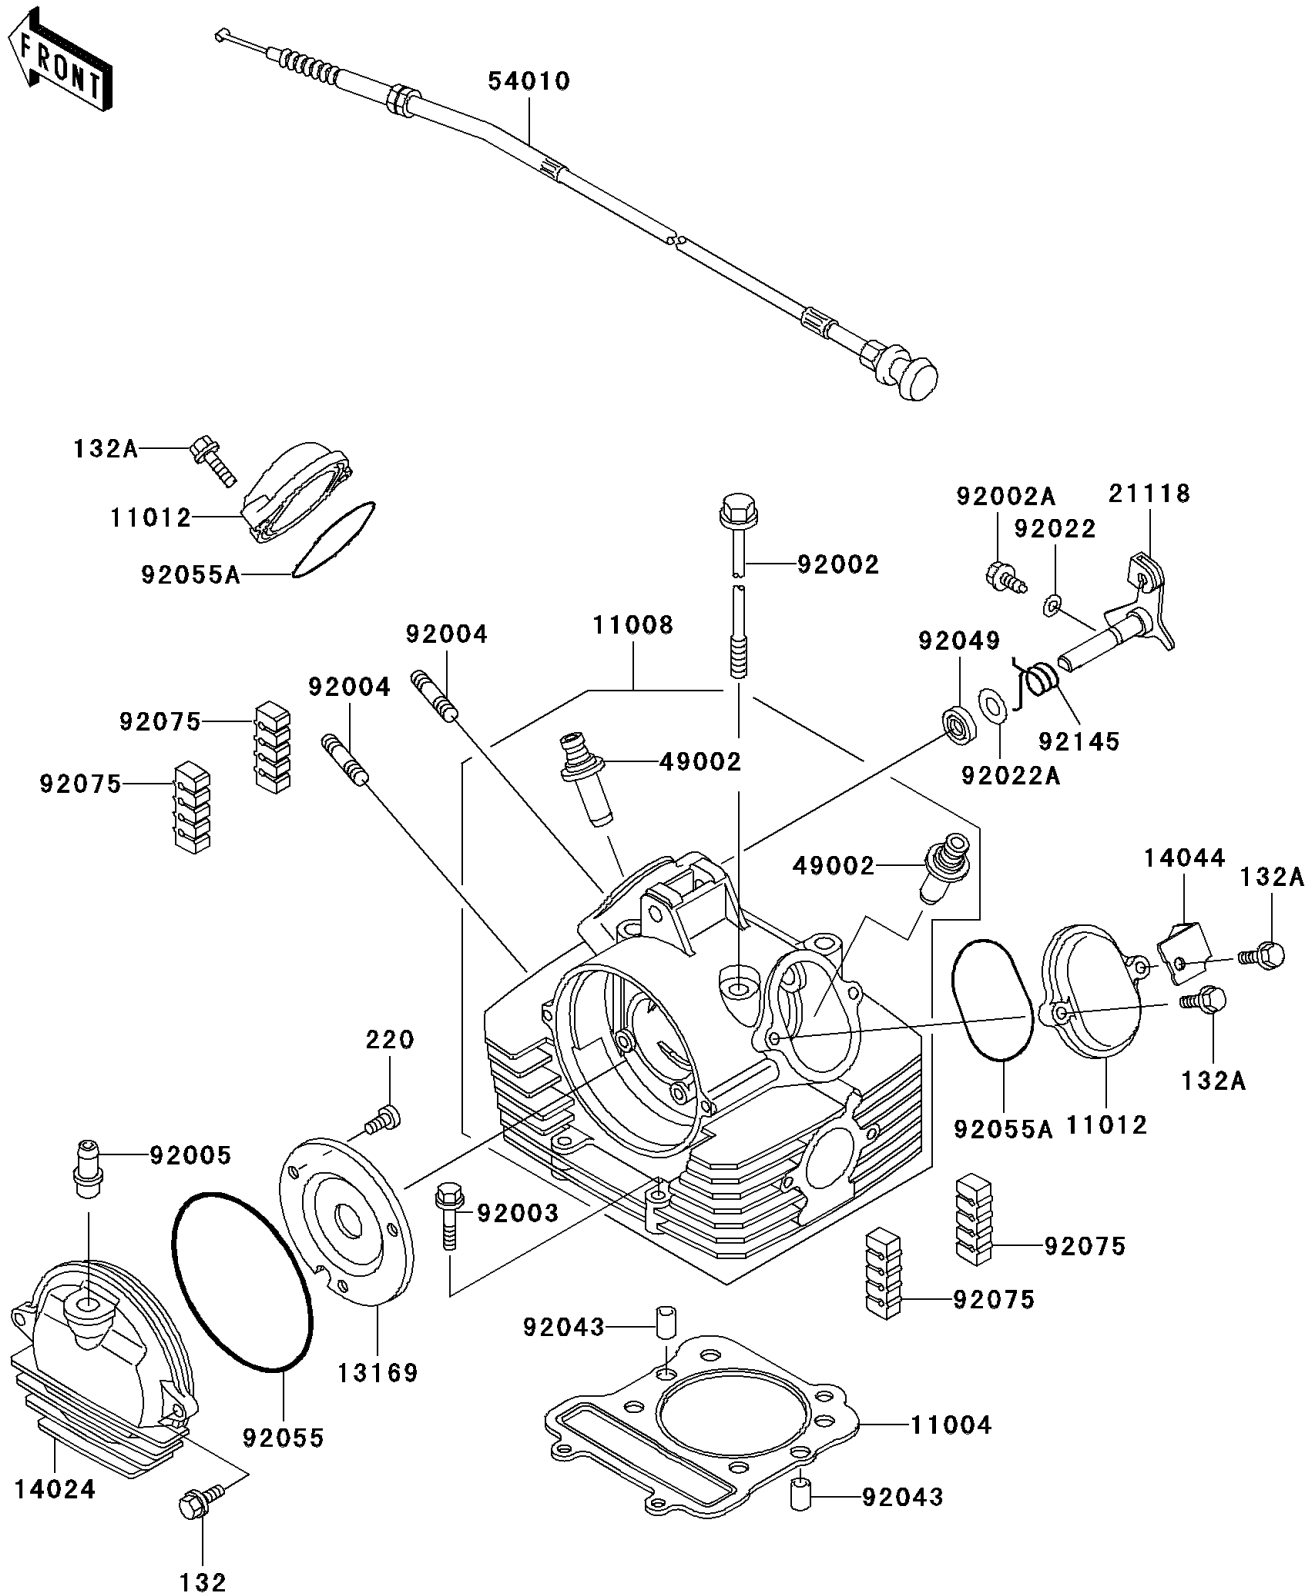

1999 Prairie 300 4X4

PARTS DIAGRAM

Cylinder Head

E1111

1999 Prairie 300 4X4

PARTS LIST

Cylinder Head

ITEM NAME

PART NUMBER

QUANTITY
