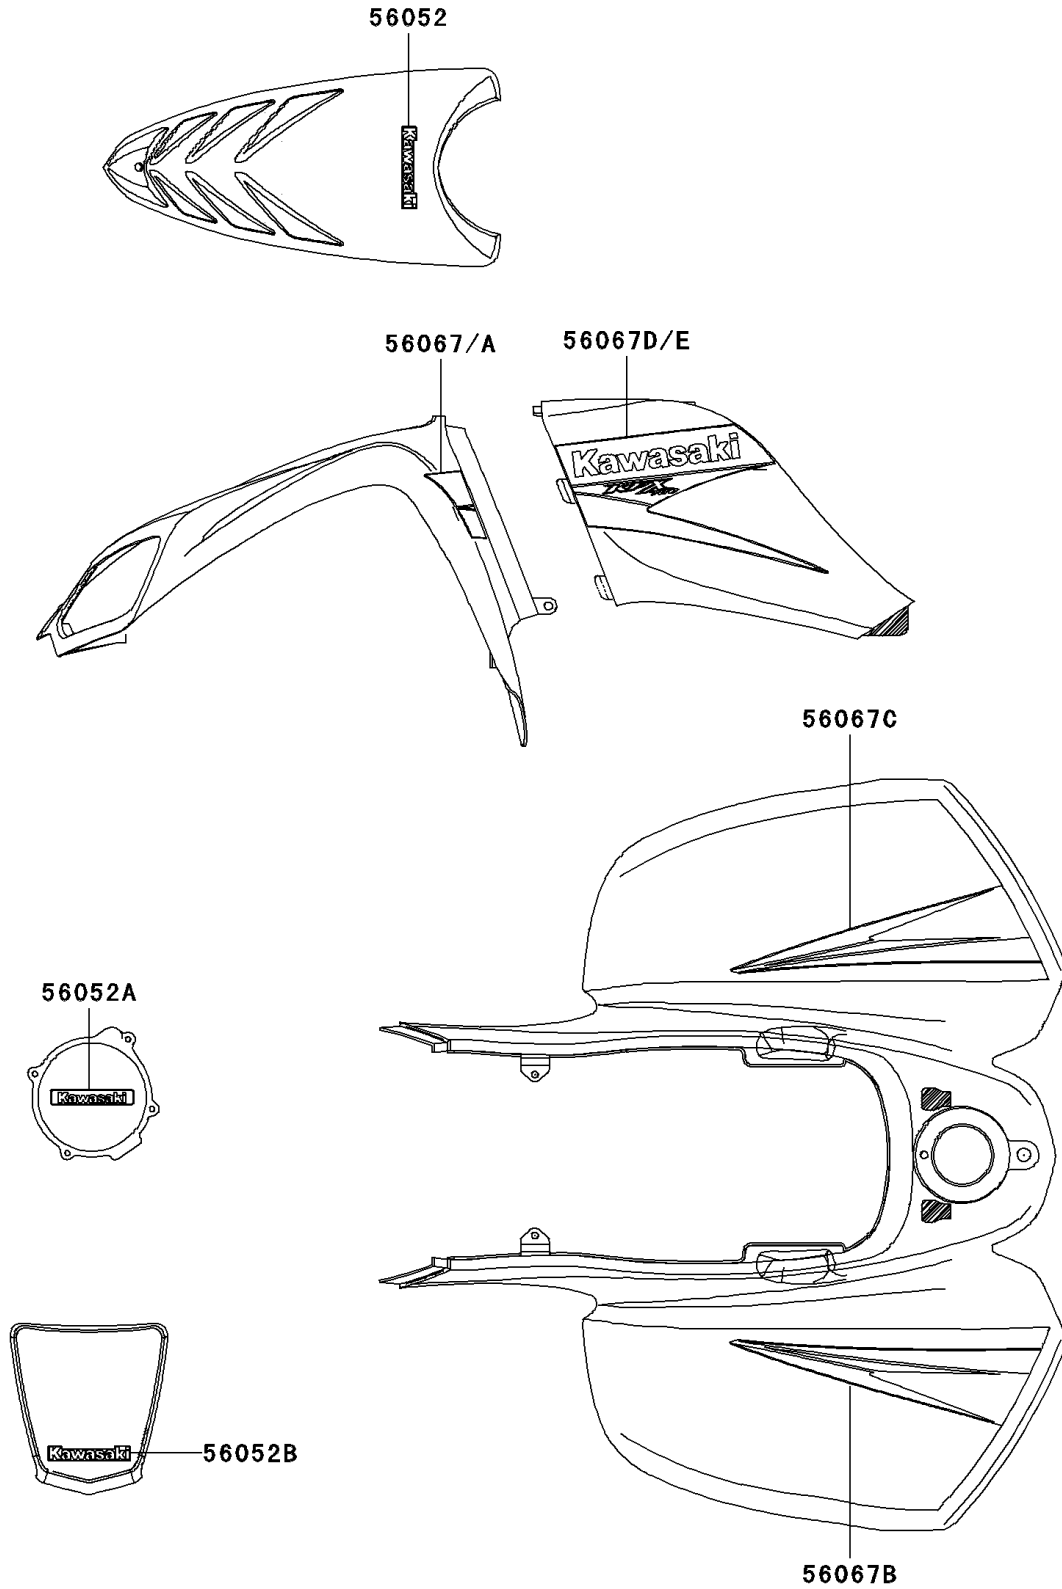

2006 KFX700

PARTS DIAGRAM

Decals

F2861

2006 KFX700

PARTS LIST

Decals

ITEM NAME

PART NUMBER

QUANTITY
