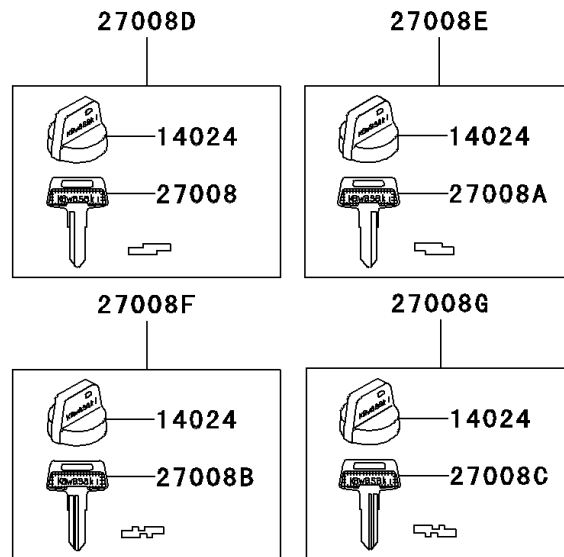

2006 KFX700

PARTS DIAGRAM

Ignition Switch

F2770

2006 KFX700

PARTS LIST

Ignition Switch

Kawasaki

Let the Good Times Roll®

ITEM NAME

PART NUMBER

QUANTITY
