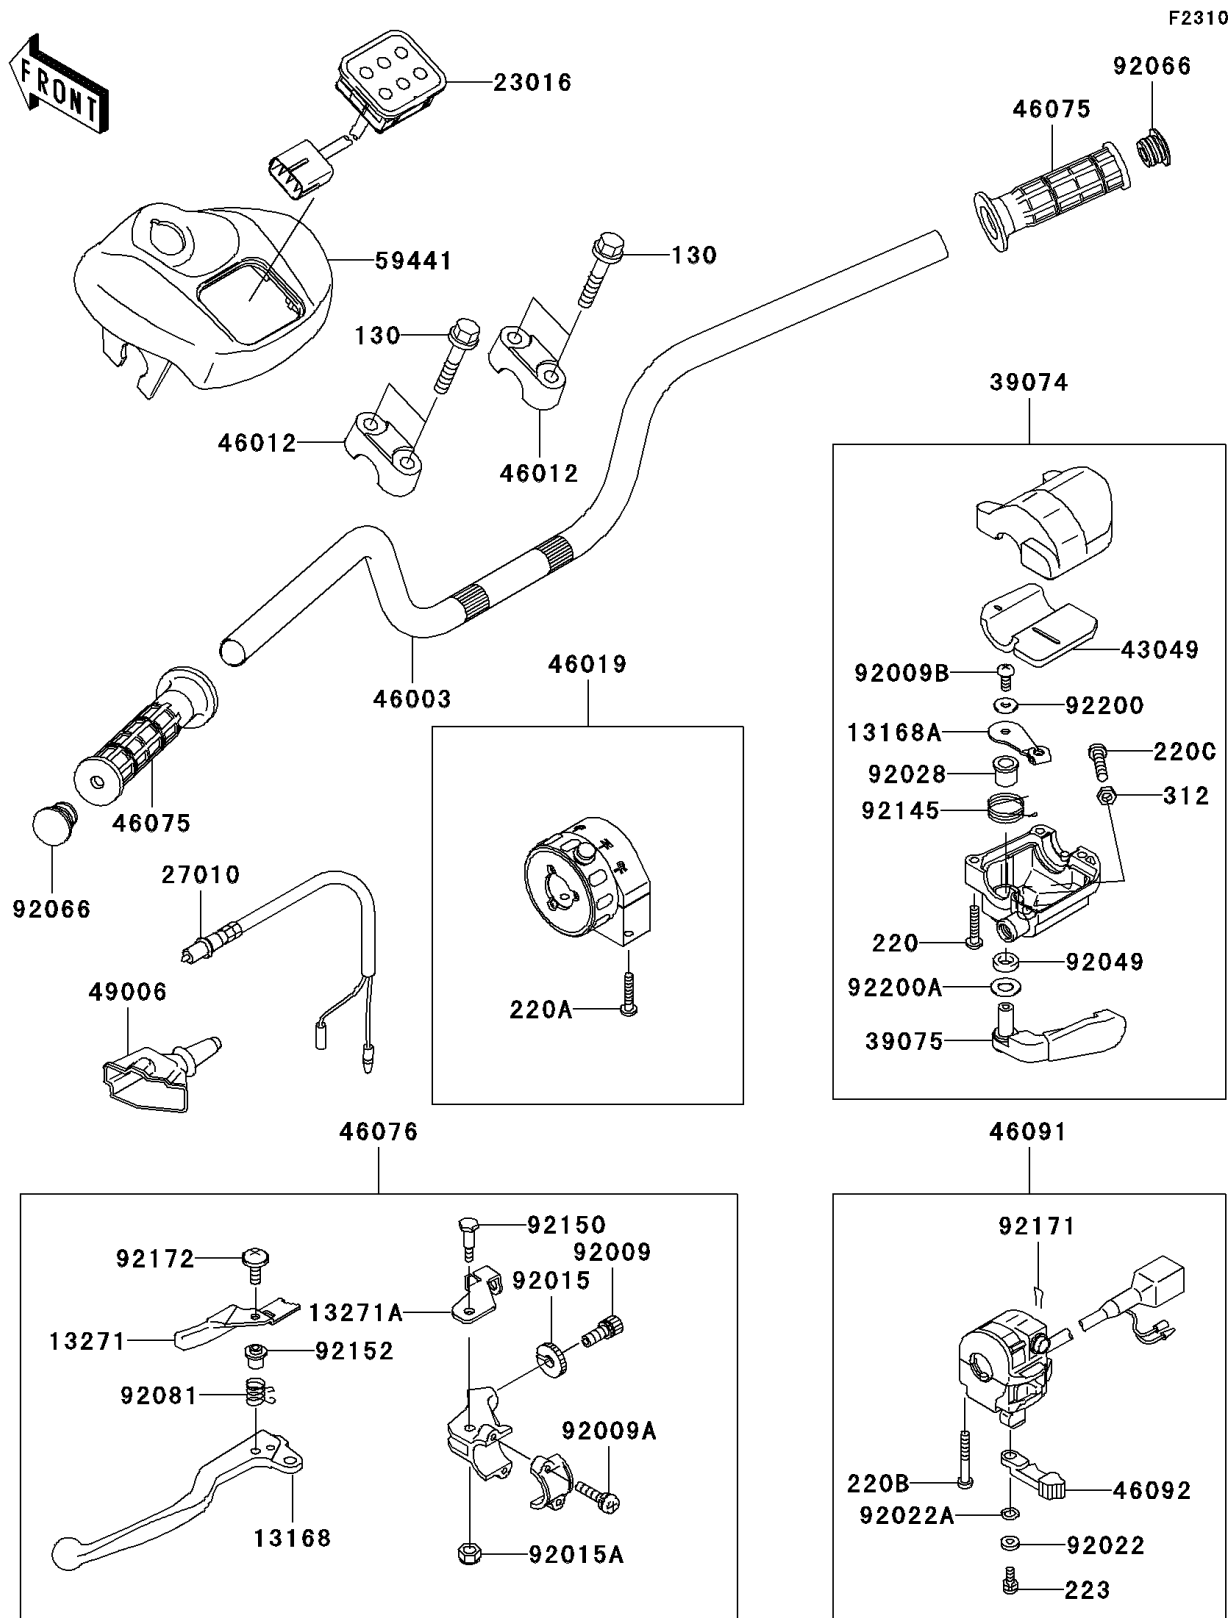

2006 KFX700

PARTS DIAGRAM

Handlebar

2006 KFX700

PARTS LIST

Handlebar

Kawasaki

Let the Good Times Roll®

ITEM NAME

PART NUMBER

QUANTITY
