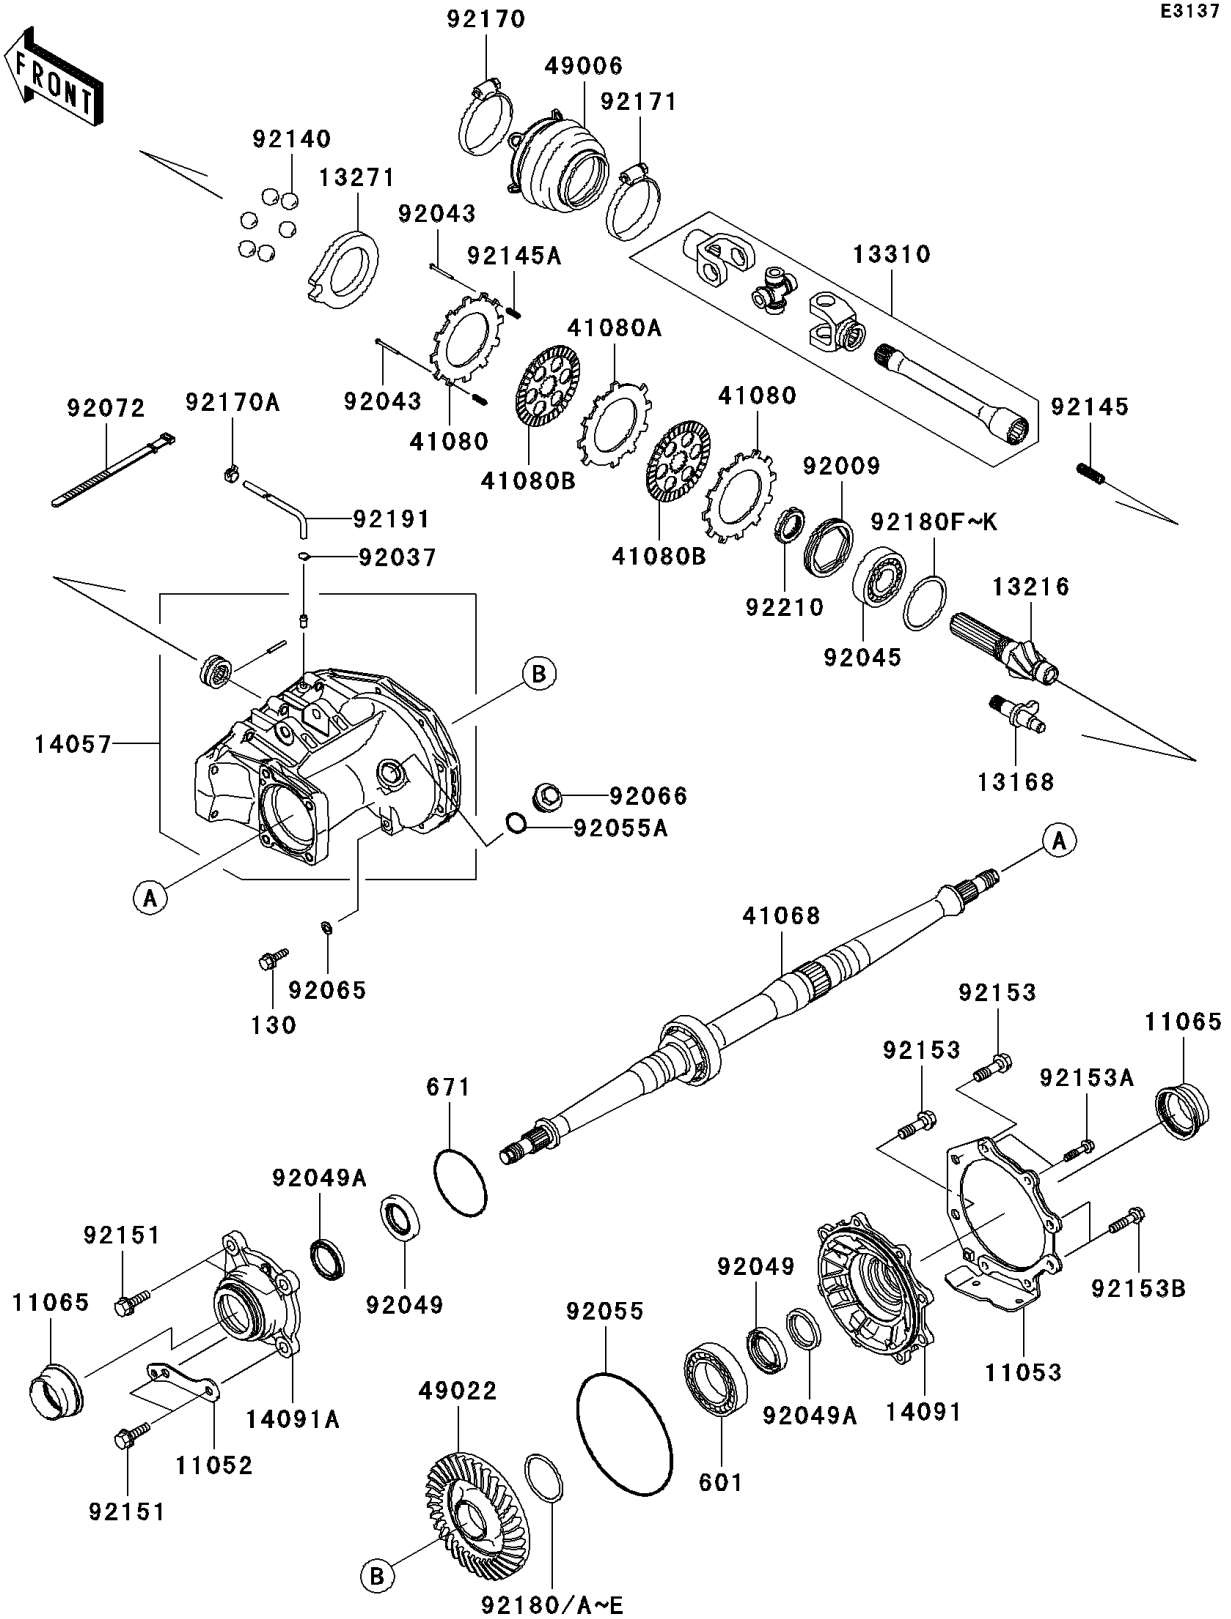

2006 KFX700

PARTS DIAGRAM

Drive Shaft-Rear

E3137

2006 KFX700

PARTS LIST

Drive Shaft-Rear

Kawasaki

Let the Good Times Roll®

ITEM NAME

PART NUMBER

QUANTITY
