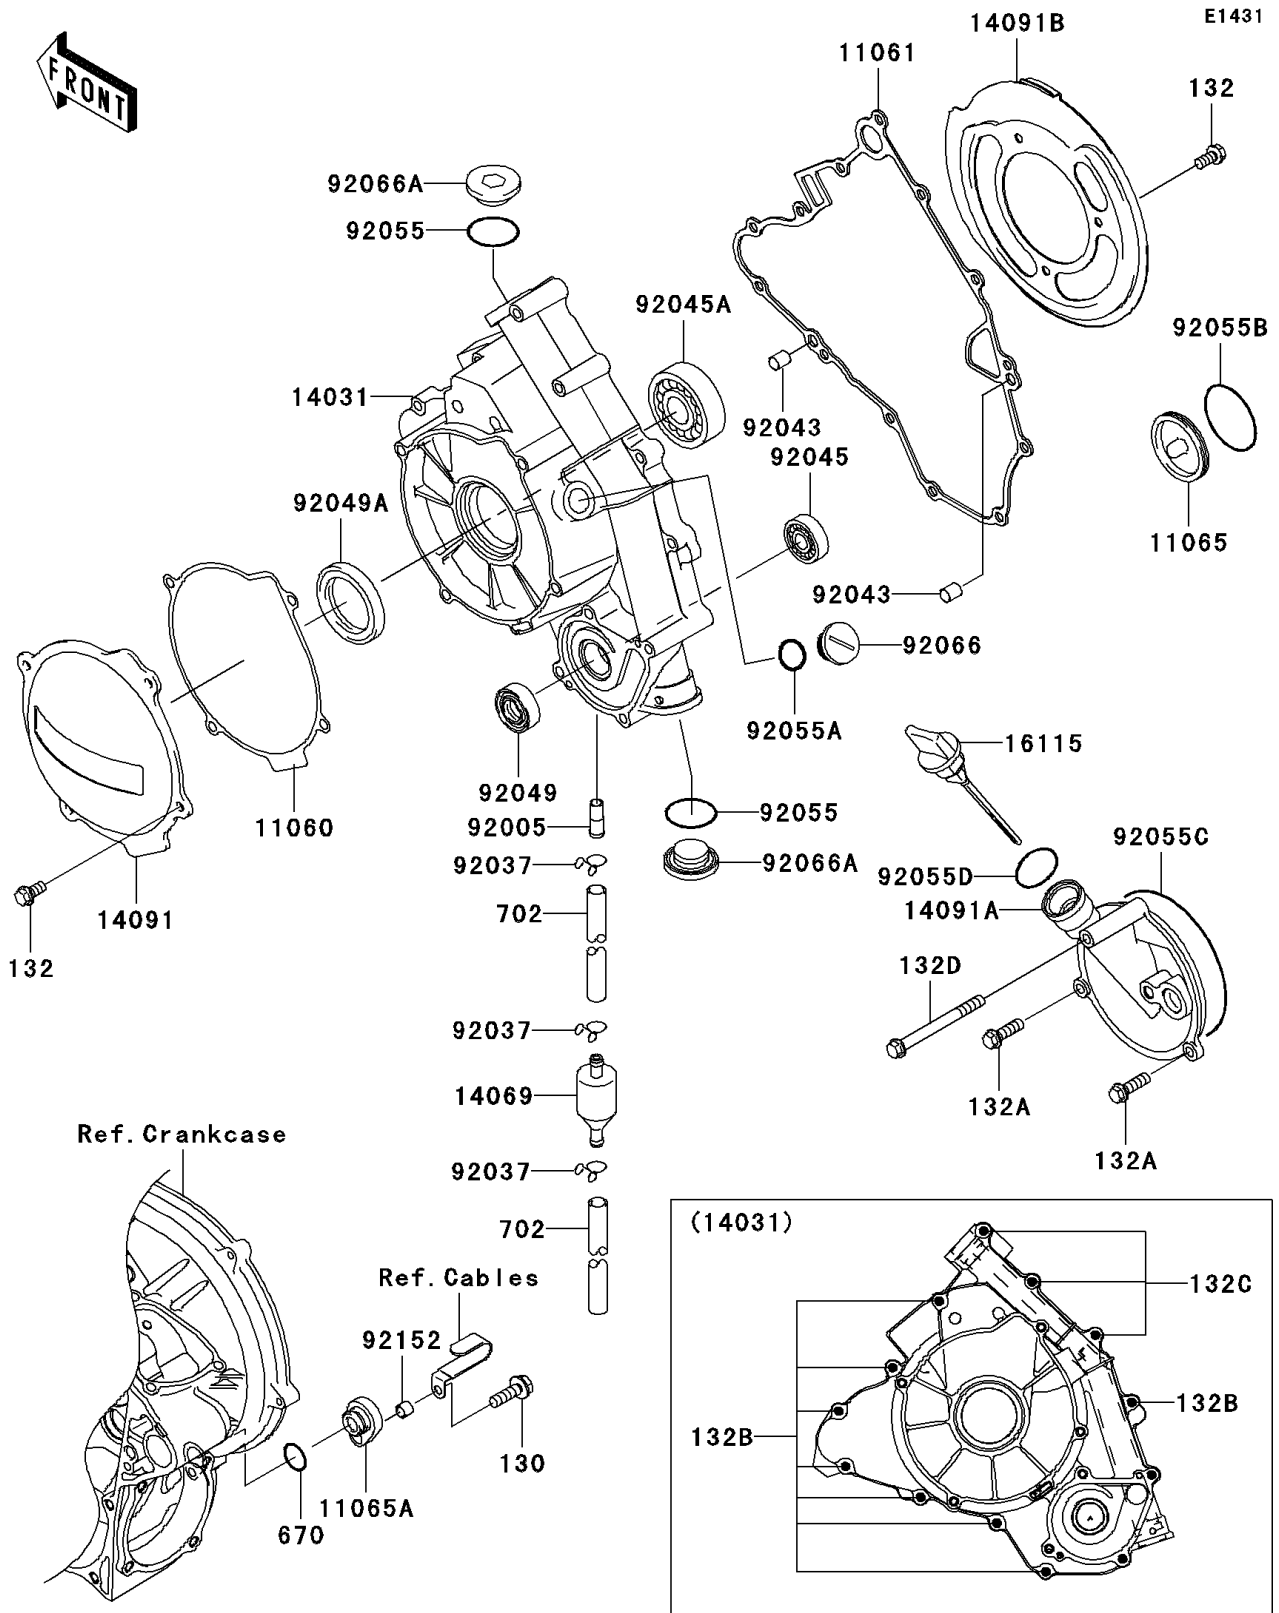

2006 KFX700

PARTS DIAGRAM

Engine Cover(s)

2006 KFX700

PARTS LIST

Engine Cover(s)

Kawasaki

Let the Good Times Roll®

ITEM NAME

PART NUMBER

QUANTITY
