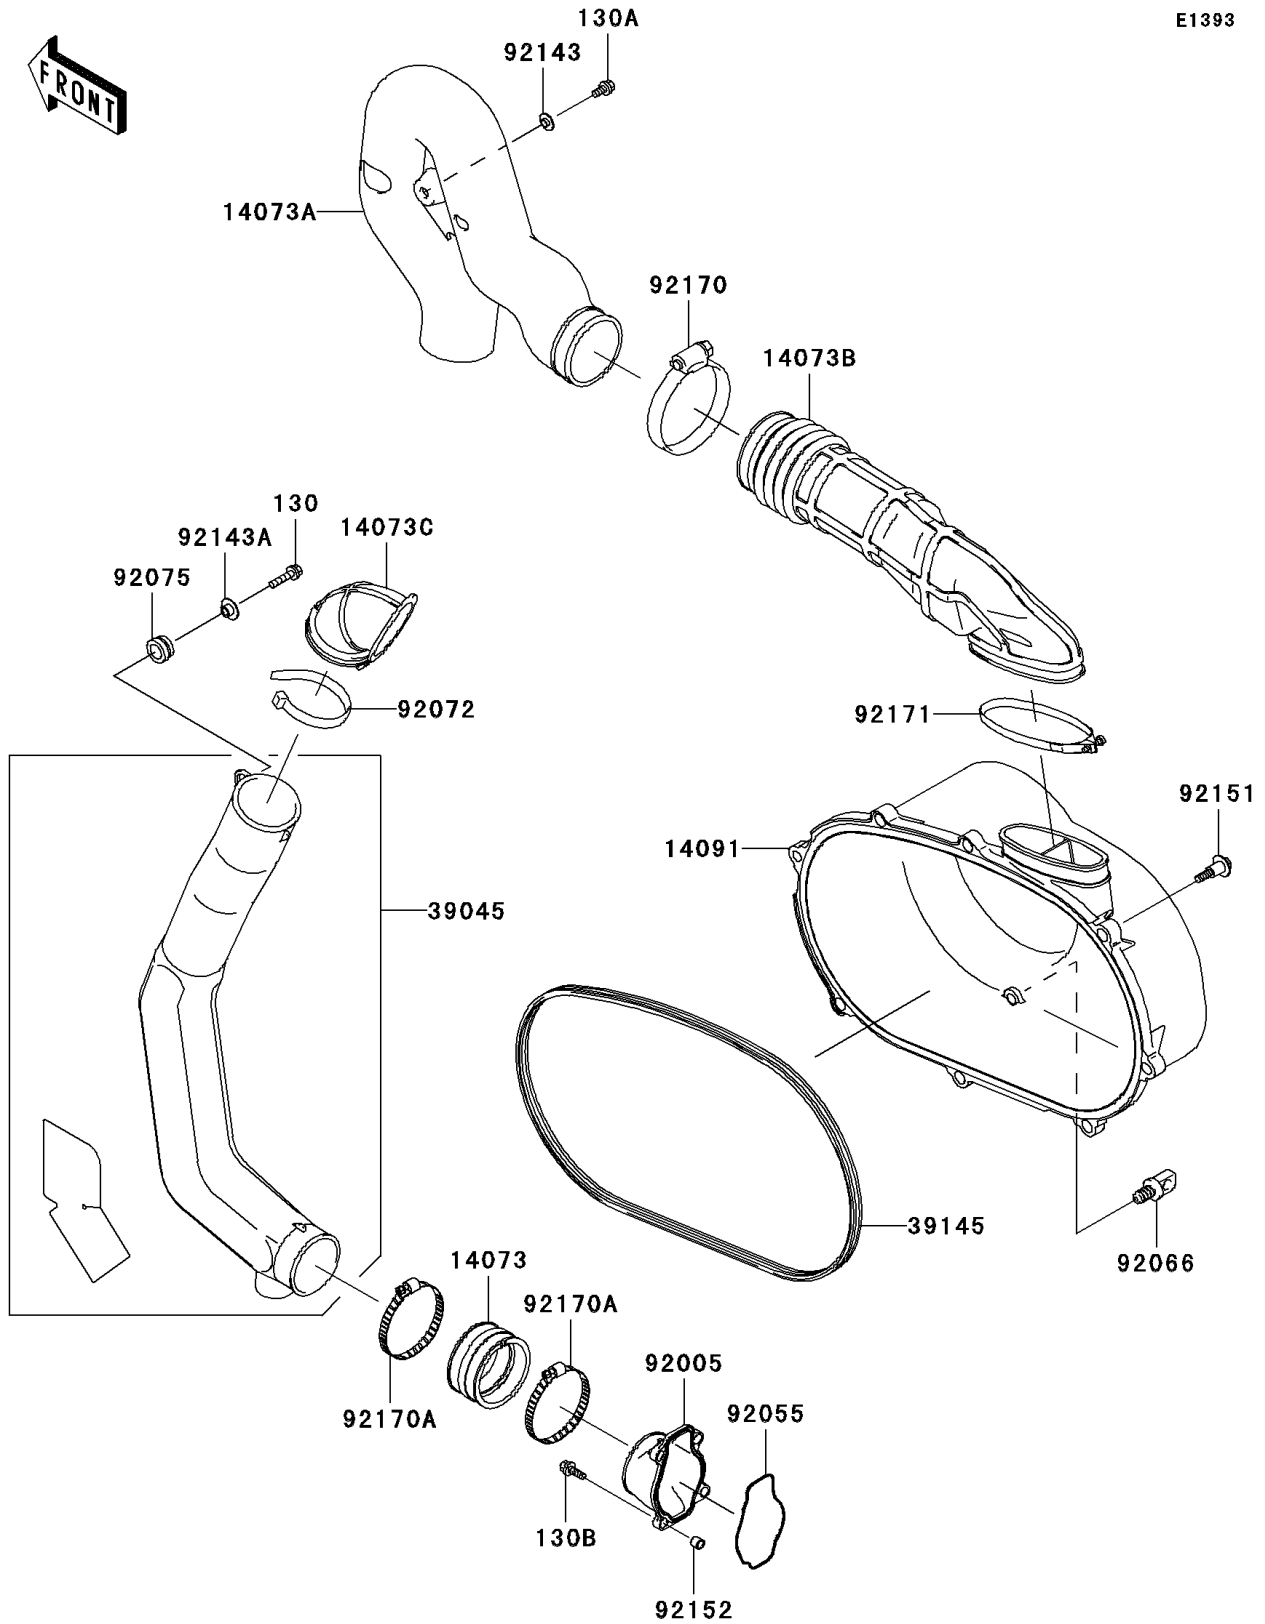

## PARTS DIAGRAM

### Converter Cover

E1393

## PARTS LIST

### Converter Cover

**Kawasaki**

Let the Good Times Roll®

**ITEM NAME**

**PART NUMBER**

**QUANTITY**

---