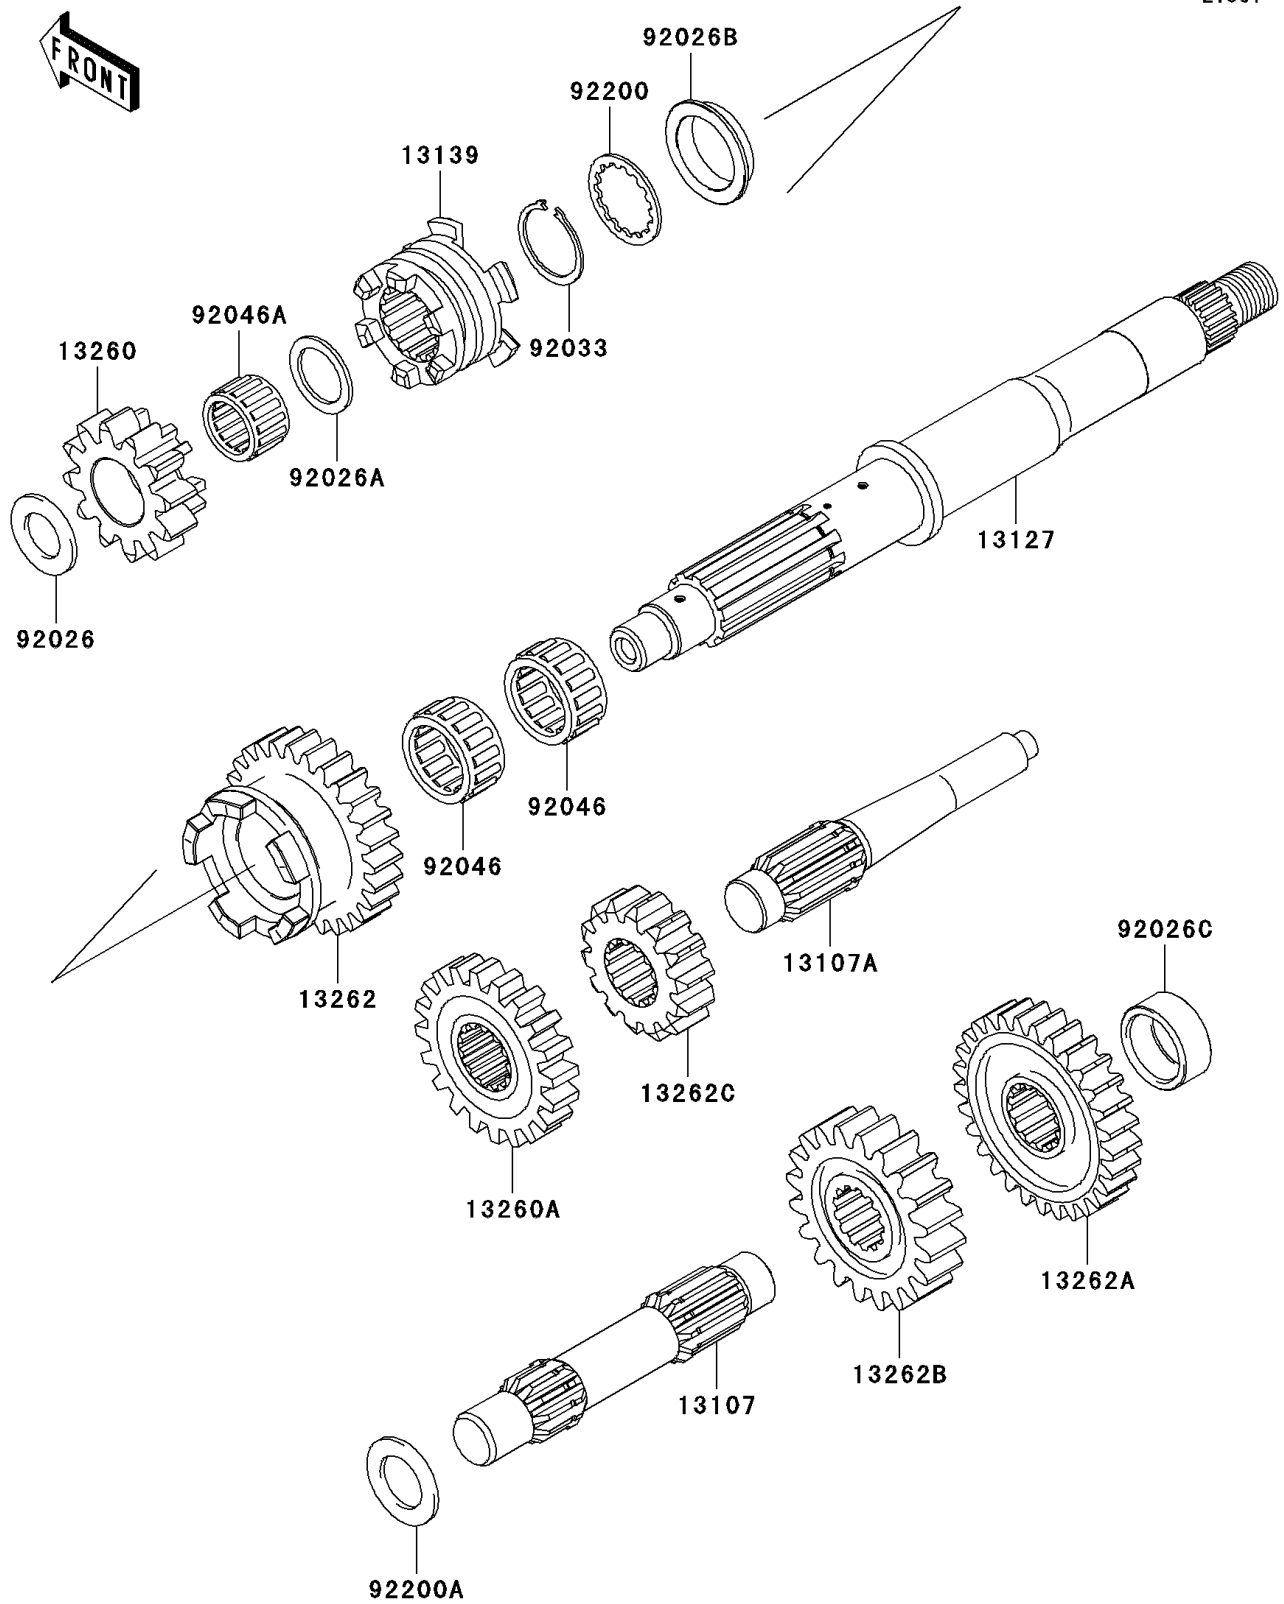

2006 KFX700

PARTS DIAGRAM

Transmission

E1361

2006 KFX700

PARTS LIST

Transmission

Kawasaki

Let the Good Times Roll®

ITEM NAME

PART NUMBER

QUANTITY
